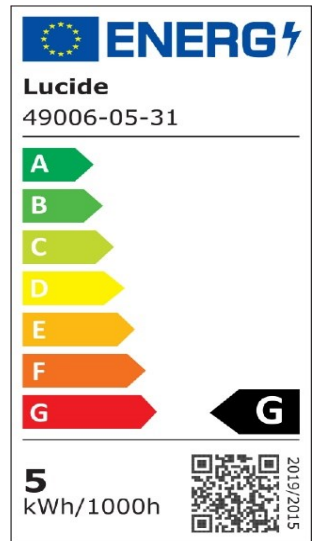

#ILLUMINATESYOURWORLD

Take a look at how others around the world use Lucide products

Follow us for the latest lighting trends!

LUCIDE

Item number: 49006/05/31
EAN code: 5411212490650

MR16

General

Dimensions LxWxH: 5cm x 5cm x 5,3cm
Main material: Synthetic Material
Color: White and Transparant
Style: Modern
Shape: Reflector
Weight: 0,05kg
Warranty: 30 Days
Lumen: 1 x 320lm
Colour temperature: 3000K
Beam angle (if directional): 40°
Color Rendering Index: 80
Expected lifetime: 25000h

Specifications

Dimmable: Yes
Adjustable in height: Not In Height Adjustable
Directional: Not Directional
Cable: No Cable On Product
Sensor: Without Sensor
Control: Light Switch Control
Power supply: Adapter/Power Grid
IP-class: 20
Electric class: 1
Number of light sources: 1
Lamp socket: GU10
Wattage: 1 x 5W
Power requirements: 220-240V-50Hz