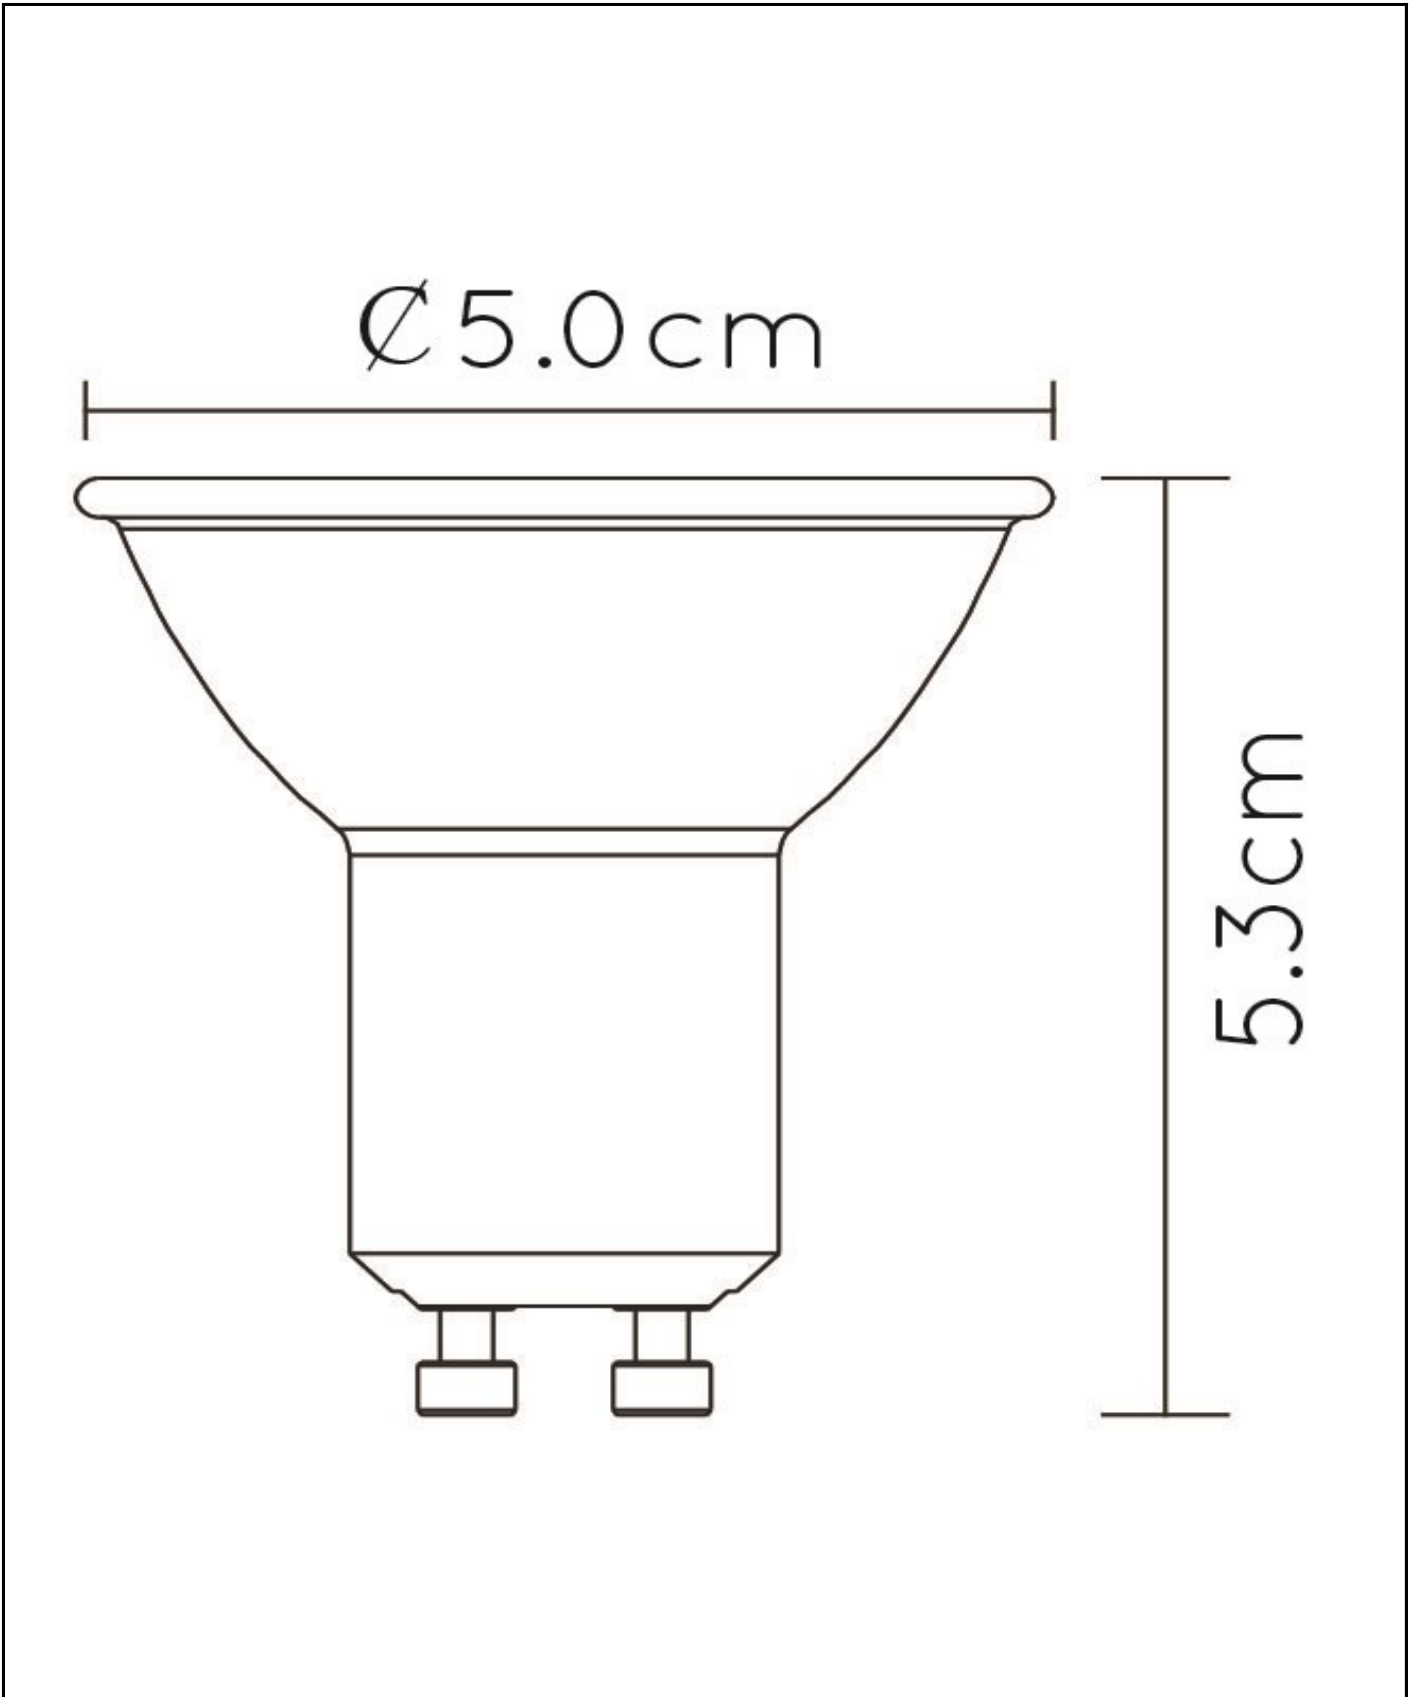

MR16

Item number: 49006/05/31
EAN code: 5411212490650

For more specifications or dimensions of this product please visit www.lucide.com