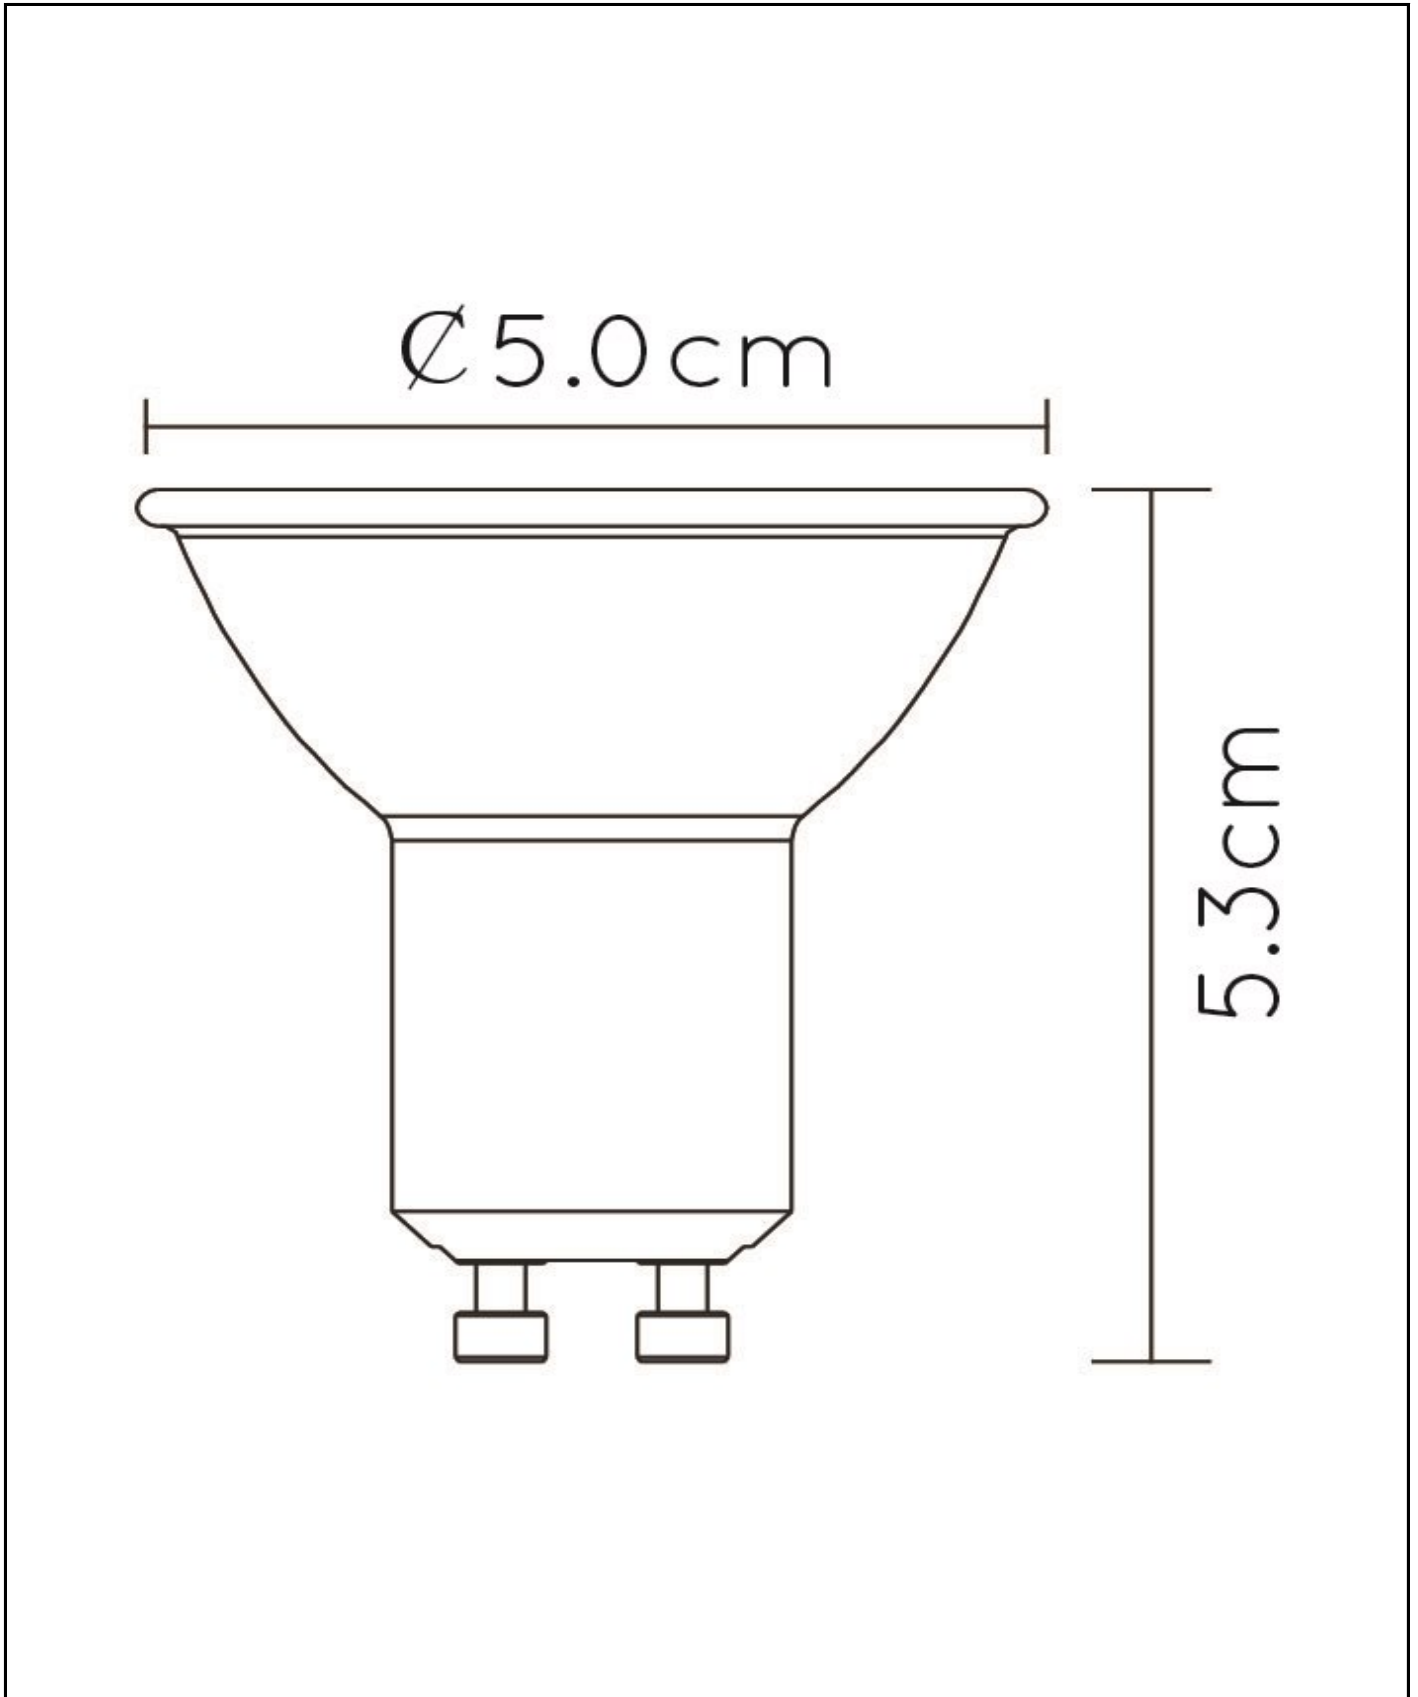

#ILLUMINATESYOURWORLD

Take a look at how others around the world use Lucide products

Follow us for the latest lighting trends!

LUCIDE

Item number: 49006/15/30
EAN code: 5411212490674

MR16

General

Dimensions LxWxH: 5cm x 5cm x 5,3cm
Main material: Synthetic Material
Color: Black and Transparant
Style: Modern
Shape: Reflector
Weight: 0,15kg
Warranty: 30 Days
Lumen: 3 x 320lm
Colour temperature: 3000K
Beam angle (if directional): 40°
Color Rendering Index: 80
Expected lifetime: 25000h

Specifications

Dimmable: Yes
Adjustable in height: Not In Height Adjustable
Directional: Not Directional
Cable: No Cable On Product
Sensor: Without Sensor
Control: Light Switch Control
Power supply: Adapter/Power Grid
IP-class: 20
Electric class: 1
Number of light sources: 3
Lamp socket: GU10
Wattage: 3 x 5W
Power requirements: 220-240V-50Hz

For more specifications of this product please visit
www.lucide.com

MR16

Item number: 49006/15/30
EAN code: 5411212490674

For more specifications or dimensions of this product please visit
www.lucide.com