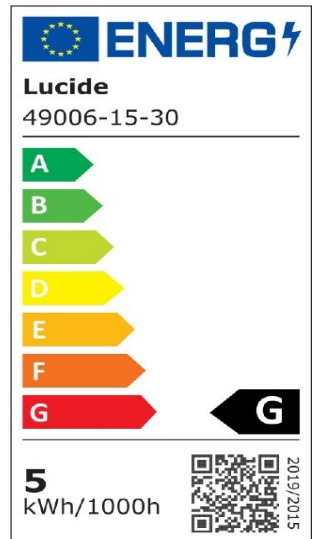

#ILLUMINATESYOURWORLD

Take a look at how others around the world use Lucide products

Follow us for the latest lighting trends!

LUCIDE

Item number: 49006/15/30
EAN code: 5411212490674

MR16

General

Dimensions LxWxH: 5cm x 5cm x 5,3cm
Main material: Synthetic Material
Color: Black and Transparant
Style: Modern
Shape: Reflector
Weight: 0,15kg
Warranty: 30 Days
Lumen: 3 x 320lm
Colour temperature: 3000K
Beam angle (if directional): 40°
Color Rendering Index: 80
Expected lifetime: 25000h

Specifications

Dimmable: Yes
Adjustable in height: Not In Height Adjustable
Directional: Not Directional
Cable: No Cable On Product
Sensor: Without Sensor
Control: Light Switch Control
Power supply: Adapter/Power Grid
IP-class: 20
Electric class: 1
Number of light sources: 3
Lamp socket: GU10
Wattage: 3 x 5W
Power requirements: 220-240V-50Hz