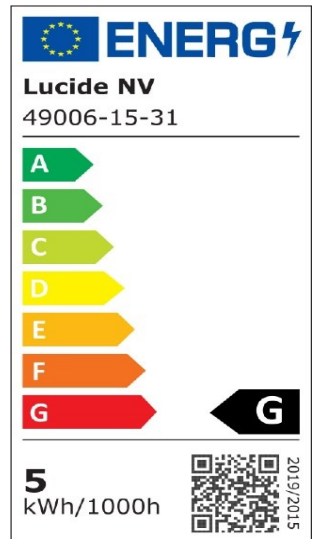

#ILLUMINATESYOURWORLD

Take a look at how others around the world use Lucide products

Follow us for the latest lighting trends!

LUCIDE

Item number: 49006/15/31
EAN code: 5411212490681

MR16

General

Dimensions LxWxH: 5cm x 5cm x 5,3cm
Main material: Synthetic Material
Color: White and Transparant
Style: Modern
Shape: Reflector
Weight: 0,15kg
Warranty: 30 Days
Lumen: 3 x 320lm
Colour temperature: 3000K
Beam angle (if directional): 40°
Color Rendering Index: 80
Expected lifetime: 25000h

Specifications

Dimmable: Yes
Adjustable in height: Not In Height Adjustable
Directional: Not Directional
Cable: No Cable On Product
Sensor: Without Sensor
Control: Light Switch Control
Power supply: Adapter/Power Grid
IP-class: 20
Electric class: 1
Number of light sources: 3
Lamp socket: GU10
Wattage: 3 x 5W
Power requirements: 220-240V-50Hz