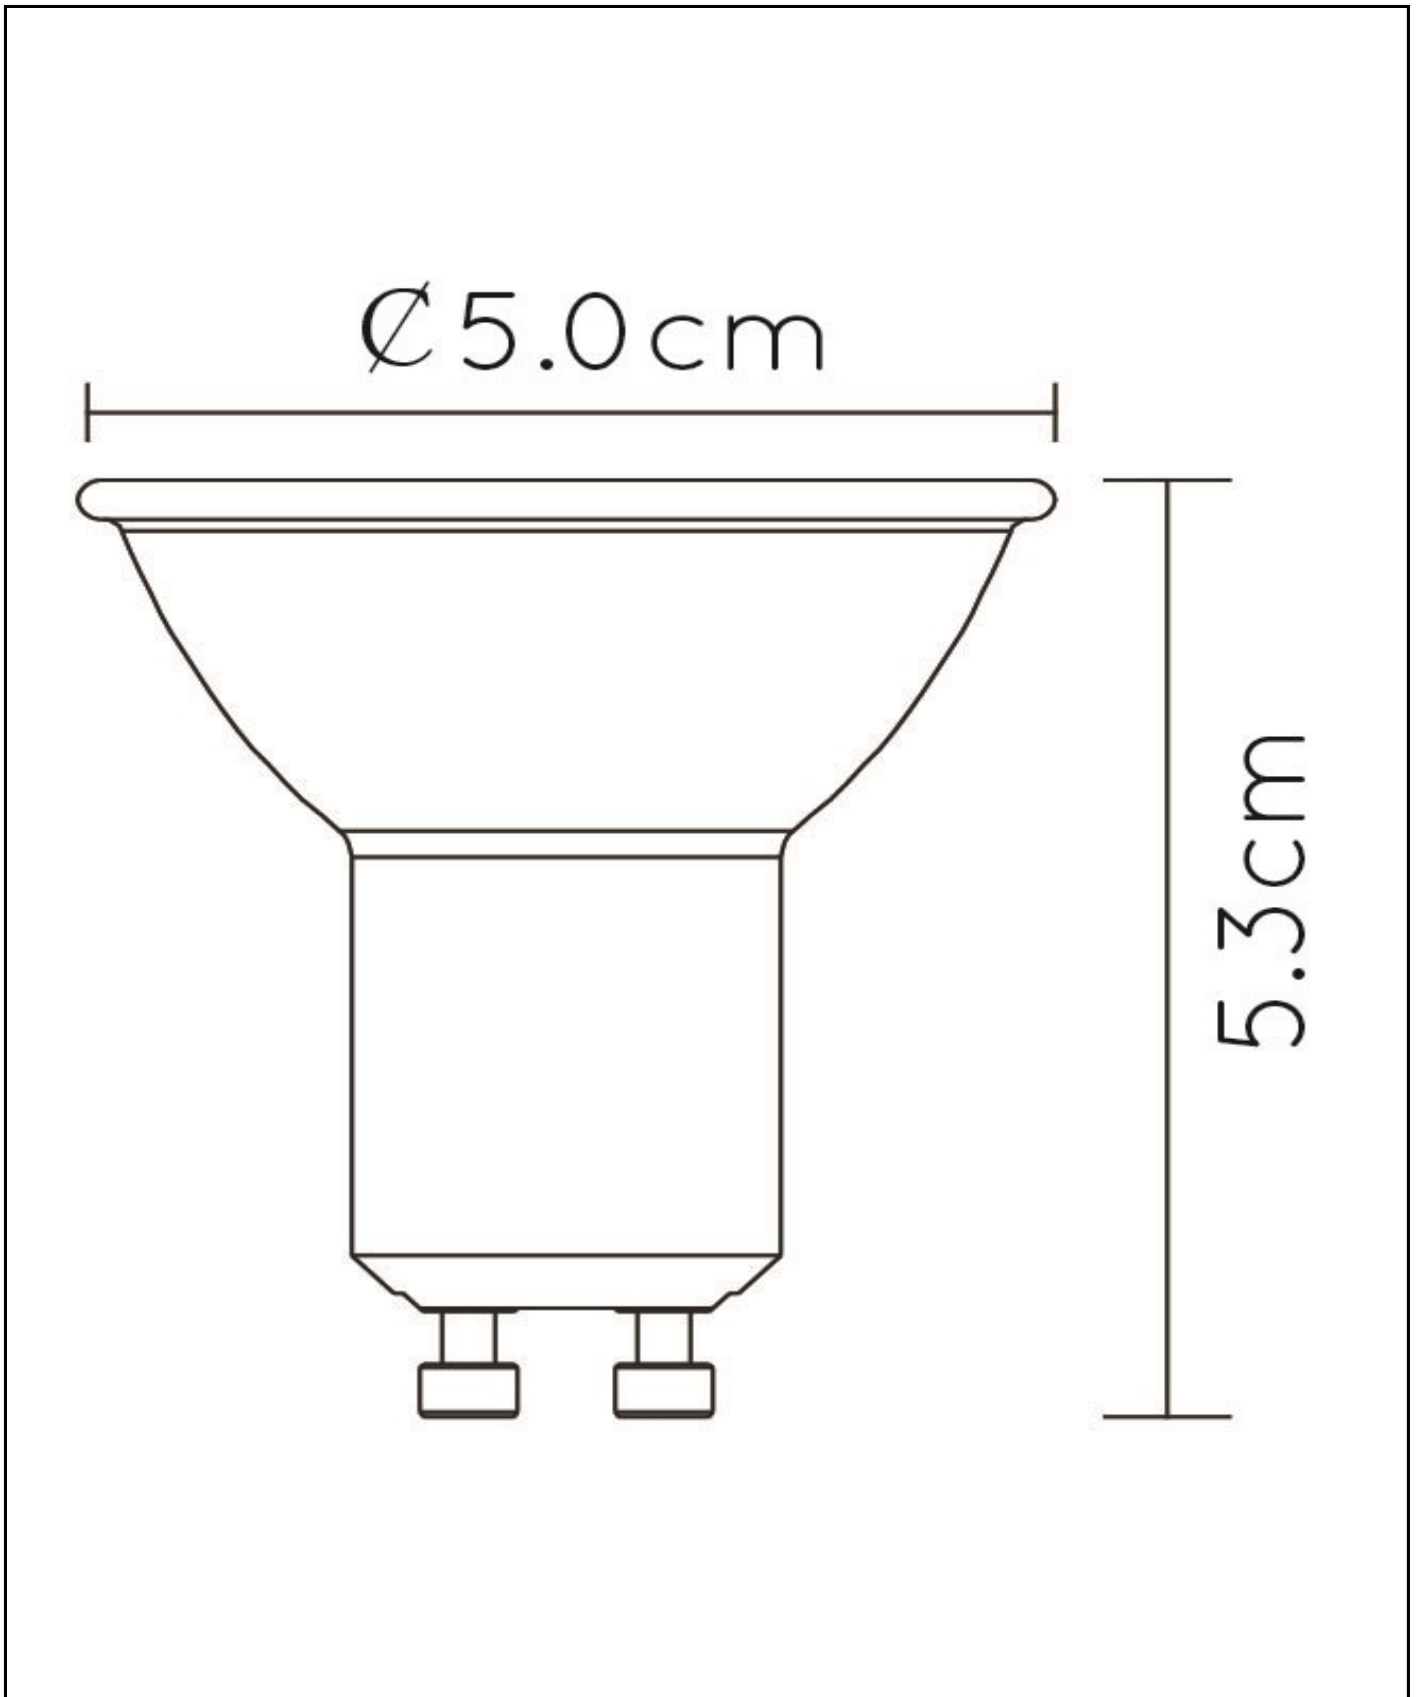

MR16

Item number: 49006/15/31
EAN code: 5411212490681

For more specifications or dimensions of this product please visit www.lucide.com