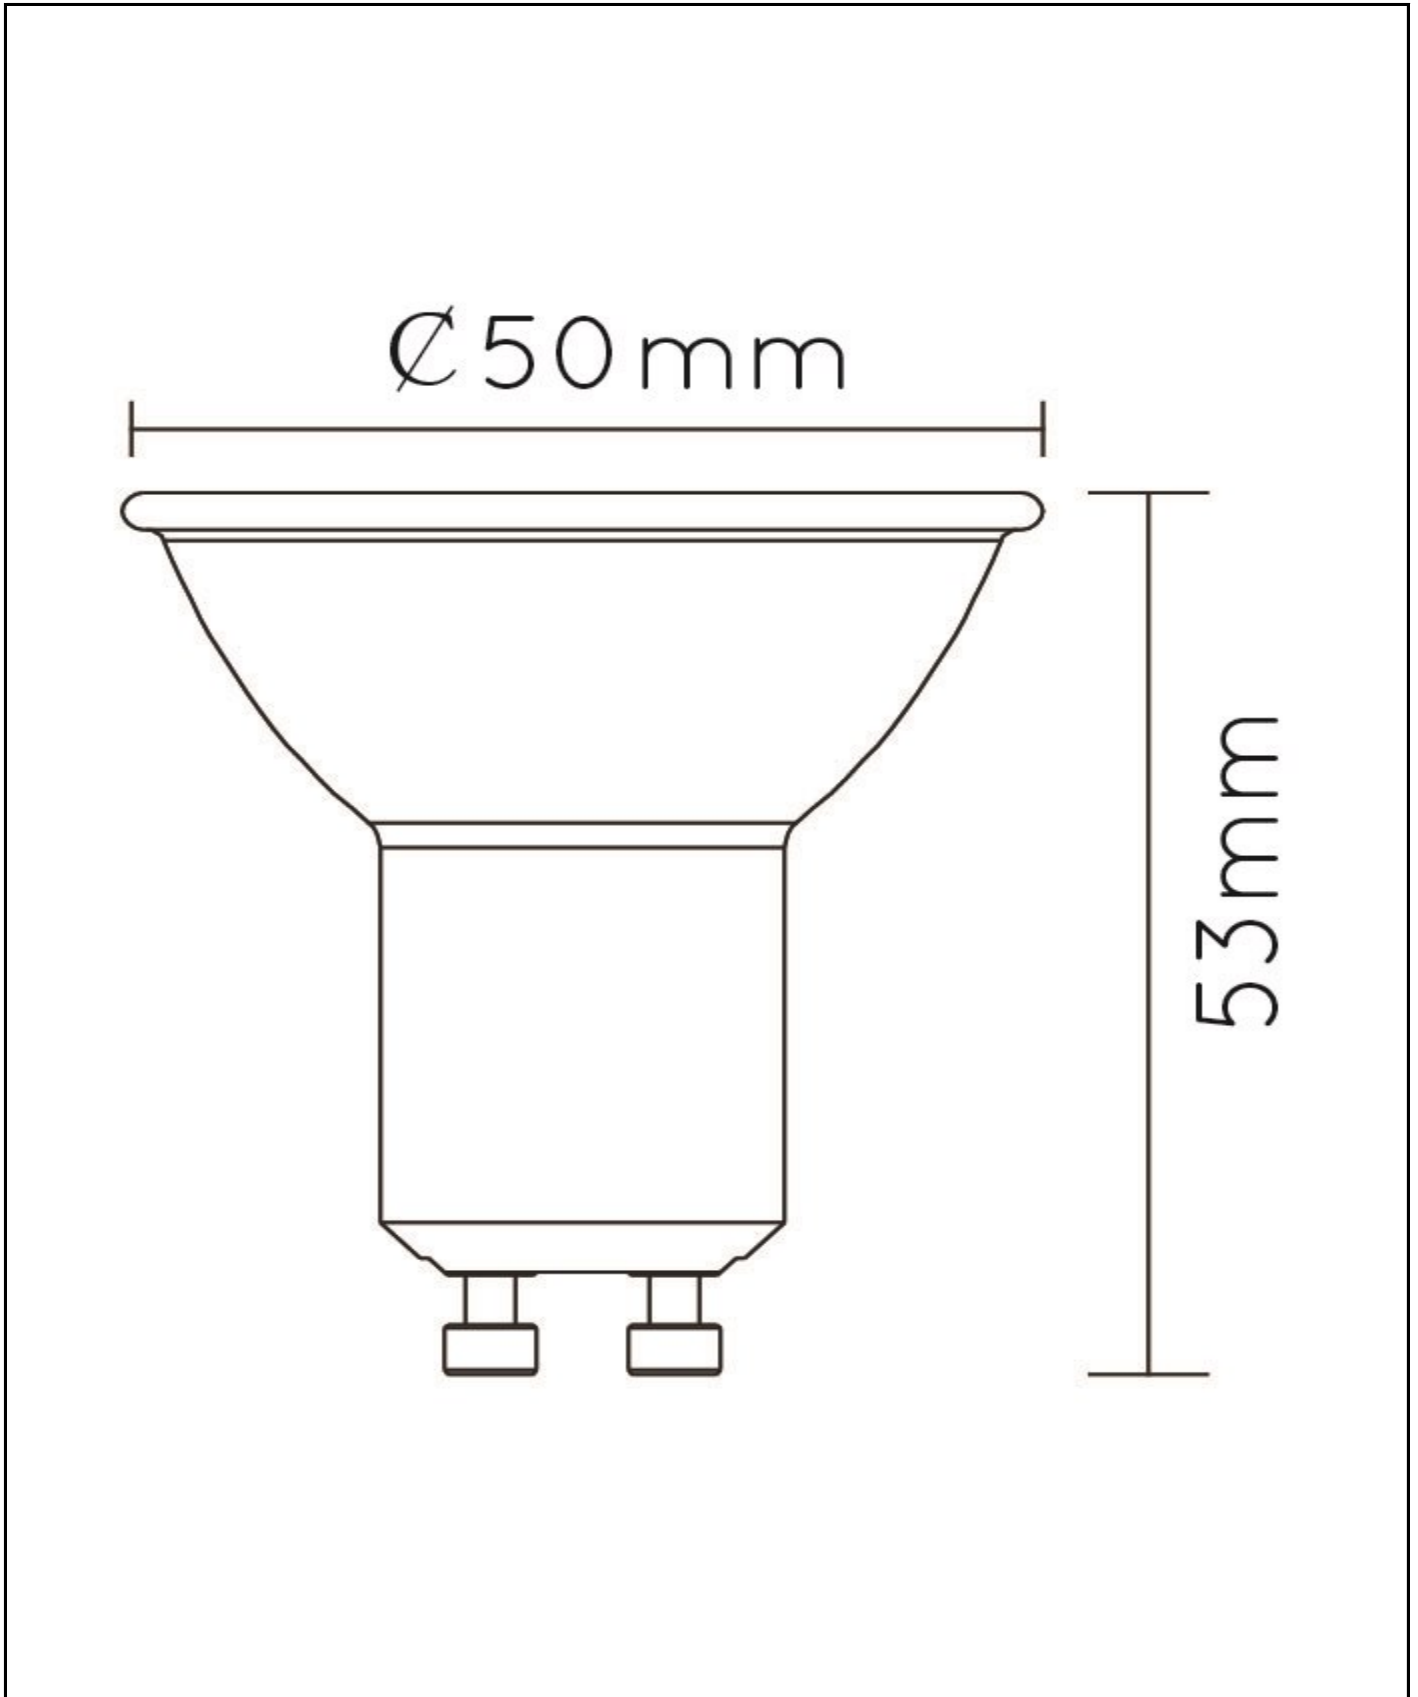

## General

Dimensions LxWxH: 5cm x 5cm x 5,3cm  
Main material: Synthetic Material  
Color: Transparant  
Style: Modern  
Shape: Reflector  
Weight: 0,07kg  
Warranty: 30 Days  
Lumen: 1 x 350lm  
Colour temperature: 2700K  
Beam angle (if directional): 38°  
Color Rendering Index: 80  
Expected lifetime: 30000h

## Specifications

Dimmable: No  
Adjustable in height: Not In Height Adjustable  
Directional: Not Directional  
Cable: No Cable On Product  
Sensor: Without Sensor  
Control: Light Switch Control  
Power supply: Adapter/Power Grid  
IP-class: 20  
Electric class: 1  
Number of light sources: 1  
Lamp socket: GU10  
Wattage: 1 x 5W  
Power requirements: 220-240V-50Hz

For more specifications of this product please visit  
[www.lucide.com](http://www.lucide.com)

MR16

Item number: 49008/05/60  
EAN code: 5411212490971

For more specifications or dimensions of this product please visit [www.lucide.com](http://www.lucide.com)