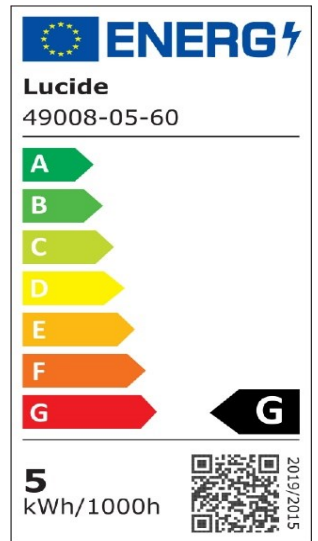

#ILLUMINATESYOURWORLD

Take a look at how others around the world use Lucide products

Follow us for the latest lighting trends!

LUCIDE

Item number: 49008/05/60  
EAN code: 5411212490971

MR16

## General

Dimensions LxWxH: 5cm x 5cm x 5,3cm  
Main material: Synthetic Material  
Color: Transparant  
Style: Modern  
Shape: Reflector  
Weight: 0,07kg  
Warranty: 30 Days  
Lumen: 1 x 350lm  
Colour temperature: 2700K  
Beam angle (if directional): 38°  
Color Rendering Index: 80  
Expected lifetime: 30000h

## Specifications

Dimmable: No  
Adjustable in height: Not In Height Adjustable  
Directional: Not Directional  
Cable: No Cable On Product  
Sensor: Without Sensor  
Control: Light Switch Control  
Power supply: Adapter/Power Grid  
IP-class: 20  
Electric class: 1  
Number of light sources: 1  
Lamp socket: GU10  
Wattage: 1 x 5W  
Power requirements: 220-240V-50Hz