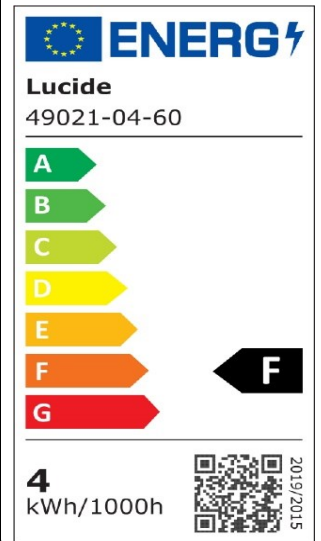

#ILLUMINATESYOURWORLD

Take a look at how others around the world use Lucide products

Follow us for the latest lighting trends!

LUCIDE

Item number: 49021/04/60
EAN code: 5411212490735

G45

General

Dimensions LxWxH: 4,5cm x 4,5cm x 7,2cm
Main material: Glass
Color: Transparent
Style: Modern
Shape: Bullet
Weight: 0,02kg
Warranty: 30 Days
Lumen: 1 x 400lm
Colour temperature: 2700K
Beam angle (if directional): 360°
Color Rendering Index: 80
Expected lifetime: 15000h

Specifications

Dimmable: Yes
Adjustable in height: Not In Height Adjustable
Directional: Not Directional
Cable: No Cable On Product
Sensor: Without Sensor
Control: Light Switch Control
Power supply: Adapter/Power Grid
IP-class: 20
Electric class: 1
Number of light sources: 1
Lamp socket: E27
Wattage: 1 x 4W
Power requirements: 220-240V-50Hz