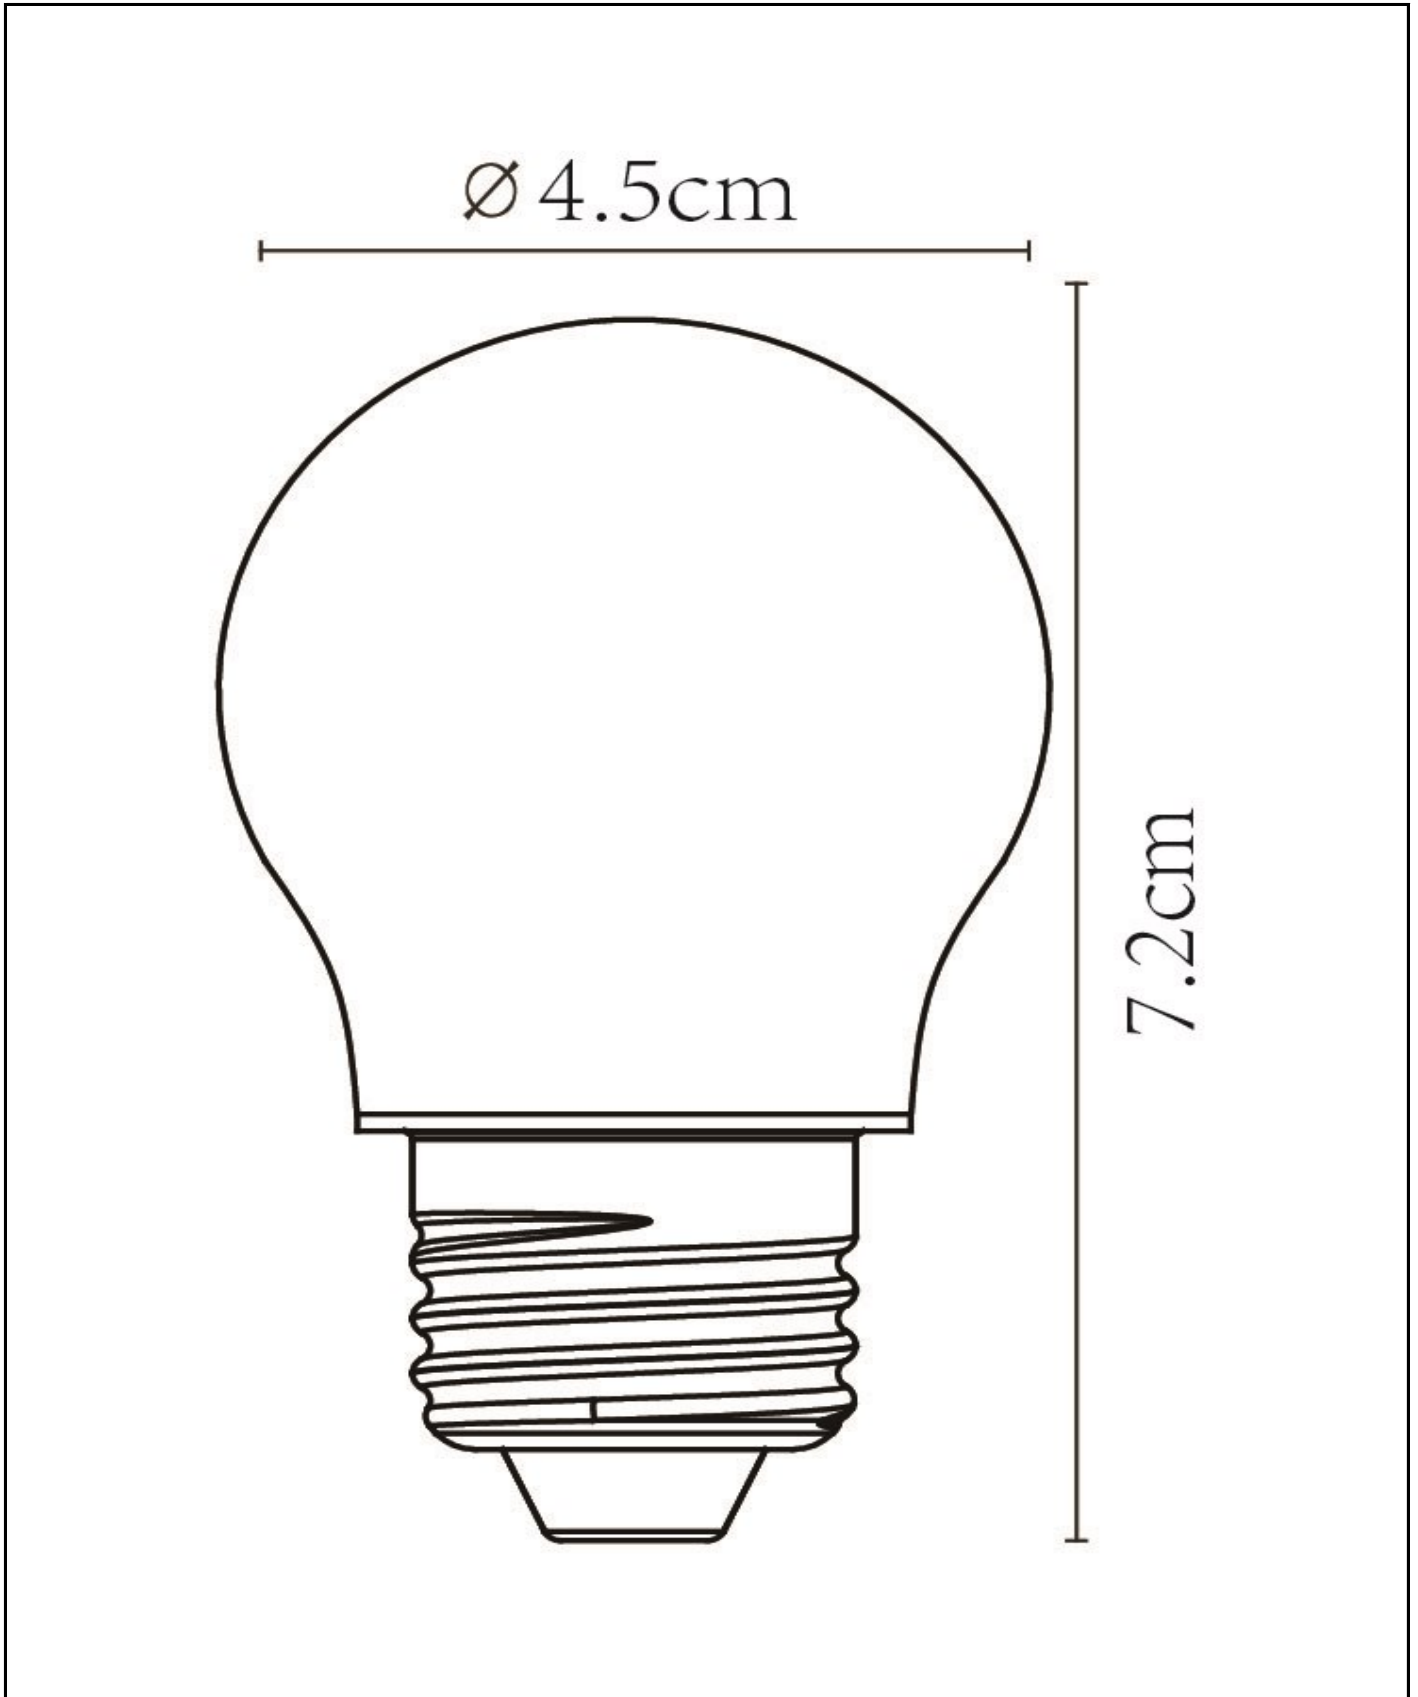

G45

Item number: 49021/04/60
EAN code: 5411212490735

For more specifications or dimensions of this product please visit
www.lucide.com