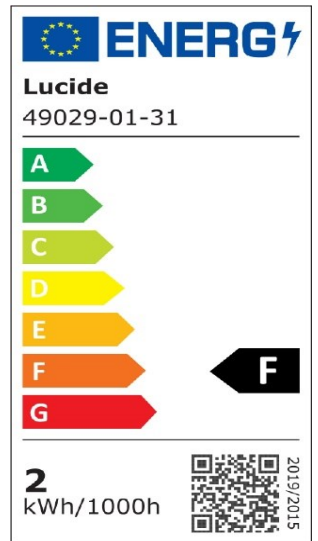

#ILLUMINATESYOURWORLD

Take a look at how others around the world use Lucide products

Follow us for the latest lighting trends!

LUCIDE

Item number: 49029/01/31
EAN code: 5411212491107

G4

General

Dimensions LxWxH: 0,9cm x 0,9cm x 3,8cm
Main material: Metal
Color: Transparant
Style: Modern
Shape: Capsule
Weight: 0,01kg
Warranty: 30 Days
Lumen: 1 x 150lm
Colour temperature: 2700K
Beam angle (if directional): 360°
Color Rendering Index: 80
Expected lifetime: 15000h

Specifications

Dimmable: No
Adjustable in height: Not In Height Adjustable
Directional: Not Directional
Sensor: Without Sensor
Control: Light Switch Control
Power supply: Adapter/Power Grid
IP-class: 20
Electric class: 1
Number of light sources: 1
Lamp socket: G4
Wattage: 1 x 1,5W
Power requirements: 12V