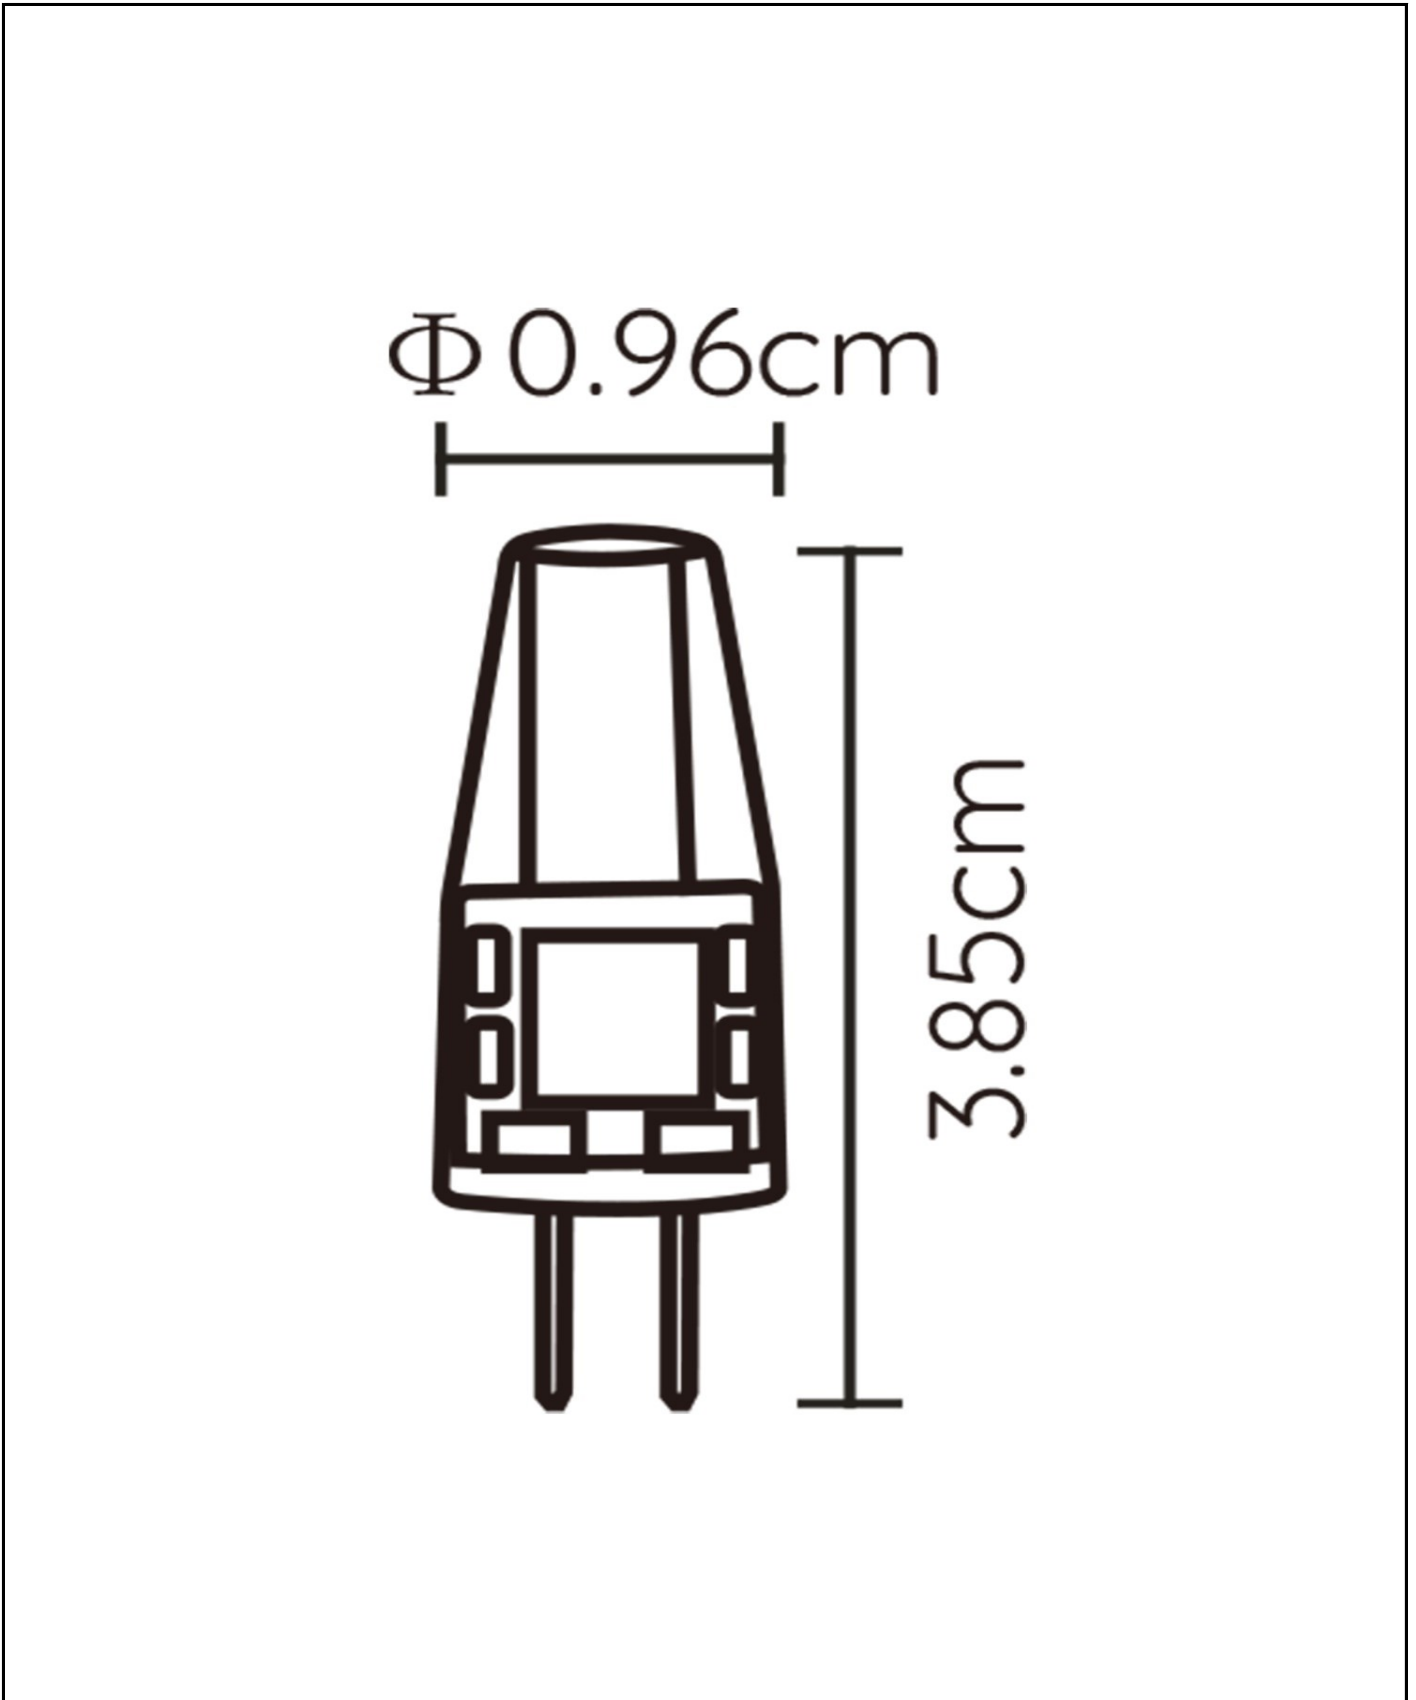

#ILLUMINATESYOURWORLD

Take a look at how others around the world use Lucide products

Follow us for the latest lighting trends!

LUCIDE

Item number: 49029/01/31
EAN code: 5411212491107

G4

General

Dimensions LxWxH: 0,9cm x 0,9cm x 3,8cm
Main material: Metal
Color: Transparant
Style: Modern
Shape: Capsule
Weight: 0,01kg
Warranty: 30 Days
Lumen: 1 x 150lm
Colour temperature: 2700K
Beam angle (if directional): 360°
Color Rendering Index: 80
Expected lifetime: 15000h

Specifications

Dimmable: No
Adjustable in height: Not In Height Adjustable
Directional: Not Directional
Sensor: Without Sensor
Control: Light Switch Control
Power supply: Adapter/Power Grid
IP-class: 20
Electric class: 1
Number of light sources: 1
Lamp socket: G4
Wattage: 1 x 1,5W
Power requirements: 12V

For more specifications of this product please visit
www.lucide.com

G4

Item number: 49029/01/31
EAN code: 5411212491107

For more specifications or dimensions of this product please visit
www.lucide.com

ILLUMINATES YOUR WORLD