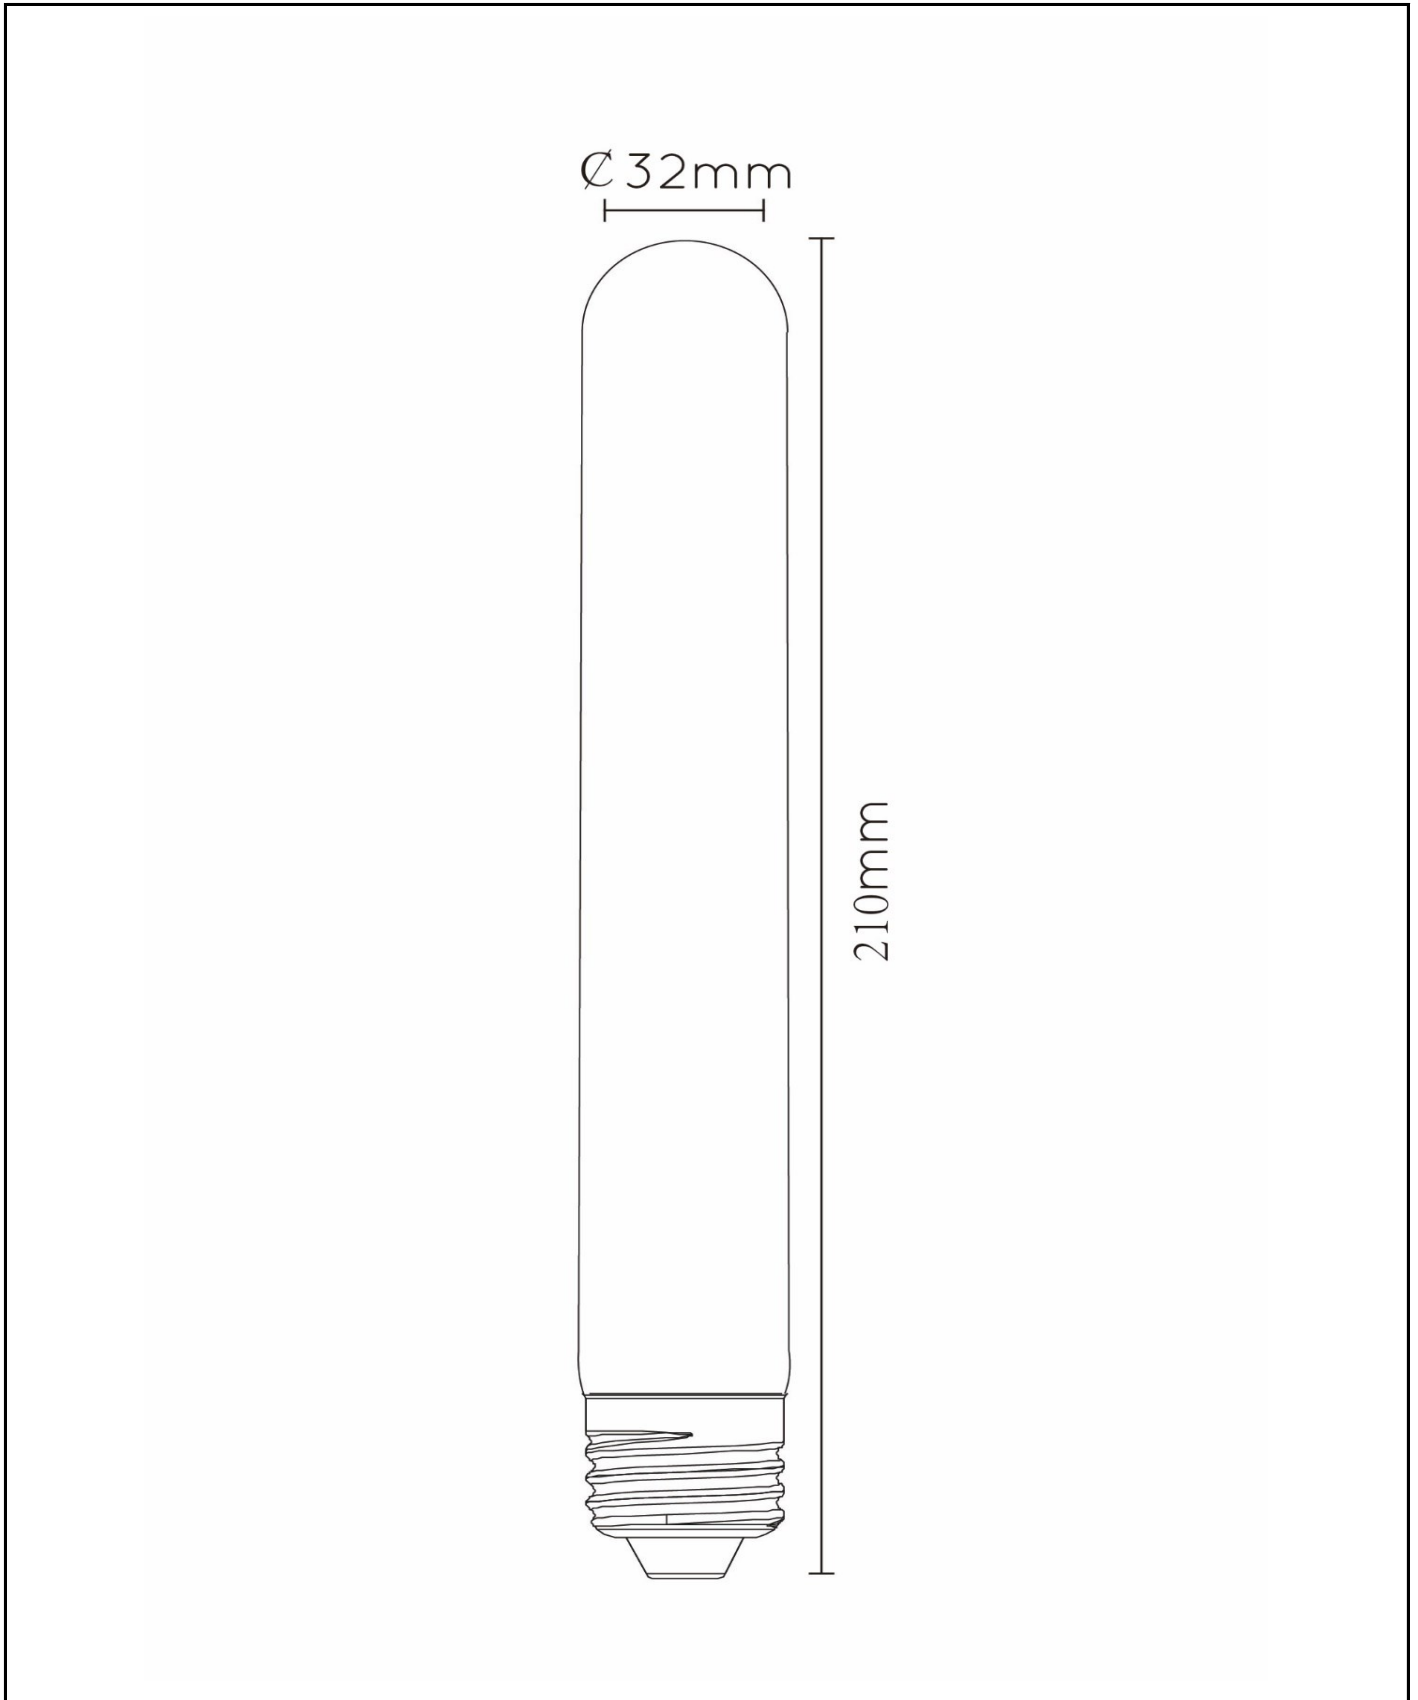

#ILLUMINATESYOURWORLD

Take a look at how others around the world use Lucide products

Follow us for the latest lighting trends!

LUCIDE

Item number: 49031/05/60
EAN code: 5411212491015

T32

General

Dimensions LxWxH: 3,2cm x 3,2cm x 21cm
Main material: Glass
Color: Transparant
Style: Vintage
Shape: Tube
Weight: 0,06kg
Warranty: 30 Days

Specifications

Dimmable: Yes
Adjustable in height: Not In Height Adjustable
Directional: Not Directional
Cable: No Cable On Product
Sensor: Without Sensor
Control: Light Switch Control
Power supply: Adapter/Power Grid
IP-class: 20
Electric class: 1
Number of light sources: 1
Lamp socket: E27
Wattage: 1 x 5W
Power requirements: 220-240V-50Hz
Lumen: 1 x 600lm
Colour temperature: 2700K
Beam angle (if directional): 360°
Color Rendering Index: 80
Expected lifetime: 25000h

For more specifications of this product please visit
www.lucide.com

T32

Item number: 49031/05/60
EAN code: 5411212491015

For more specifications or dimensions of this product please visit
www.lucide.com

ILLUMINATES YOUR WORLD