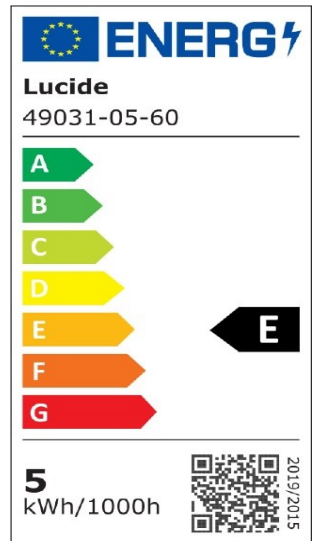

#ILLUMINATESYOURWORLD

Take a look at how others around the world use Lucide products

Follow us for the latest lighting trends!

LUCIDE

Item number: 49031/05/60
EAN code: 5411212491015

T32

General

Dimensions LxWxH: 3,2cm x 3,2cm x 21cm
Main material: Glass
Color: Transparant
Style: Vintage
Shape: Tube
Weight: 0,06kg
Warranty: 30 Days

Specifications

Dimmable: Yes
Adjustable in height: Not In Height Adjustable
Directional: Not Directional
Cable: No Cable On Product
Sensor: Without Sensor
Control: Light Switch Control
Power supply: Adapter/Power Grid
IP-class: 20
Electric class: 1
Number of light sources: 1
Lamp socket: E27
Wattage: 1 x 5W
Power requirements: 220-240V-50Hz
Lumen: 1 x 600lm
Colour temperature: 2700K
Beam angle (if directional): 360°
Color Rendering Index: 80
Expected lifetime: 25000h