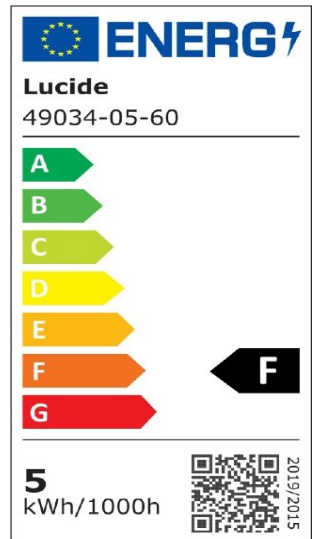

#ILLUMINATESYOURWORLD

Take a look at how others around the world use Lucide products

Follow us for the latest lighting trends!

LUCIDE

Item number: 49034/05/60
EAN code: 5411212491749

ST64

General

Dimensions LxWxH: 6,4cm x 6,4cm x 14,6cm
Main material: Glass
Color: Transparant
Style: Vintage
Shape: Droplet
Weight: 0,06kg
Warranty: 30 Days
Lumen: 1 x 450lm
Colour temperature: 2700K
Beam angle (if directional): 360°
Color Rendering Index: 80
Expected lifetime: 15000h

Specifications

Dimmable: Yes
Adjustable in height: Not In Height Adjustable
Directional: Not Directional
Sensor: Without Sensor
Control: Light Switch Control
Power supply: Adapter/Power Grid
IP-class: 20
Electric class: 1
Number of light sources: 1
Lamp socket: E27
Wattage: 1 x 4,9W
Power requirements: 220-240V-50Hz