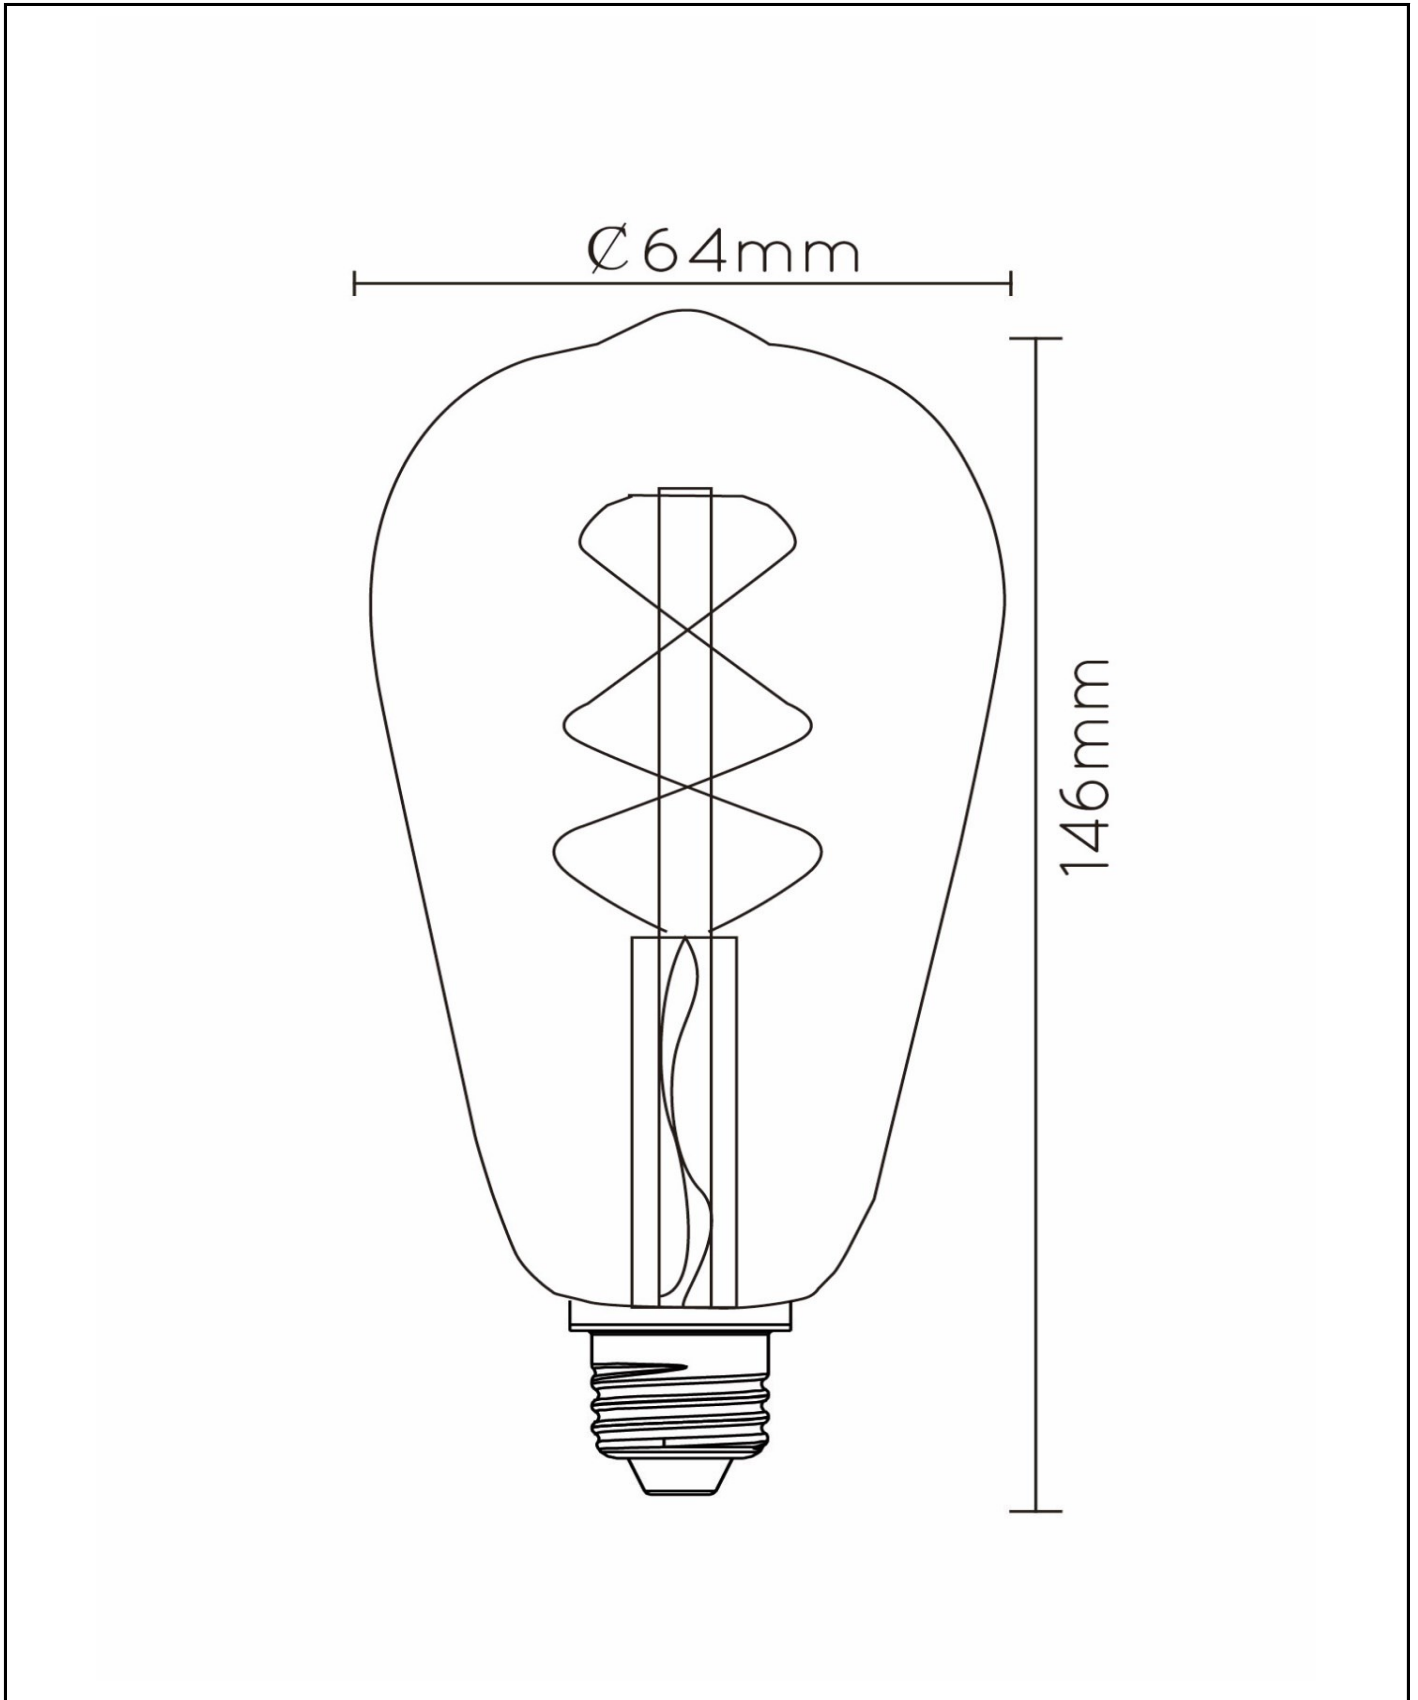

#ILLUMINATESYOURWORLD

Take a look at how others around the world use Lucide products

Follow us for the latest lighting trends!

LUCIDE

Item number: 49034/05/60
EAN code: 5411212491749

ST64

General

Dimensions LxWxH: 6,4cm x 6,4cm x 14,6cm
Main material: Glass
Color: Transparant
Style: Vintage
Shape: Droplet
Weight: 0,06kg
Warranty: 30 Days
Lumen: 1 x 450lm
Colour temperature: 2700K
Beam angle (if directional): 360°
Color Rendering Index: 80
Expected lifetime: 15000h

Specifications

Dimmable: Yes
Adjustable in height: Not In Height Adjustable
Directional: Not Directional
Sensor: Without Sensor
Control: Light Switch Control
Power supply: Adapter/Power Grid
IP-class: 20
Electric class: 1
Number of light sources: 1
Lamp socket: E27
Wattage: 1 x 4,9W
Power requirements: 220-240V-50Hz

For more specifications of this product please visit
www.lucide.com

ST64

Item number: 49034/05/60
EAN code: 5411212491749

For more specifications or dimensions of this product please visit
www.lucide.com