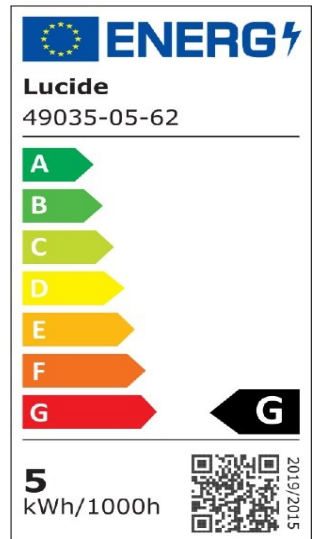

#ILLUMINATESYOURWORLD

Take a look at how others around the world use Lucide products

Follow us for the latest lighting trends!

LUCIDE

Item number: 49035/05/62
EAN code: 5411212491077

T32

General

Dimensions LxWxH: 3cm x 3cm x 15cm
Main material: Glass
Color: Amber
Style: Vintage
Shape: Tube
Weight: 0,04kg
Warranty: 30 Days
Lumen: 1 x 380lm
Colour temperature: 2200K
Beam angle (if directional): 360°
Color Rendering Index: 80
Expected lifetime: 15000h

Specifications

Dimmable: Yes
Adjustable in height: Not In Height Adjustable
Directional: Not Directional
Sensor: Without Sensor
Control: Light Switch Control
Power supply: Adapter/Power Grid
IP-class: 20
Electric class: 1
Number of light sources: 1
Lamp socket: E27
Wattage: 1 x 4,9W
Power requirements: 220-240V-50Hz