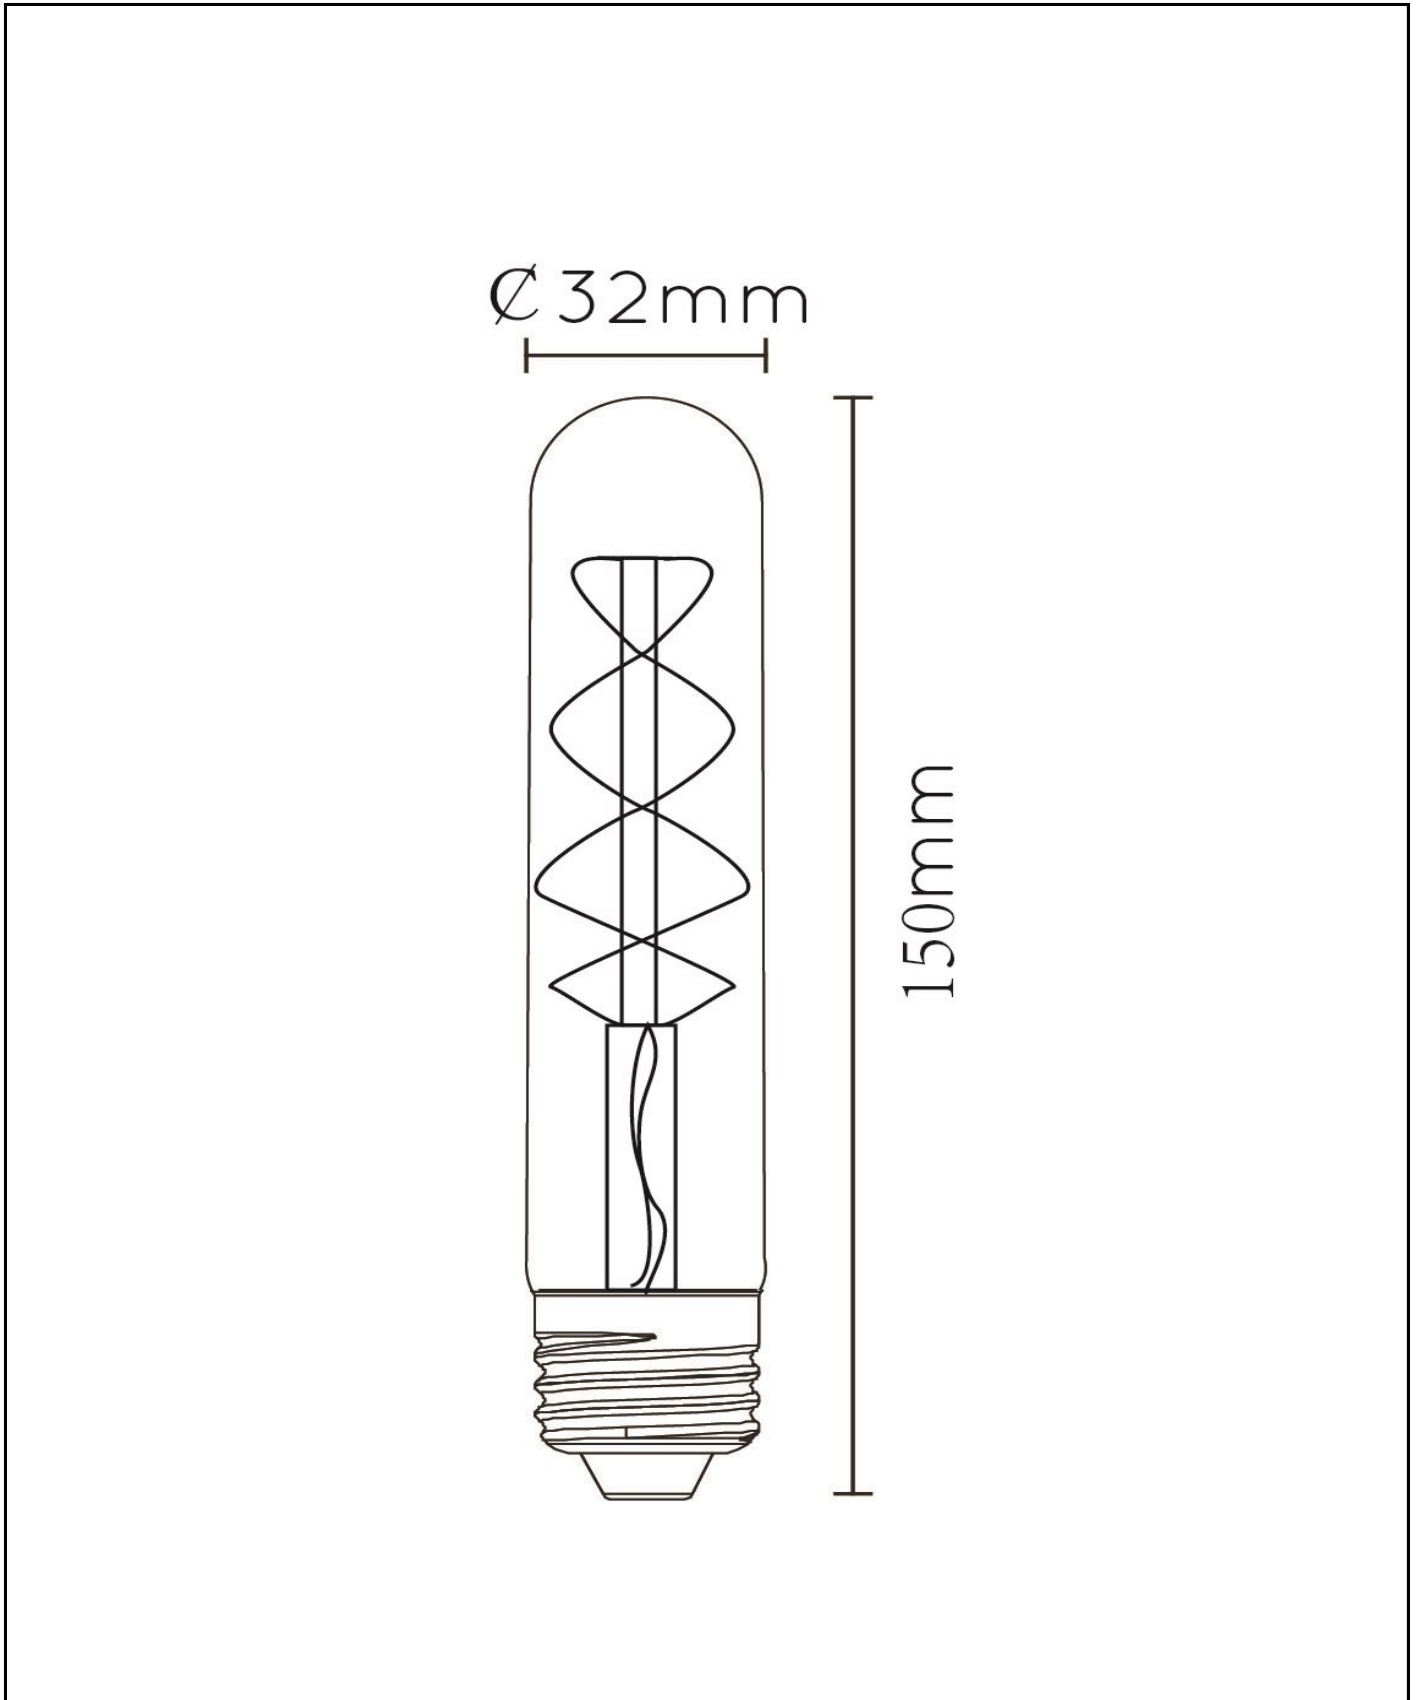

#ILLUMINATESYOURWORLD

Take a look at how others around the world use Lucide products

Follow us for the latest lighting trends!

LUCIDE

Item number: 49035/05/62
EAN code: 5411212491077

T32

General

Dimensions LxWxH: 3cm x 3cm x 15cm
Main material: Glass
Color: Amber
Style: Vintage
Shape: Tube
Weight: 0,04kg
Warranty: 30 Days
Lumen: 1 x 380lm
Colour temperature: 2200K
Beam angle (if directional): 360°
Color Rendering Index: 80
Expected lifetime: 15000h

Specifications

Dimmable: Yes
Adjustable in height: Not In Height Adjustable
Directional: Not Directional
Sensor: Without Sensor
Control: Light Switch Control
Power supply: Adapter/Power Grid
IP-class: 20
Electric class: 1
Number of light sources: 1
Lamp socket: E27
Wattage: 1 x 4,9W
Power requirements: 220-240V-50Hz

For more specifications of this product please visit
www.lucide.com

T32

Item number: 49035/05/62
EAN code: 5411212491077

For more specifications or dimensions of this product please visit
www.lucide.com

ILLUMINATES YOUR WORLD