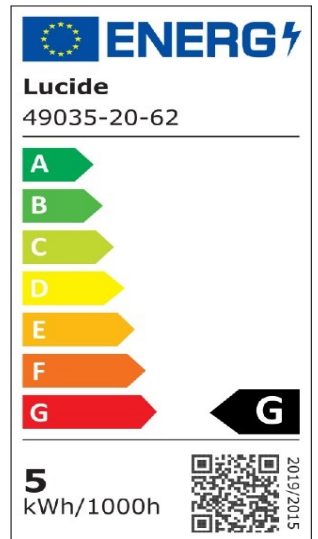

#ILLUMINATESYOURWORLD

Take a look at how others around the world use Lucide products

Follow us for the latest lighting trends!

LUCIDE

Item number: 49035/20/62  
EAN code: 5411212491381

T32

## General

Dimensions LxWxH: 3,2cm x 3,2cm x 20cm  
Main material: Glass  
Color: Amber  
Style: Vintage  
Shape: Tube  
Weight: 0,05kg  
Warranty: 30 Days  
Lumen: 1 x 380lm  
Colour temperature: 2200K  
Beam angle (if directional): 360°  
Color Rendering Index: 80  
Expected lifetime: 15000h

## Specifications

Dimmable: Yes  
Adjustable in height: Not In Height Adjustable  
Directional: Not Directional  
Sensor: Without Sensor  
Control: Light Switch Control  
Power supply: Adapter/Power Grid  
IP-class: 20  
Electric class: 1  
Number of light sources: 1  
Lamp socket: E27  
Wattage: 1 x 4,9W  
Power requirements: 220-240V-50Hz