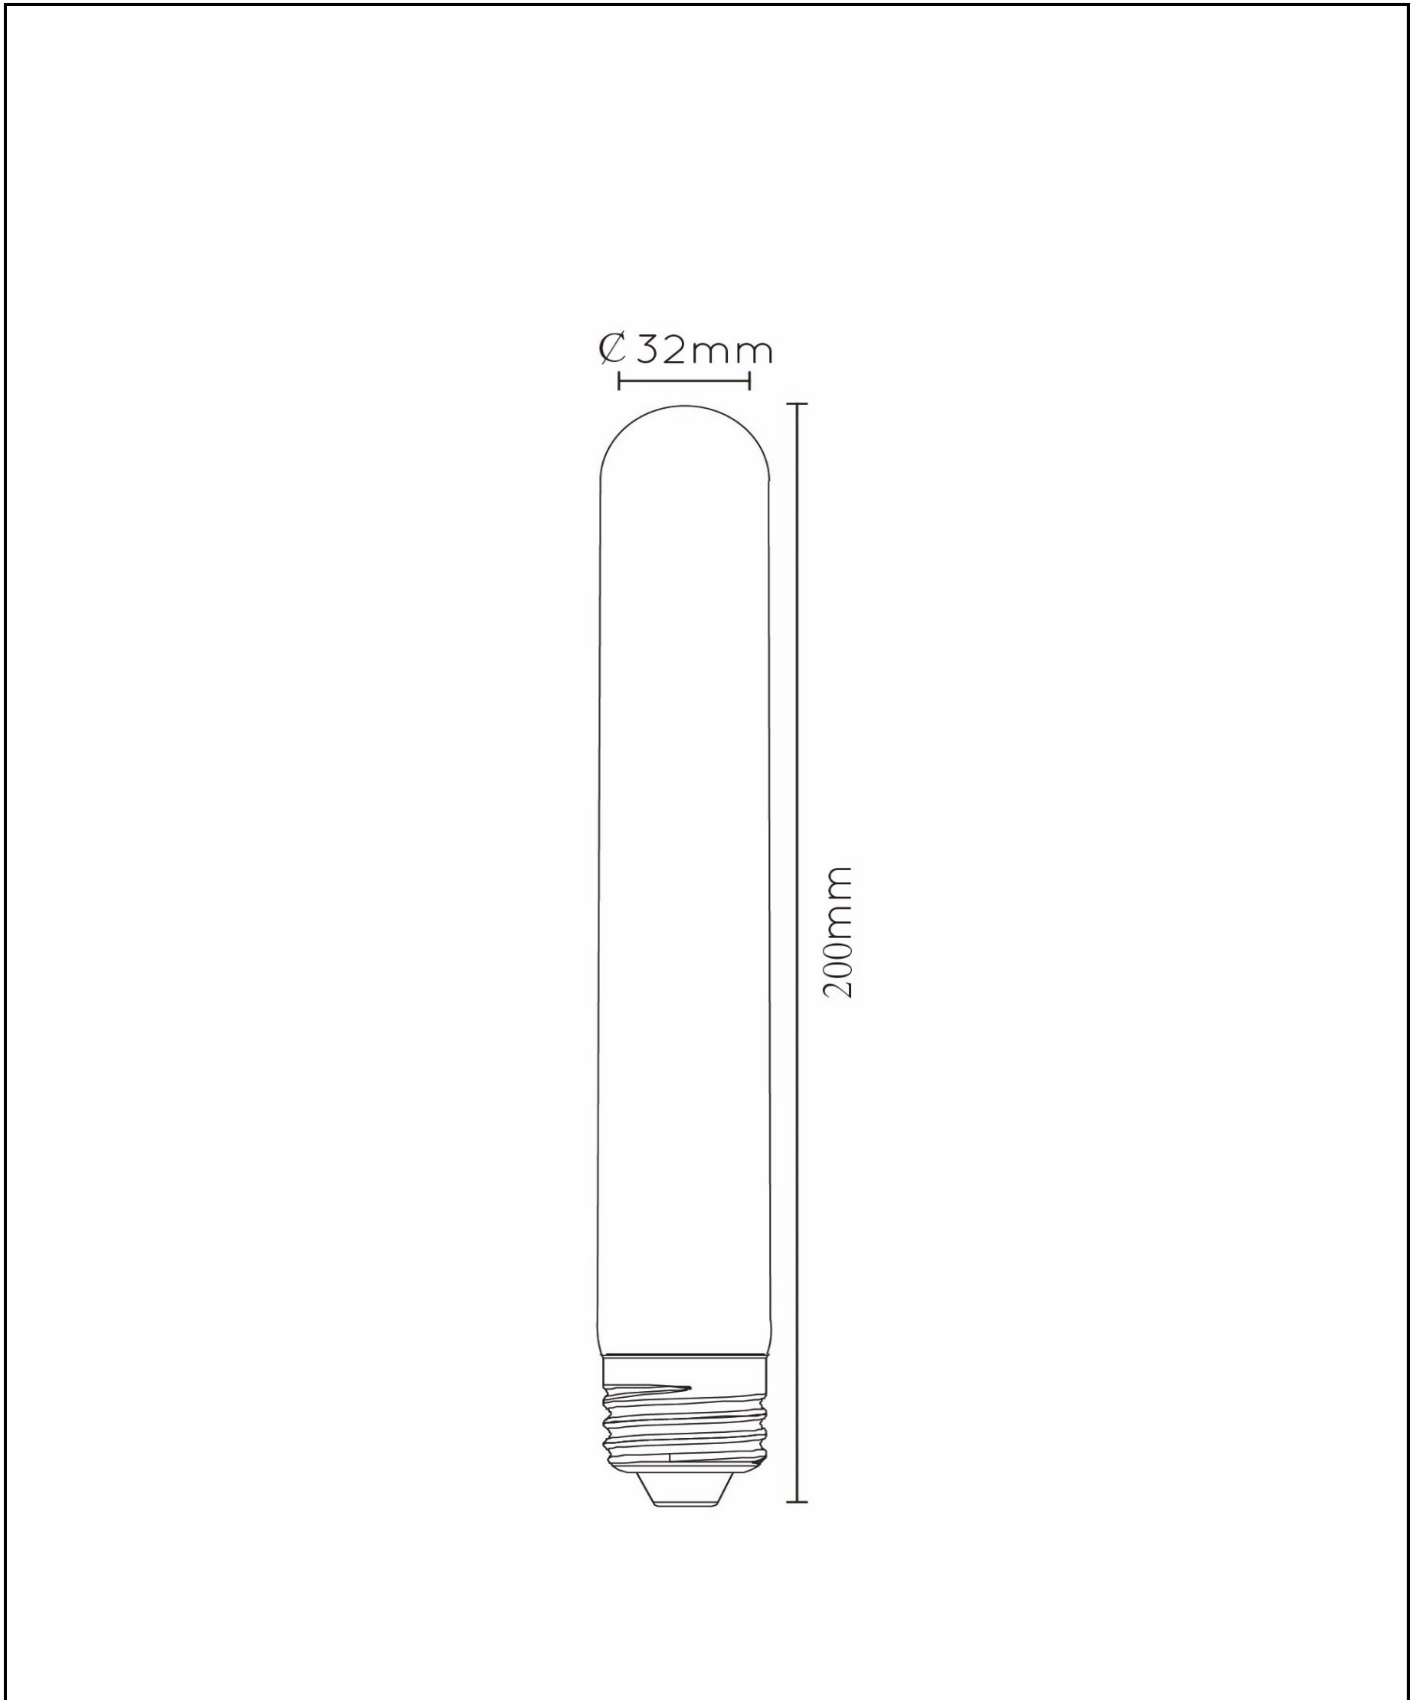

## General

Dimensions LxWxH: 3,2cm x 3,2cm x 20cm  
Main material: Glass  
Color: Amber  
Style: Vintage  
Shape: Tube  
Weight: 0,05kg  
Warranty: 30 Days  
Lumen: 1 x 380lm  
Colour temperature: 2200K  
Beam angle (if directional): 360°  
Color Rendering Index: 80  
Expected lifetime: 15000h

## Specifications

Dimmable: Yes  
Adjustable in height: Not In Height Adjustable  
Directional: Not Directional  
Sensor: Without Sensor  
Control: Light Switch Control  
Power supply: Adapter/Power Grid  
IP-class: 20  
Electric class: 1  
Number of light sources: 1  
Lamp socket: E27  
Wattage: 1 x 4,9W  
Power requirements: 220-240V-50Hz

For more specifications of this product please visit  
[www.lucide.com](http://www.lucide.com)

T32

Item number: 49035/20/62  
EAN code: 5411212491381

For more specifications or dimensions of this product please visit  
[www.lucide.com](http://www.lucide.com)