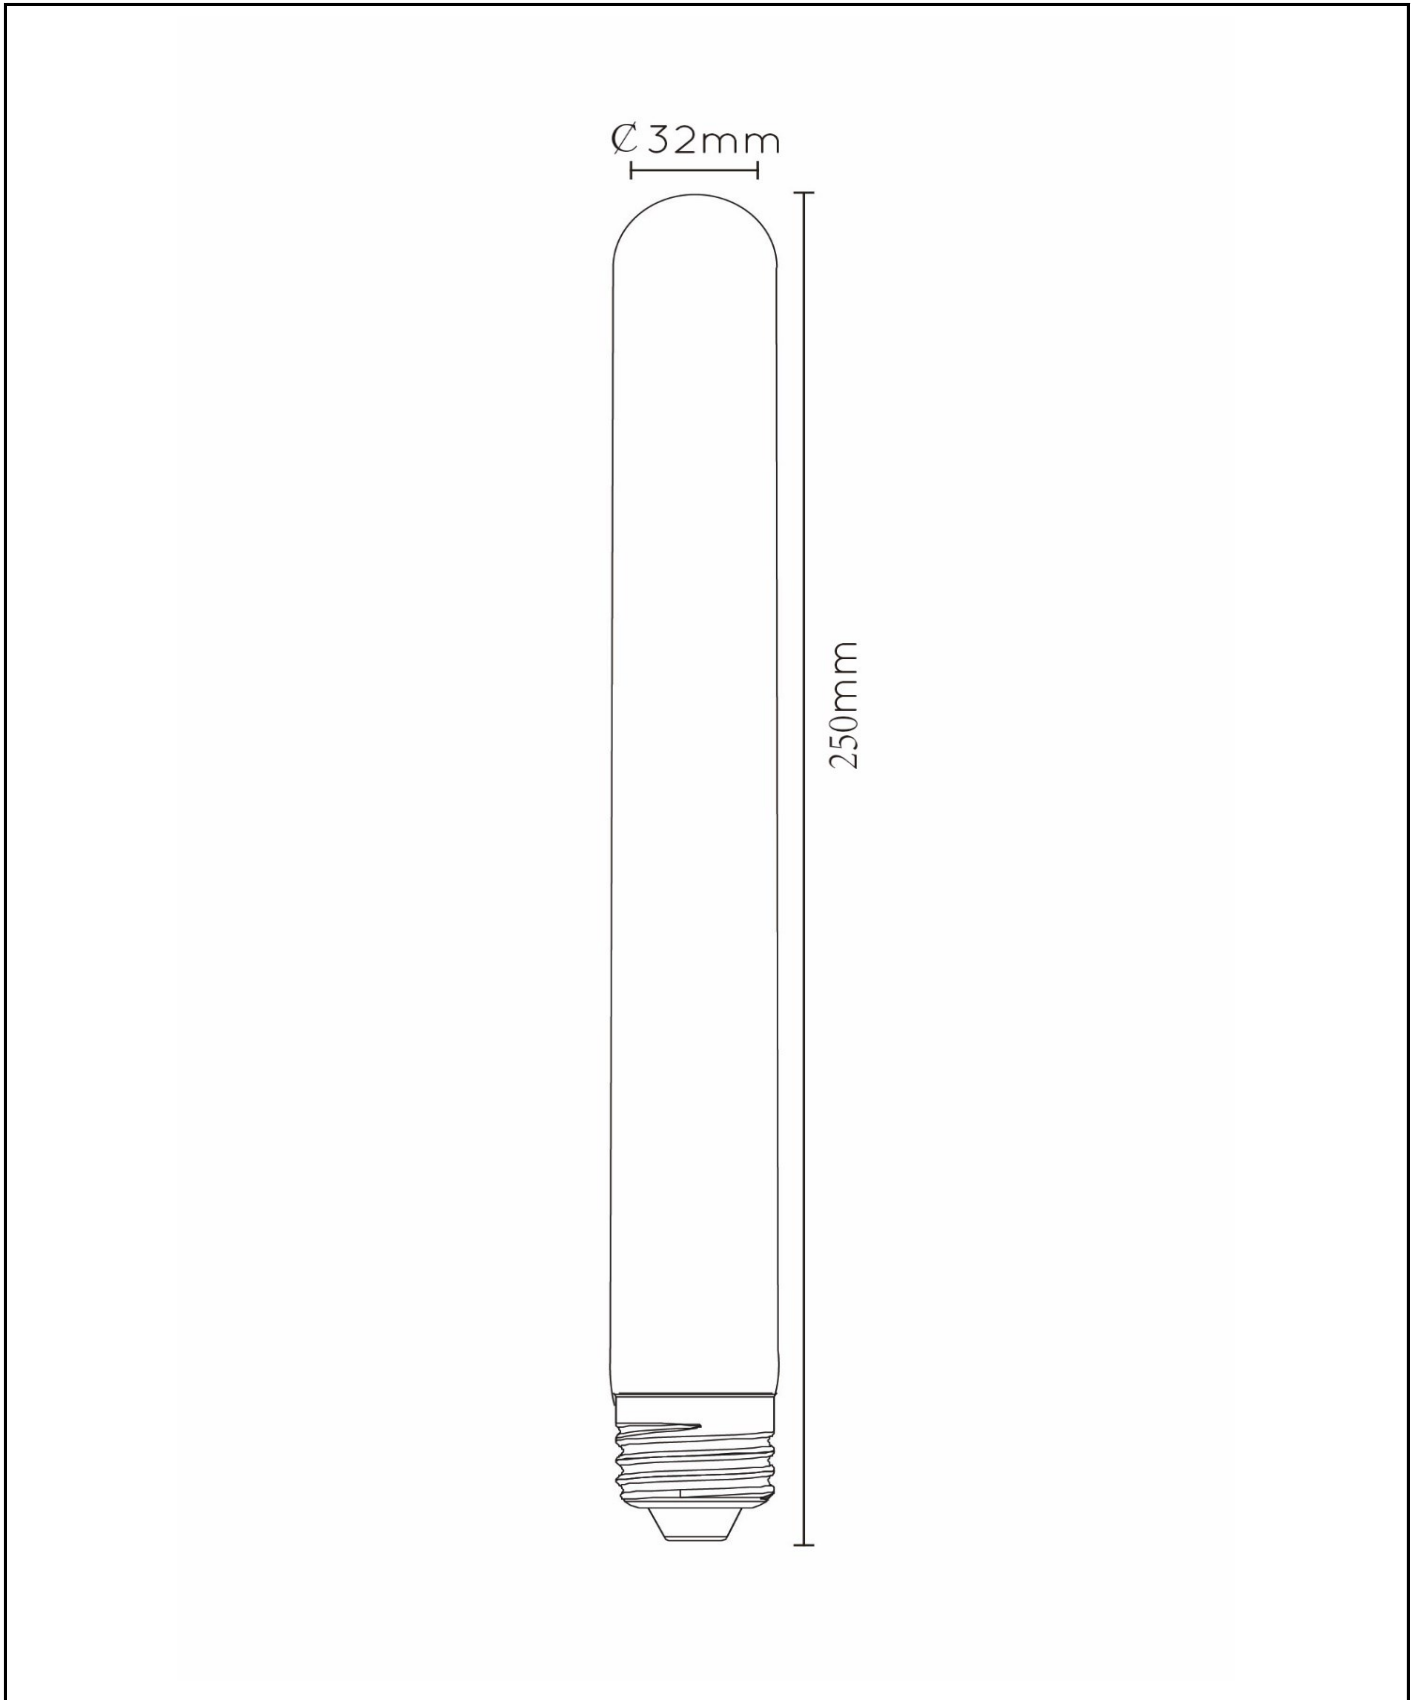

#ILLUMINATESYOURWORLD

Take a look at how others around the world use Lucide products

Follow us for the latest lighting trends!

LUCIDE

Item number: 49035/25/62
EAN code: 5411212491398

T32

General

Dimensions LxWxH: 3,2cm x 3,2cm x 25cm
Main material: Glass
Color: Amber
Style: Vintage
Shape: Tube
Weight: 0,07kg
Warranty: 30 Days
Lumen: 1 x 380lm
Colour temperature: 2200K
Beam angle (if directional): 360°
Color Rendering Index: 80
Expected lifetime: 15000h

Specifications

Dimmable: Yes
Adjustable in height: Not In Height Adjustable
Directional: Not Directional
Sensor: Without Sensor
Control: Light Switch Control
Power supply: Adapter/Power Grid
IP-class: 20
Electric class: 1
Number of light sources: 1
Lamp socket: E27
Wattage: 1 x 4,9W
Power requirements: 220-240V-50Hz

For more specifications of this product please visit
www.lucide.com

T32

Item number: 49035/25/62
EAN code: 5411212491398

For more specifications or dimensions of this product please visit
www.lucide.com

ILLUMINATES YOUR WORLD