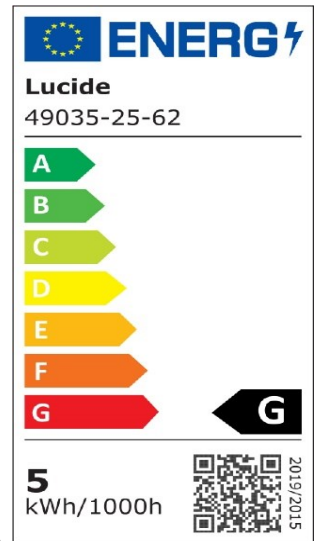

#ILLUMINATESYOURWORLD

Take a look at how others around the world use Lucide products

Follow us for the latest lighting trends!

LUCIDE

Item number: 49035/25/62
EAN code: 5411212491398

T32

General

Dimensions LxWxH: 3,2cm x 3,2cm x 25cm
Main material: Glass
Color: Amber
Style: Vintage
Shape: Tube
Weight: 0,07kg
Warranty: 30 Days
Lumen: 1 x 380lm
Colour temperature: 2200K
Beam angle (if directional): 360°
Color Rendering Index: 80
Expected lifetime: 15000h

Specifications

Dimmable: Yes
Adjustable in height: Not In Height Adjustable
Directional: Not Directional
Sensor: Without Sensor
Control: Light Switch Control
Power supply: Adapter/Power Grid
IP-class: 20
Electric class: 1
Number of light sources: 1
Lamp socket: E27
Wattage: 1 x 4,9W
Power requirements: 220-240V-50Hz