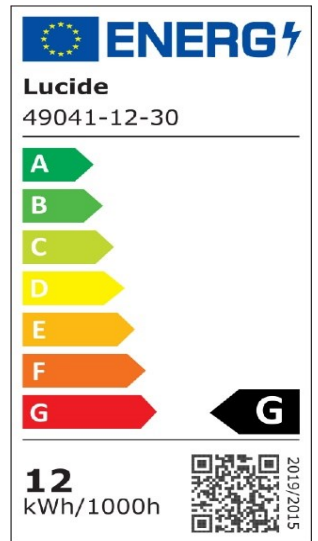

#ILLUMINATESYOURWORLD

Take a look at how others around the world use Lucide products

Follow us for the latest lighting trends!

LUCIDE

Item number: 49041/12/30
EAN code: 5411212491299

ES111

General

Dimensions LxWxH: 11cm x 11cm x 7cm
Main material: Pvc
Color: Black and Silver
Style: Modern
Shape: Reflector
Weight: 0,21kg
Warranty: 30 Days
Lumen: 1 x 820lm
Colour temperature: 2200K
Beam angle (if directional): 40°
Color Rendering Index: 95
Expected lifetime: 30000h

Specifications

Dimmable: Yes
Sensor: Without Sensor
Control: Light Switch Control
Power supply: Adapter/Power Grid
IP-class: 20
Electric class: 2
Number of light sources: 1
Lamp socket: GU10
Wattage: 1 x 12W
Power requirements: 220-240V-50Hz