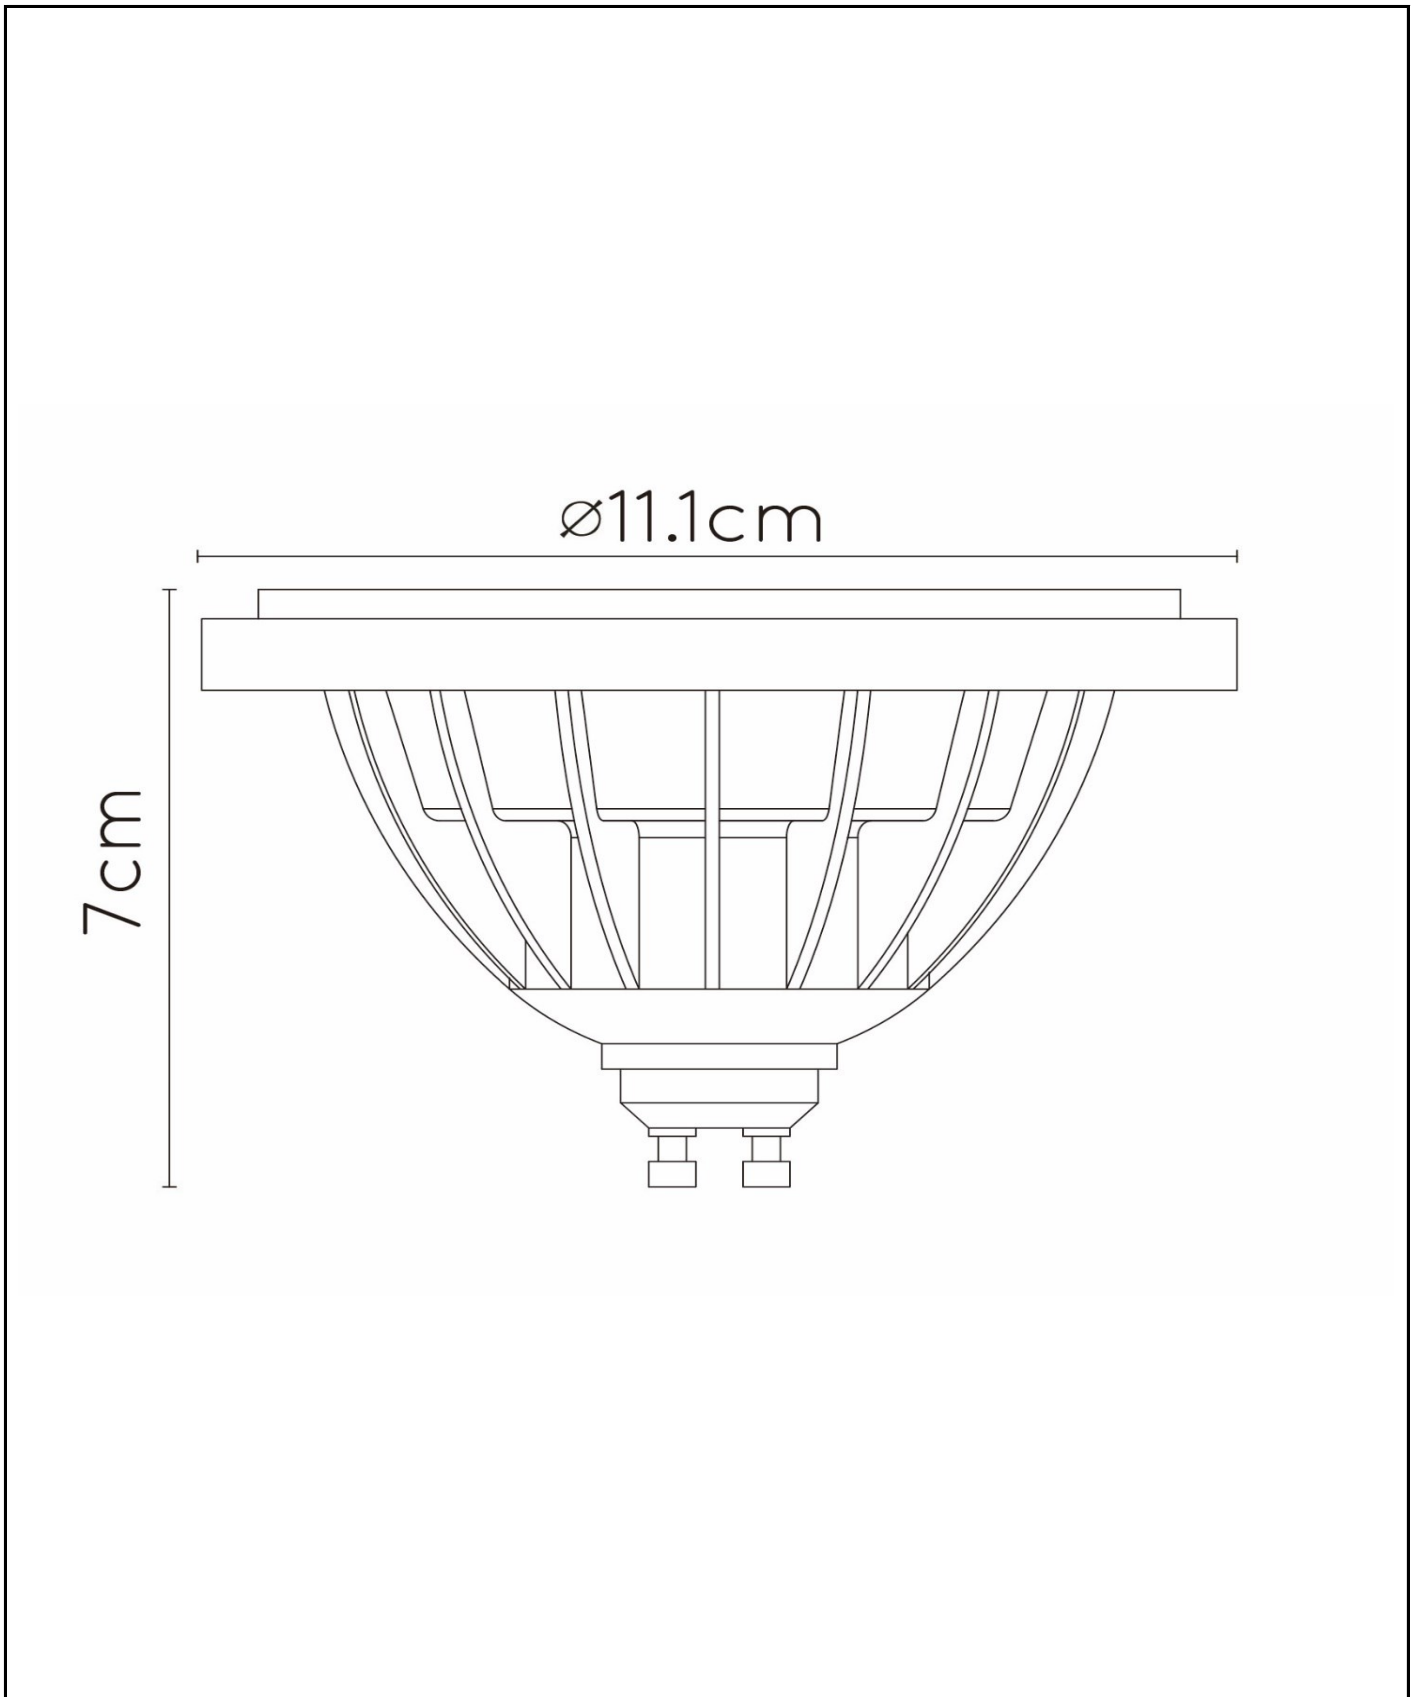

#ILLUMINATESYOURWORLD

Take a look at how others around the world use Lucide products

Follow us for the latest lighting trends!

LUCIDE

Item number: 49041/12/30
EAN code: 5411212491299

ES111

General

Dimensions LxWxH: 11cm x 11cm x 7cm
Main material: Pvc
Color: Black and Silver
Style: Modern
Shape: Reflector
Weight: 0,21kg
Warranty: 30 Days
Lumen: 1 x 820lm
Colour temperature: 2200K
Beam angle (if directional): 40°
Color Rendering Index: 95
Expected lifetime: 30000h

Specifications

Dimmable: Yes
Sensor: Without Sensor
Control: Light Switch Control
Power supply: Adapter/Power Grid
IP-class: 20
Electric class: 2
Number of light sources: 1
Lamp socket: GU10
Wattage: 1 x 12W
Power requirements: 220-240V-50Hz

For more specifications of this product please visit
www.lucide.com

ES111

Item number: 49041/12/30
EAN code: 5411212491299

For more specifications or dimensions of this product please visit
www.lucide.com