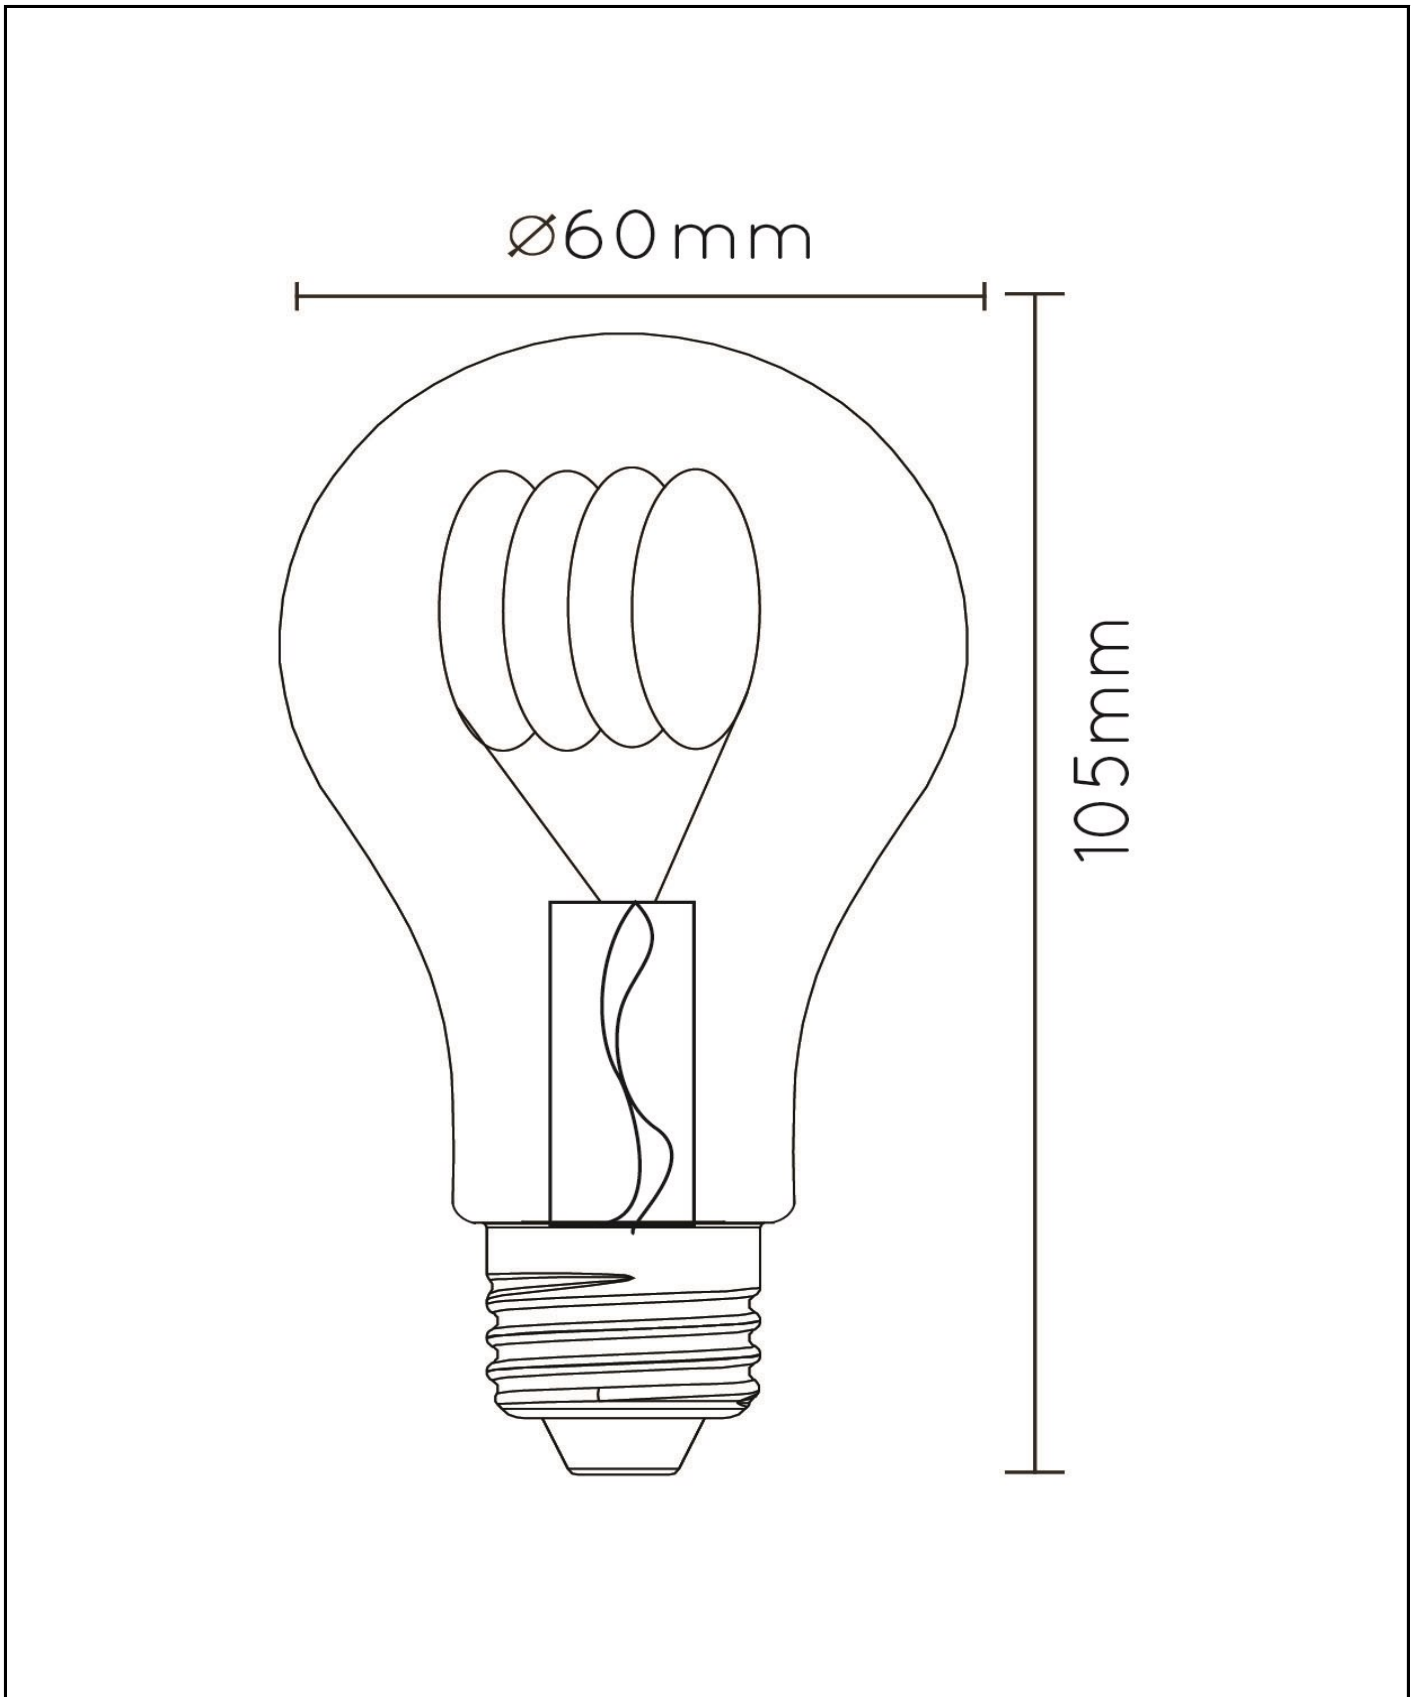

A60

Item number: 49042/05/60
EAN code: 5411212491756

For more specifications or dimensions of this product please visit
www.lucide.com