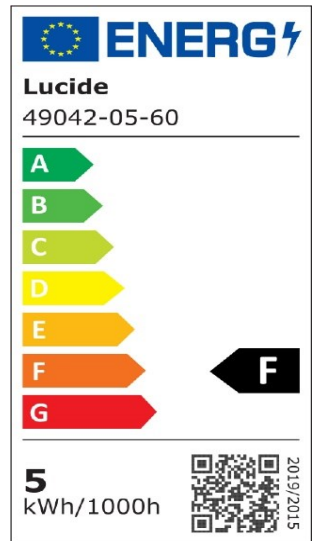

#ILLUMINATESYOURWORLD

Take a look at how others around the world use Lucide products

Follow us for the latest lighting trends!

LUCIDE

Item number: 49042/05/60
EAN code: 5411212491756

A60

General

Dimensions LxWxH: 6cm x 6cm x 10,5cm
Main material: Glass
Color: Transparant
Style: Vintage
Shape: Bulb
Weight: 0,06kg
Warranty: 30 Days
Lumen: 1 x 450lm
Colour temperature: 2700K
Beam angle (if directional): 360°
Color Rendering Index: 80
Expected lifetime: 15000h

Specifications

Dimmable: Yes
Adjustable in height: Not In Height Adjustable
Directional: Not Directional
Cable: No Cable On Product
Sensor: Without Sensor
Control: Light Switch Control
Power supply: Adapter/Power Grid
IP-class: 20
Electric class: 1
Number of light sources: 1
Lamp socket: E27
Wattage: 1 x 4,9W
Power requirements: 220-240V-50Hz