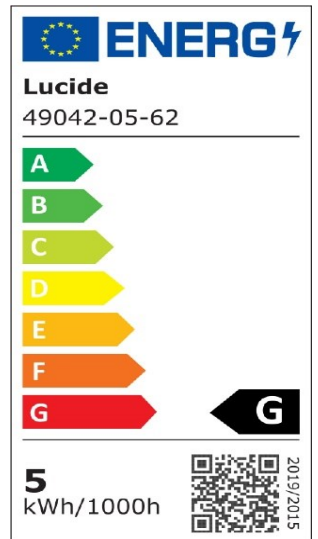

#ILLUMINATESYOURWORLD

Take a look at how others around the world use Lucide products

Follow us for the latest lighting trends!

LUCIDE

Item number: 49042/05/62
EAN code: 5411212491152

A60

General

Dimensions LxWxH: 6cm x 6cm x 10,5cm
Main material: Glass
Color: Amber
Style: Vintage
Shape: Bulb
Weight: 0,06kg
Warranty: 30 Days
Lumen: 1 x 380lm
Colour temperature: 2200K
Beam angle (if directional): 360°
Color Rendering Index: 80
Expected lifetime: 15000h

Specifications

Dimmable: Yes
Adjustable in height: Not In Height Adjustable
Directional: Not Directional
Cable: No Cable On Product
Sensor: Without Sensor
Control: Light Switch Control
Power supply: Adapter/Power Grid
IP-class: 20
Electric class: 1
Number of light sources: 1
Lamp socket: E27
Wattage: 1 x 4,9W
Power requirements: 220-240V-50Hz