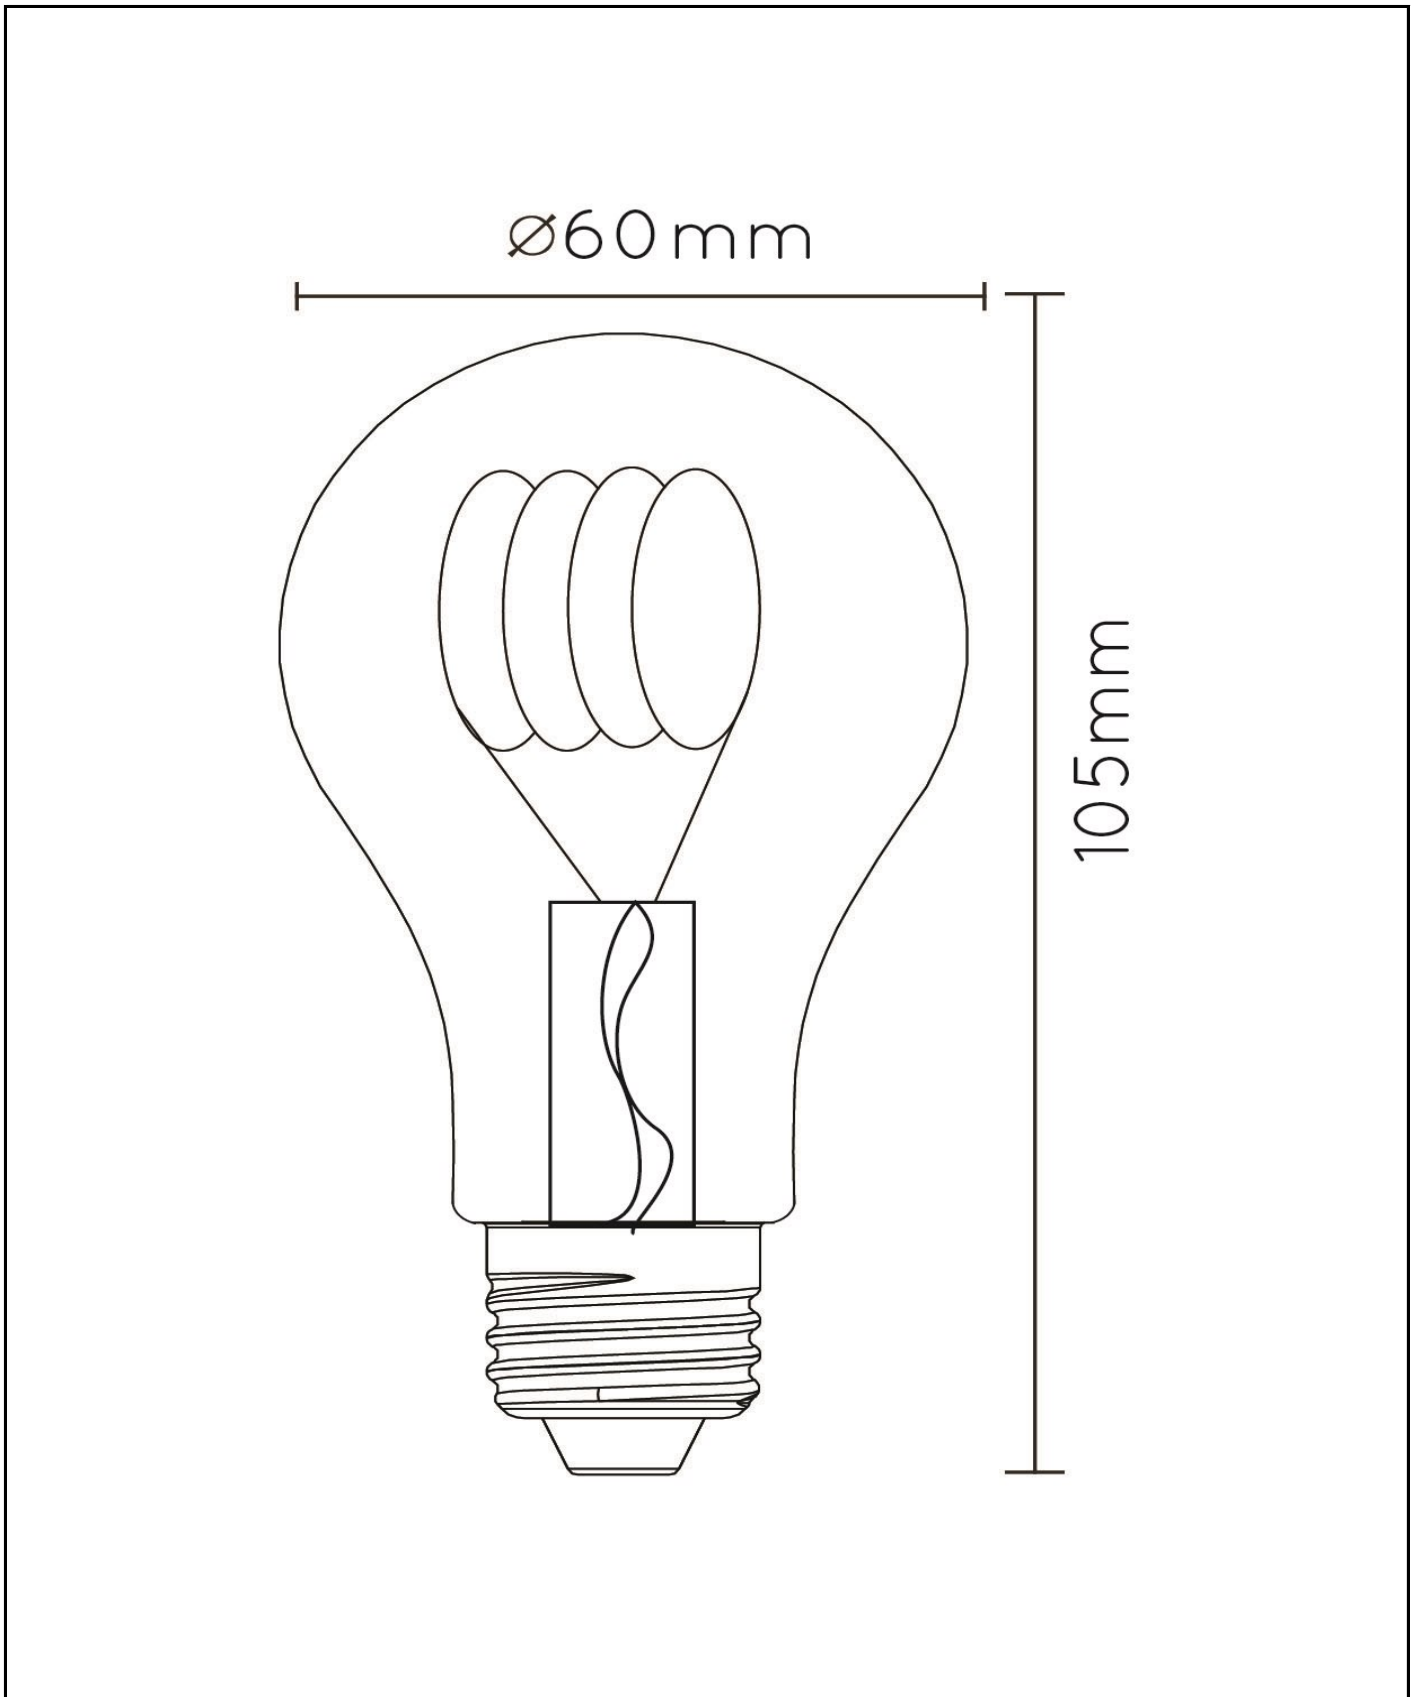

A60

Item number: 49042/05/62
EAN code: 5411212491152

For more specifications or dimensions of this product please visit
www.lucide.com