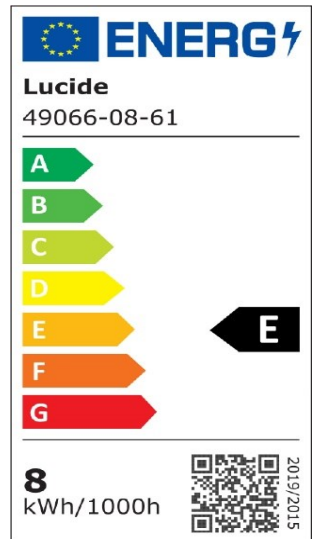

#ILLUMINATESYOURWORLD

Take a look at how others around the world use Lucide products

Follow us for the latest lighting trends!

LUCIDE

Item number: 49066/08/61
EAN code: 5411212491589

G80

General

Dimensions LxWxH: 8cm x 8cm x 12,2cm
Main material: Glass
Color: Opal
Style: Vintage
Shape: Globe
Weight: 0,04kg
Warranty: 30 Days
Lumen: 1 x 1080lm
Colour temperature: 2700K
Beam angle (if directional): 360°
Color Rendering Index: 80
Expected lifetime: 15000h

Specifications

Dimmable: Yes
Sensor: Without Sensor
Control: Light Switch Control
Power supply: Adapter/Power Grid
IP-class: 20
Electric class: 2
Number of light sources: 1
Lamp socket: E27
Wattage: 1 x 8W
Power requirements: 220-240V-50Hz

step 1 - 0 lm
step 2 - 180 lm
step 3 - 450 lm
step 4 - 1080 lm

For more specifications of this product please visit
www.lucide.com

G80

Item number: 49066/08/61
EAN code: 5411212491589

ILLUMINATES YOUR WORLD