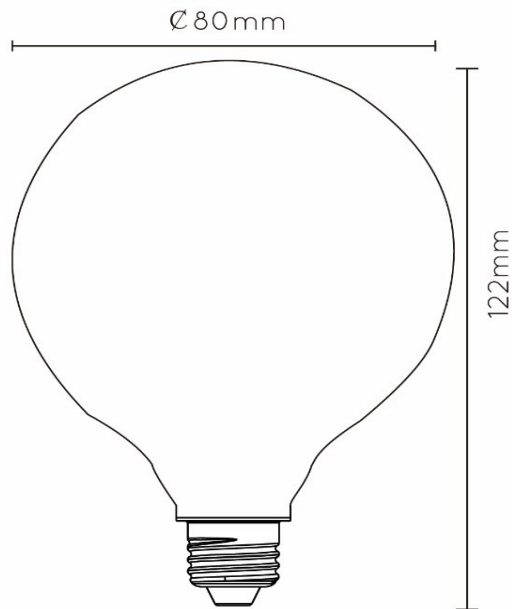

#ILLUMINATESYOURWORLD

Take a look at how others around the world use Lucide products

Follow us for the latest lighting trends!

LUCIDE

Item number: 49066/08/61
EAN code: 5411212491589

G80

General

Dimensions LxWxH: 8cm x 8cm x 12,2cm
Main material: Glass
Color: Opal
Style: Vintage
Shape: Globe
Weight: 0,04kg
Warranty: 30 Days
Lumen: 1 x 1080lm
Colour temperature: 2700K
Beam angle (if directional): 360°
Color Rendering Index: 80
Expected lifetime: 15000h

step 1 - 0 lm
step 2 - 180 lm
step 3 - 450 lm
step 4 - 1080 lm

For more specifications of this product please visit
www.lucide.com

G80

Item number: 49066/08/61
EAN code: 5411212491589

ILLUMINATES YOUR WORLD