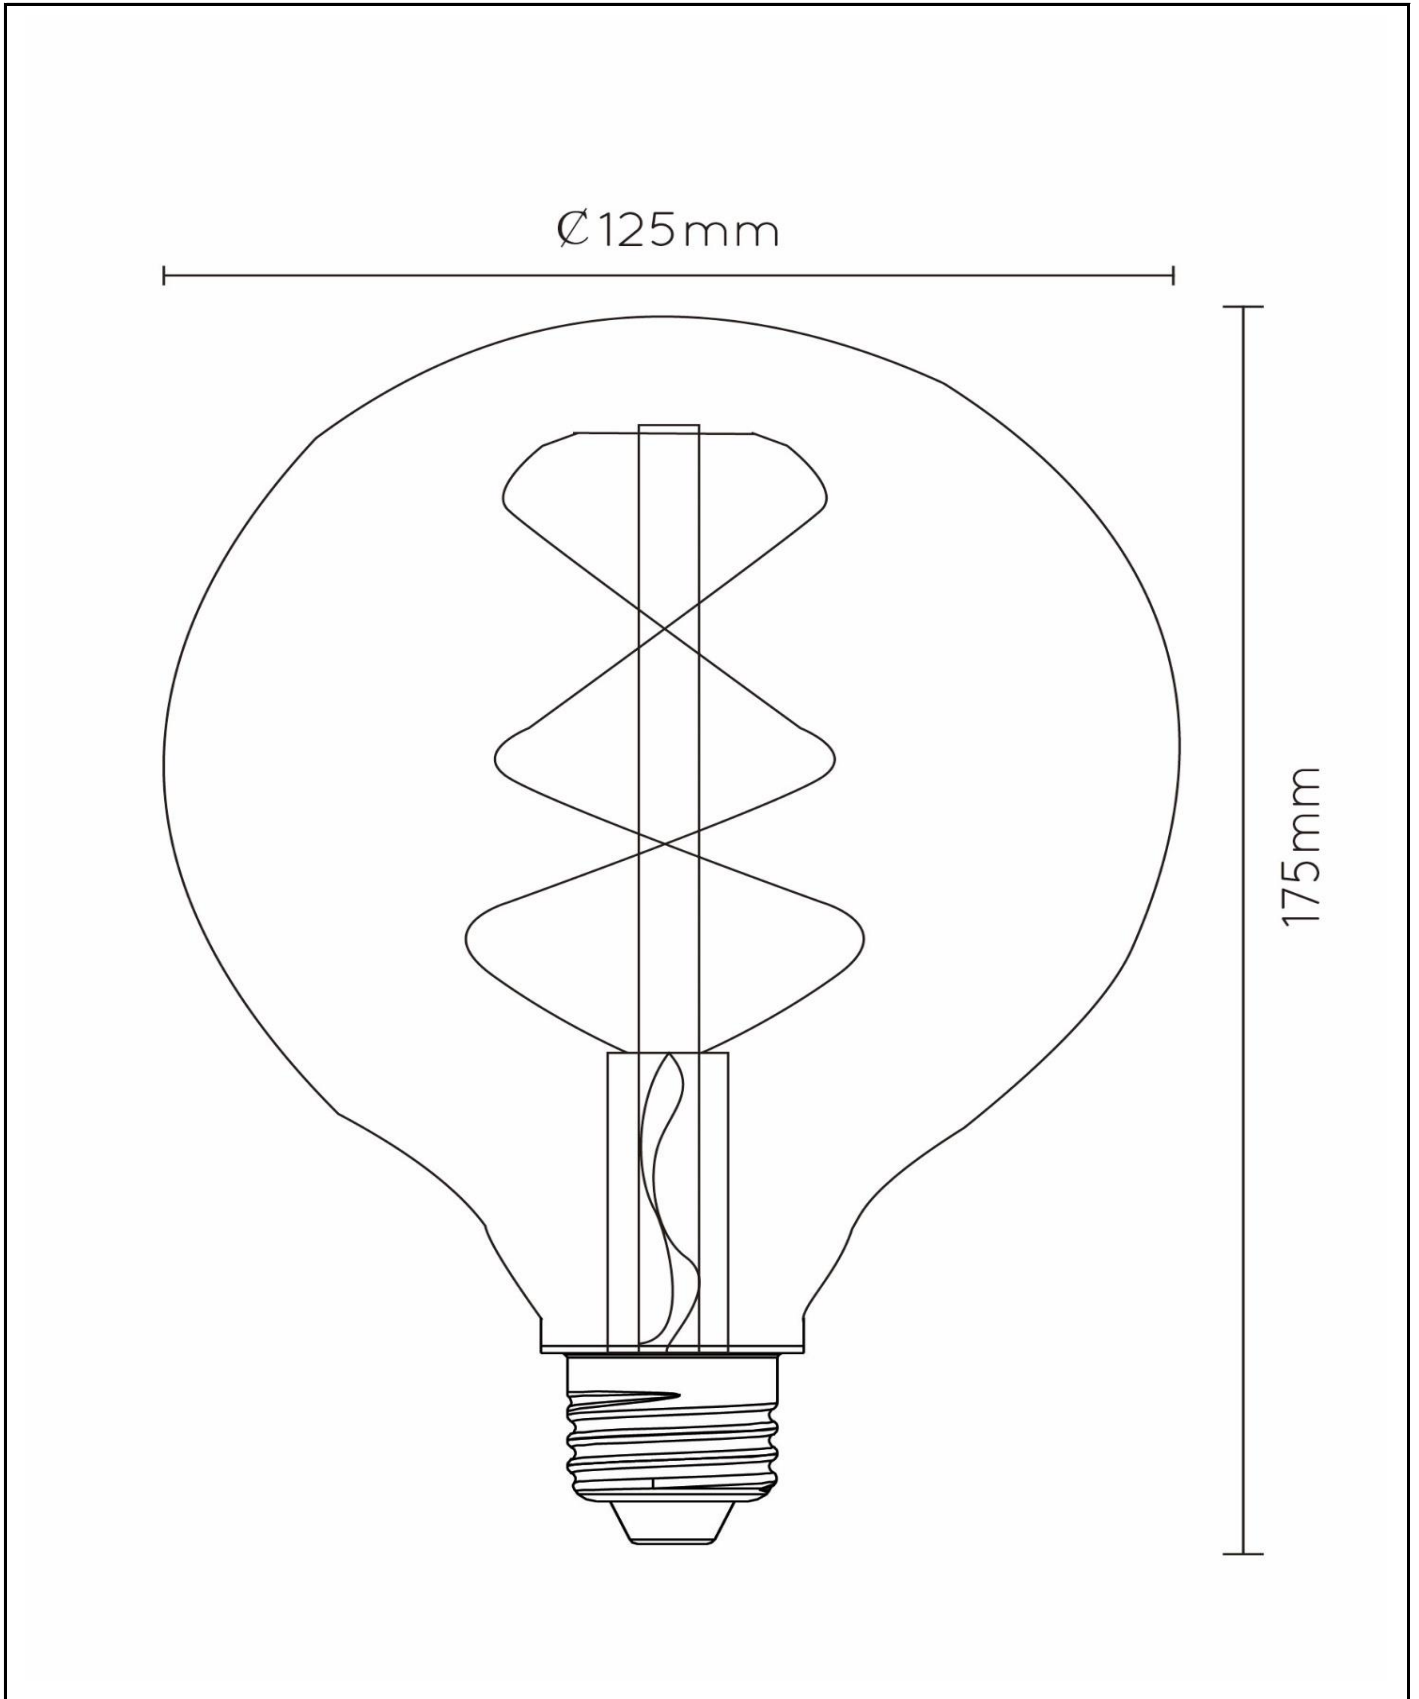

G125

Item number: 49070/08/62
EAN code: 5411212491626

For more specifications or dimensions of this product please visit
www.lucide.com