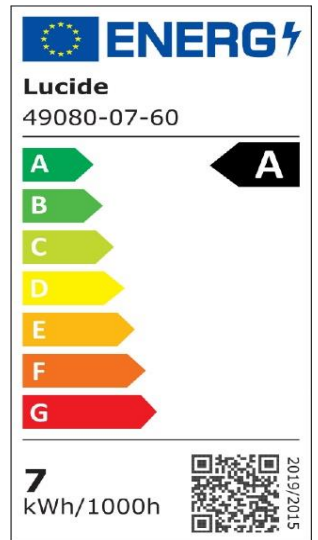

#ILLUMINATESYOURWORLD

Take a look at how others around the world use Lucide products

Follow us for the latest lighting trends!

LUCIDE

Item number: 49080/07/60
EAN code: 5411212491800

A60 Class A

General

Dimensions LxWxH: 6cm x 6cm x 10,5cm
Main material: Glass
Color: Transparent
Style: Modern
Shape: Bulb
Weight: 0,04kg
Warranty: 30 Days
Lumen: 1 x 1480lm
Colour temperature: 2700K
Beam angle (if directional): 360°
Color Rendering Index: 80
Expected lifetime: 15000h

Specifications

Dimmable: No
Adjustable in height: Not In Height Adjustable
Directional: Not Directional
Cable: No Cable On Product
Sensor: Without Sensor
Control: Light Switch Control
Power supply: Adapter/Power Grid
IP-class: 20
Electric class: 2
Number of light sources: 1
Lamp socket: E27
Wattage: 1 x 7W
Power requirements: 220-240V-50Hz