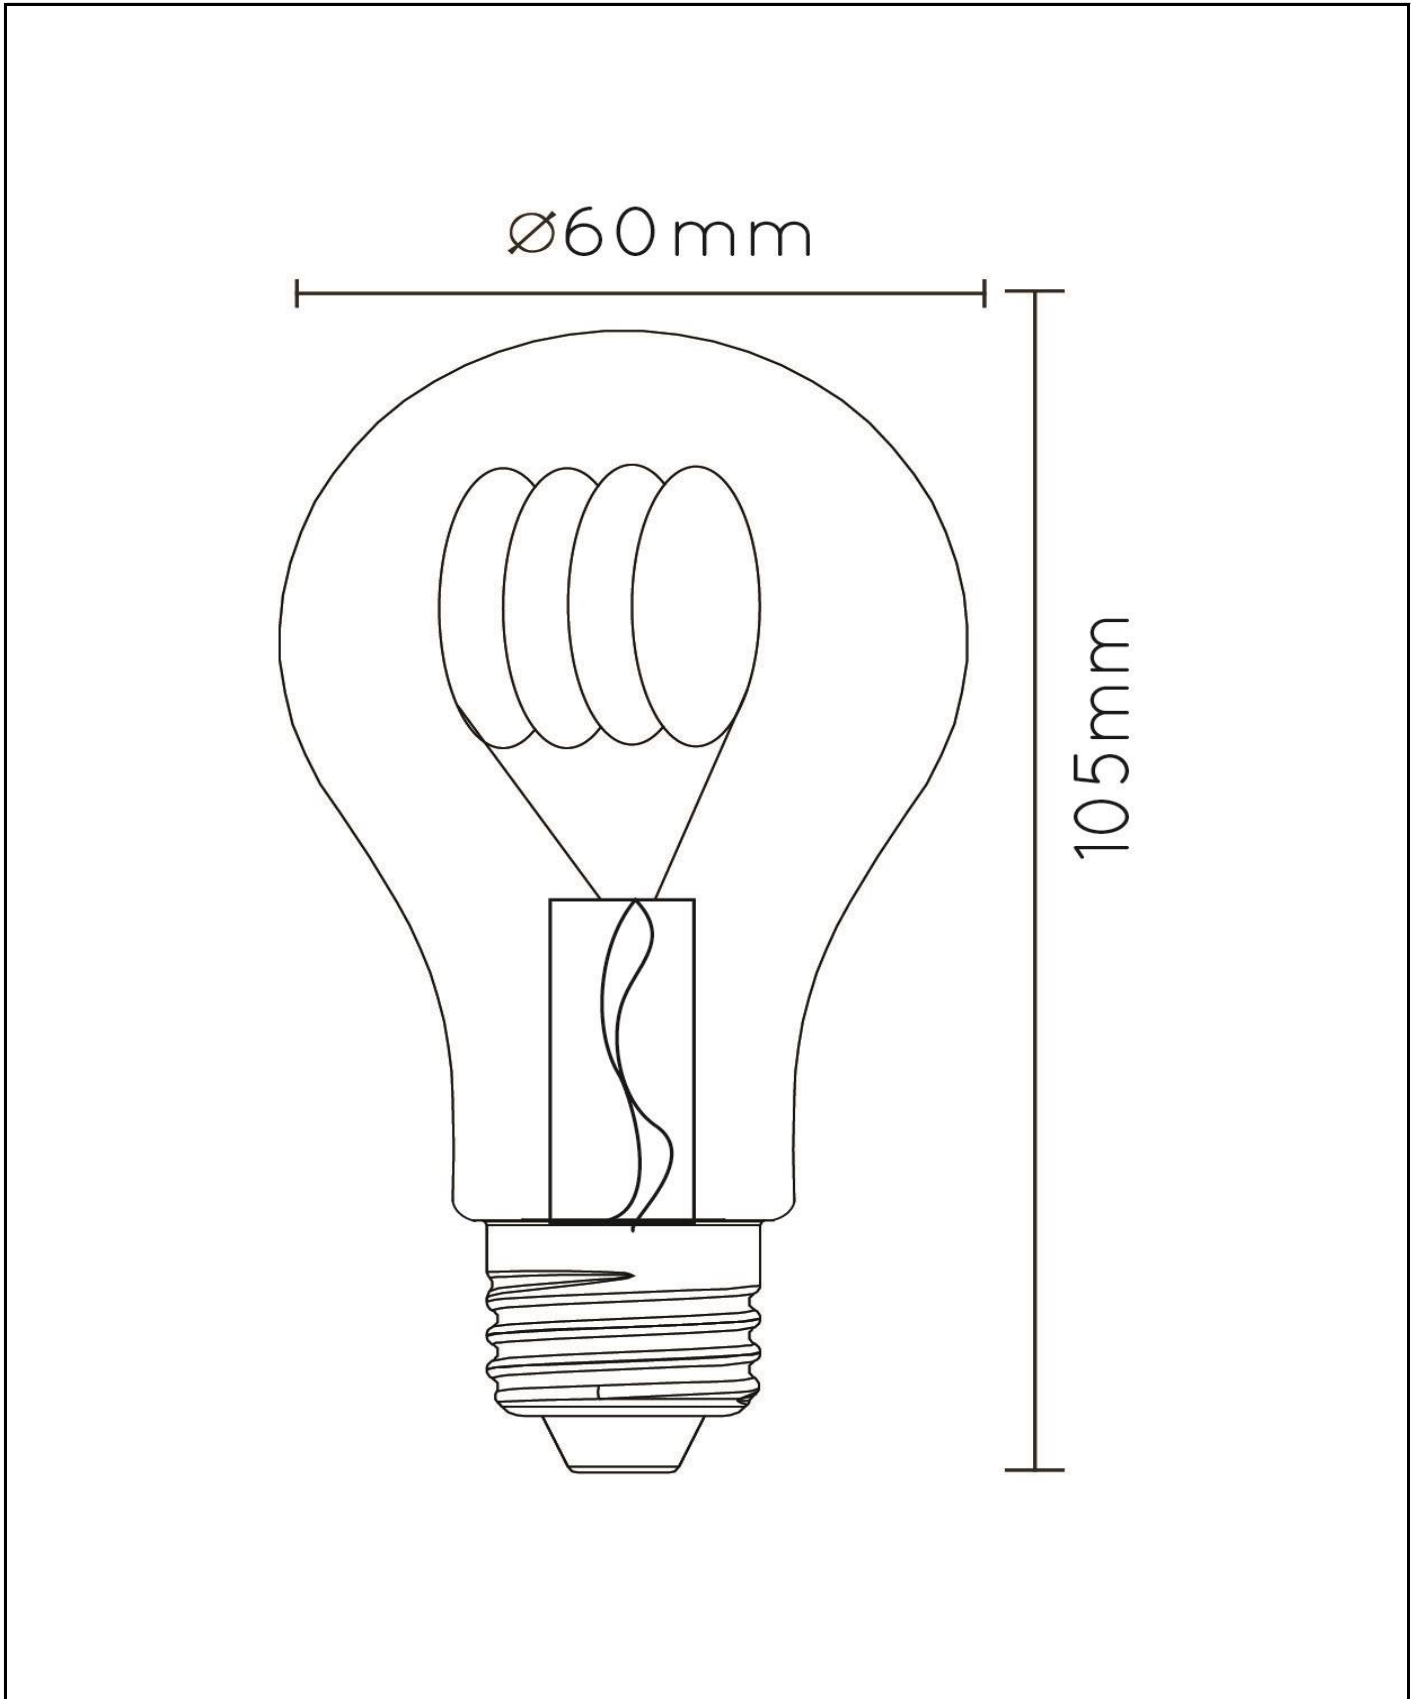

A60 Class A

Item number: 49080/07/60
EAN code: 5411212491800

For more specifications or dimensions of this product please visit
www.lucide.com