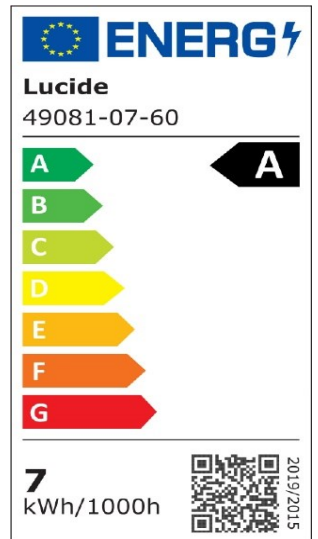

#ILLUMINATESYOURWORLD

Take a look at how others around the world use Lucide products

Follow us for the latest lighting trends!

LUCIDE

Item number: 49081/07/60
EAN code: 5411212491817

G80 Class A

General

Dimensions LxWxH: 8cm x 8cm x 12,2cm
Main material: Glass
Color: Transparent
Style: Modern
Shape: Globe
Weight: 0,04kg
Warranty: 30 Days
Lumen: 1 x 1480lm
Colour temperature: 2700K
Beam angle (if directional): 360°
Color Rendering Index: 80
Expected lifetime: 15000h

Specifications

Dimmable: No
Sensor: Without Sensor
Control: Light Switch Control
Power supply: Adapter/Power Grid
IP-class: 20
Electric class: 2
Number of light sources: 1
Lamp socket: E27
Wattage: 1 x 7W
Power requirements: 220-240V-50Hz

step 1 - 0 lm
step 2 - 180 lm
step 3 - 450 lm
step 4 - 1080 lm

For more specifications of this product please visit
www.lucide.com

G80 Class A

Item number: 49081/07/60
EAN code: 5411212491817

For more specifications or dimensions of this product please visit
www.lucide.com