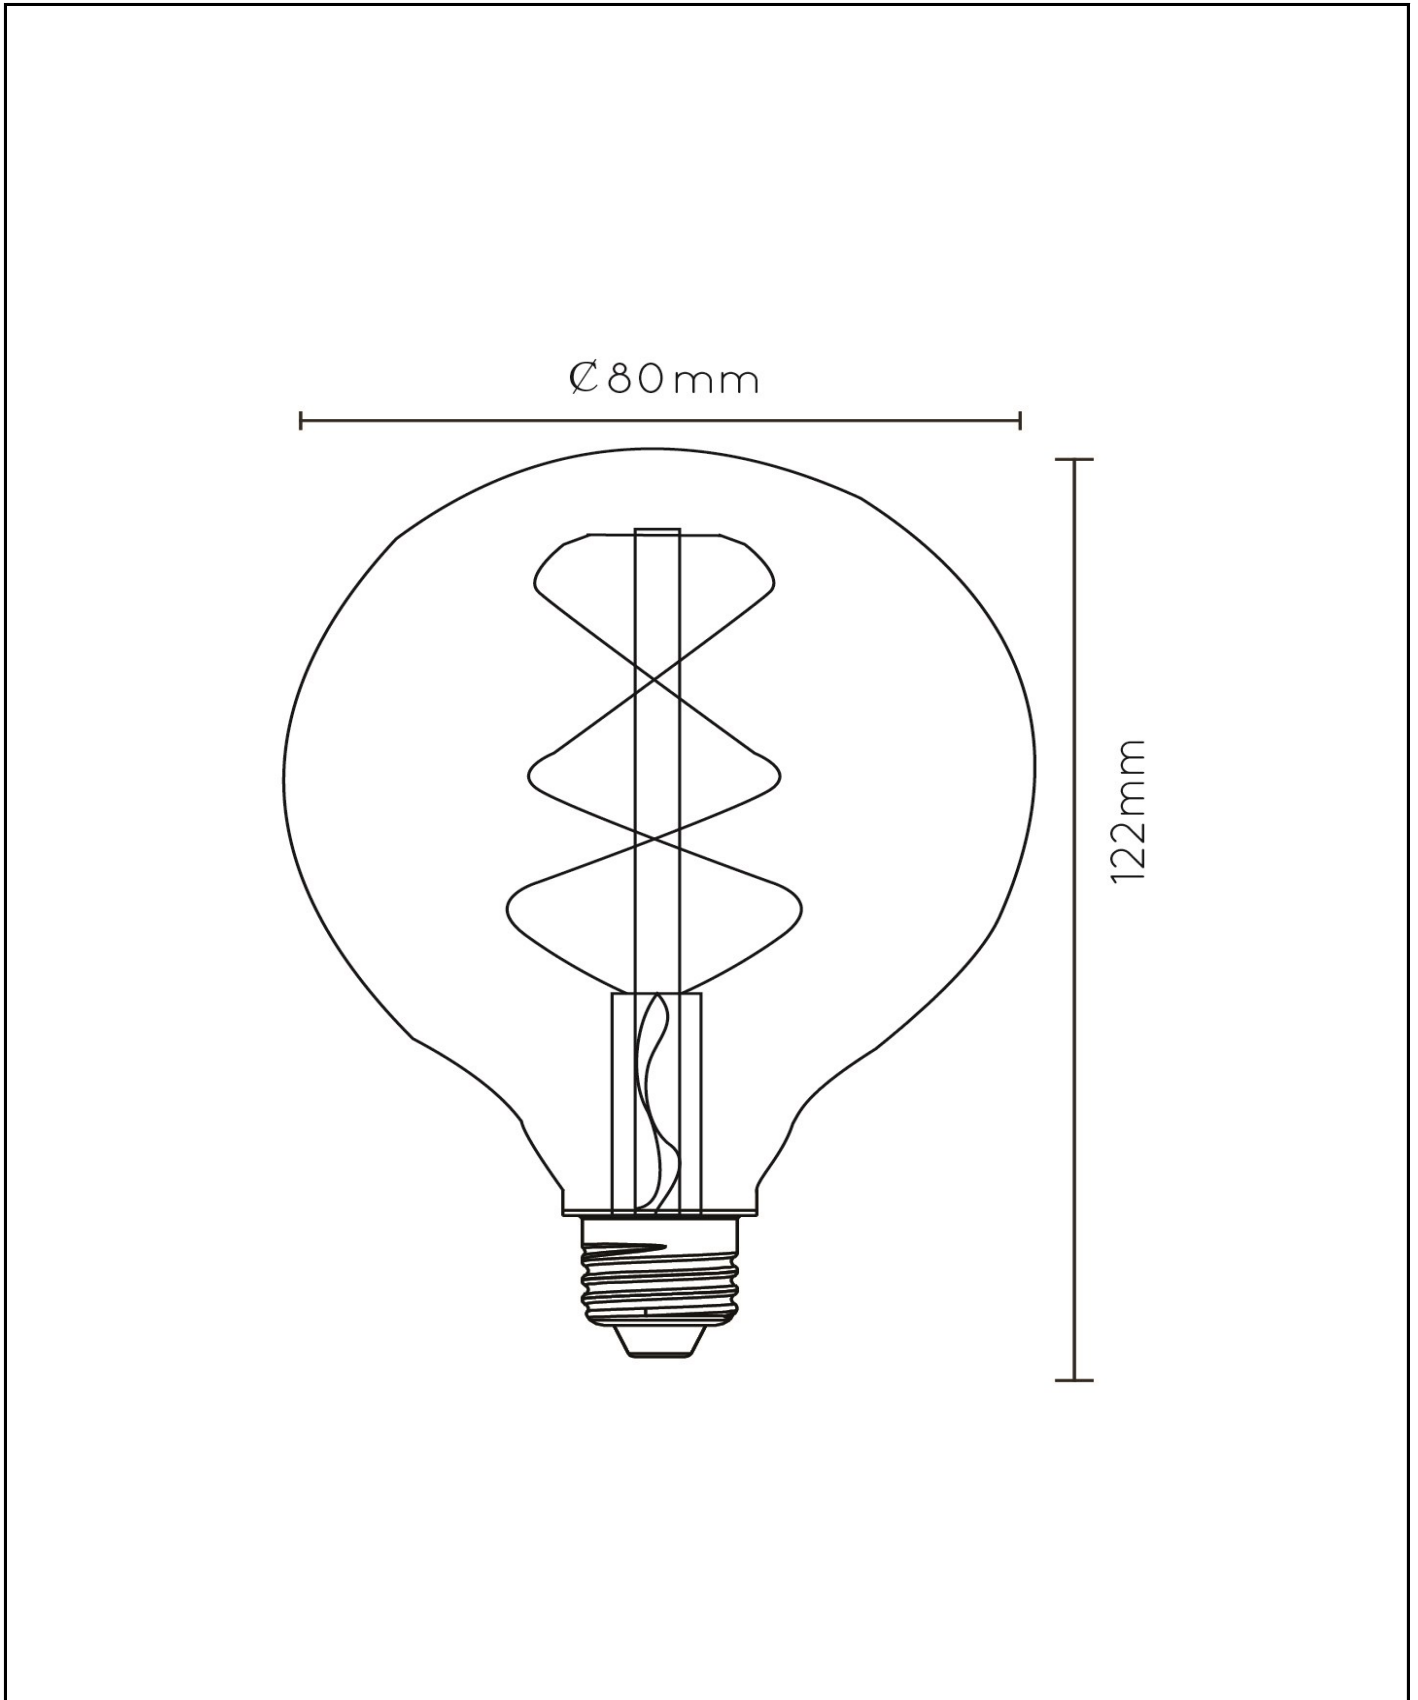

#ILLUMINATESYOURWORLD

Take a look at how others around the world use Lucide products

Follow us for the latest lighting trends!

LUCIDE

Item number: 49081/07/60
EAN code: 5411212491817

G80 Class A

General

Dimensions LxWxH: 8cm x 8cm x 12,2cm
Main material: Glass
Color: Transparent
Style: Modern
Shape: Globe
Weight: 0,04kg
Warranty: 30 Days
Lumen: 1 x 1480lm
Colour temperature: 2700K
Beam angle (if directional): 360°
Color Rendering Index: 80
Expected lifetime: 15000h

Specifications

Dimmable: No
Sensor: Without Sensor
Control: Light Switch Control
Power supply: Adapter/Power Grid
IP-class: 20
Electric class: 2
Number of light sources: 1
Lamp socket: E27
Wattage: 1 x 7W
Power requirements: 220-240V-50Hz

step 1 - 0 lm
step 2 - 180 lm
step 3 - 450 lm
step 4 - 1080 lm

For more specifications of this product please visit
www.lucide.com

G80 Class A

Item number: 49081/07/60
EAN code: 5411212491817

For more specifications or dimensions of this product please visit
www.lucide.com