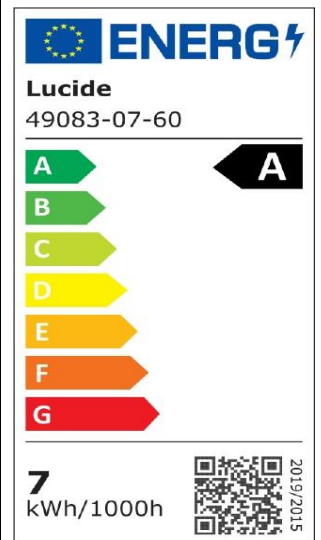

#ILLUMINATESYOURWORLD

Take a look at how others around the world use Lucide products

Follow us for the latest lighting trends!

LUCIDE

Item number: 49083/07/60
EAN code: 5411212491831

G125 Class A

General

Dimensions LxWxH: 12,5cm x 12,5cm x 17,5cm
Main material: Glass
Color: Transparent
Style: Modern
Shape: Globe
Weight: 0,15kg
Warranty: 30 Days
Lumen: 1 x 1480lm
Colour temperature: 2700K
Beam angle (if directional): 360°
Color Rendering Index: 80
Expected lifetime: 15000h

Specifications

Dimmable: No
Adjustable in height: Not In Height Adjustable
Directional: Not Directional
Sensor: Without Sensor
Control: Light Switch Control
Power supply: Adapter/Power Grid
IP-class: 20
Electric class: 2
Number of light sources: 1
Lamp socket: E27
Wattage: 1 x 7W
Power requirements: 220-240V-50Hz