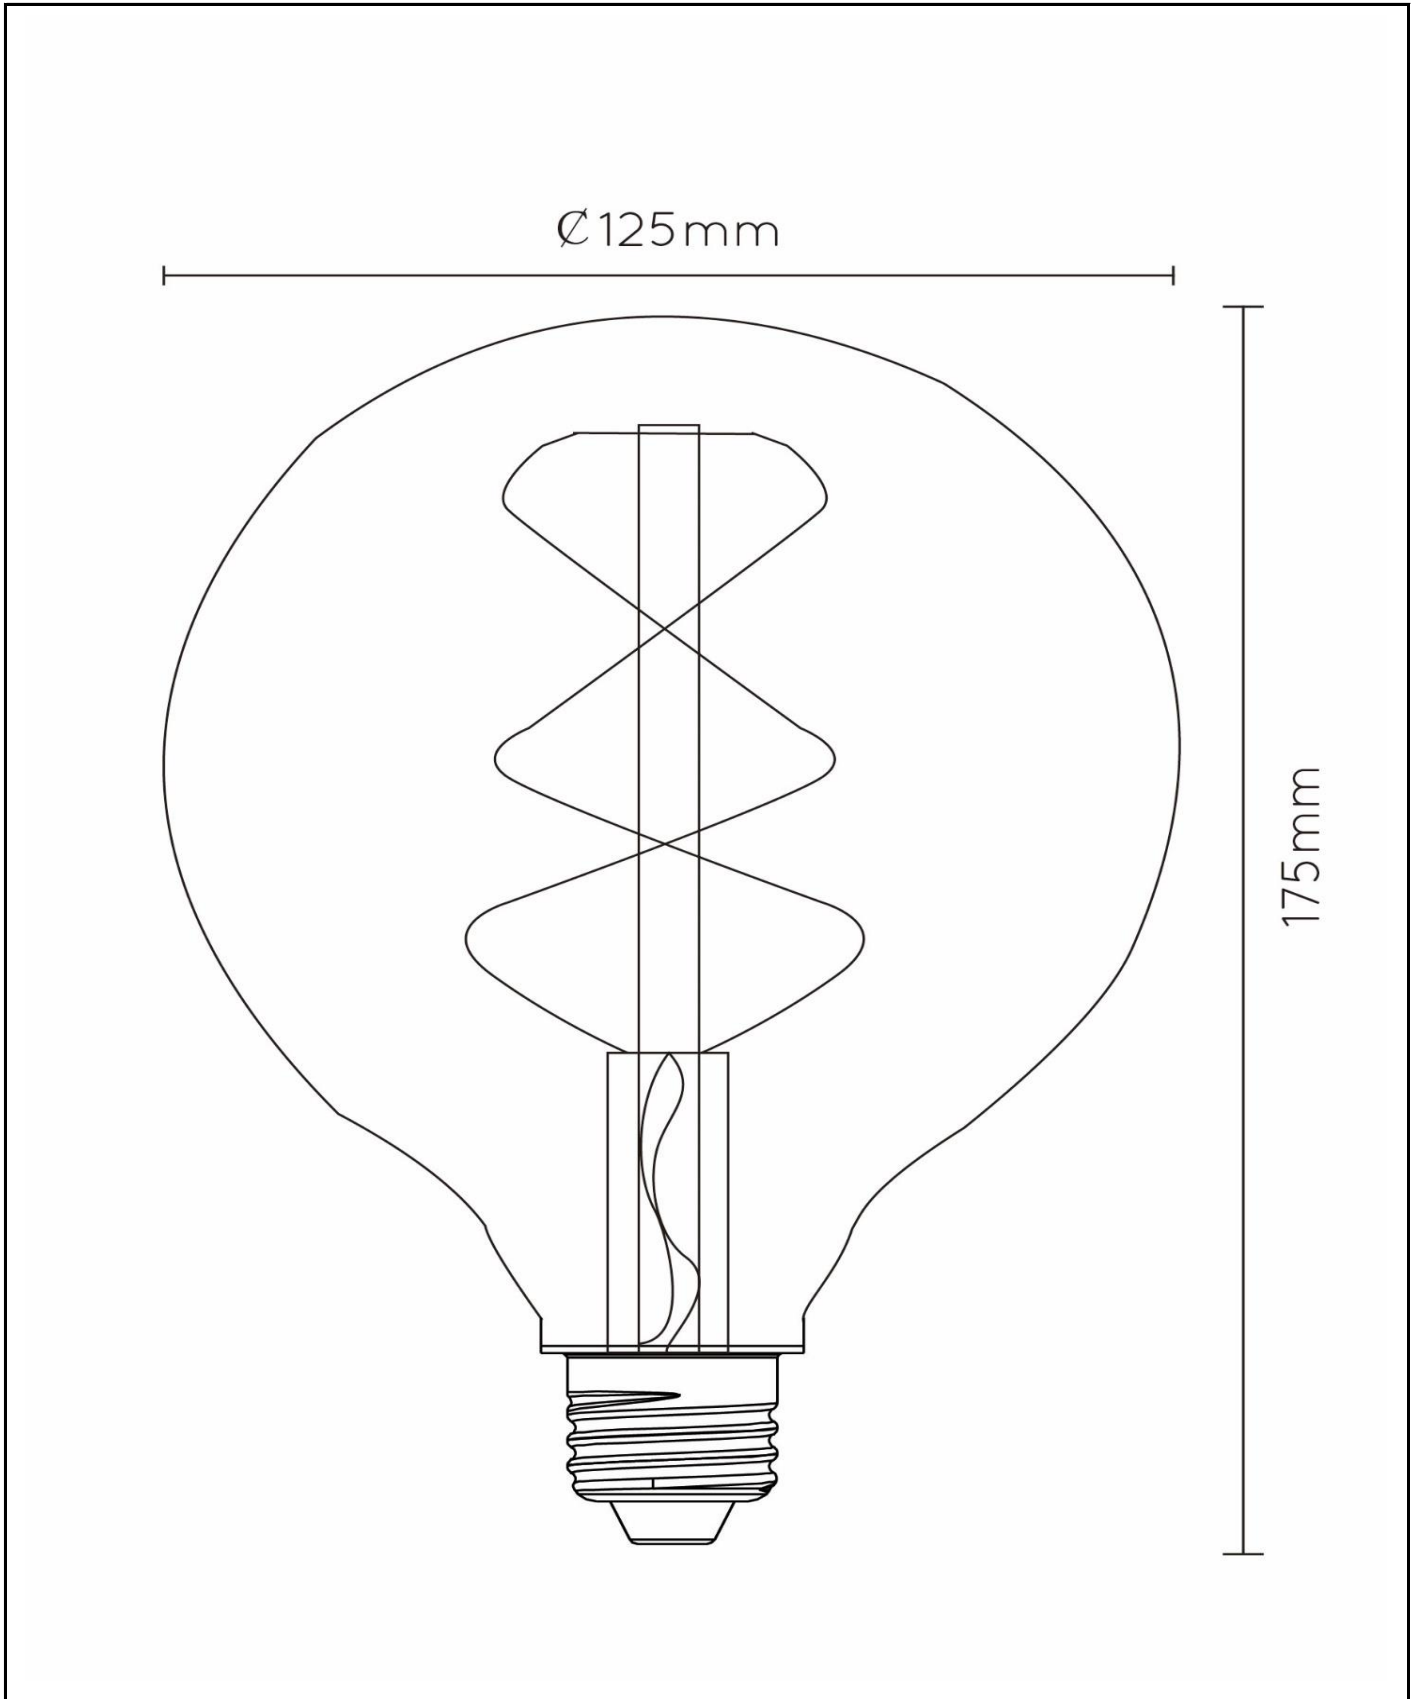

G125 Class A

Item number: 49083/07/60
EAN code: 5411212491831

For more specifications or dimensions of this product please visit
www.lucide.com