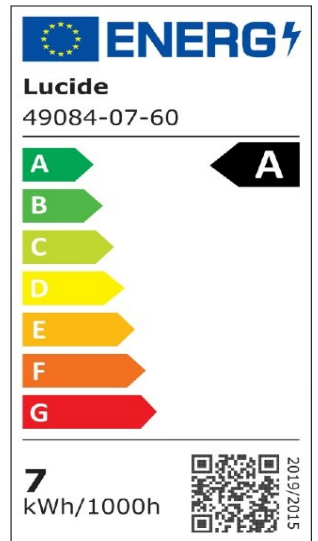

#ILLUMINATESYOURWORLD

Take a look at how others around the world use Lucide products

Follow us for the latest lighting trends!

LUCIDE

Item number: 49084/07/60
EAN code: 5411212491848

ST64 Class A

General

Dimensions LxWxH: 6,4cm x 6,4cm x 14,6cm
Main material: Glass
Color: Transparent
Style: Modern
Shape: Droplet
Weight: 0,04kg
Warranty: 30 Days
Lumen: 1 x 1480lm
Colour temperature: 2700K
Beam angle (if directional): 360°
Color Rendering Index: 80
Expected lifetime: 15000h

Specifications

Dimmable: No
Adjustable in height: Not In Height Adjustable
Directional: Not Directional
Sensor: Without Sensor
Control: Light Switch Control
Power supply: Adapter/Power Grid
IP-class: 20
Electric class: 2
Number of light sources: 1
Lamp socket: E27
Wattage: 1 x 7W
Power requirements: 220-240V-50Hz