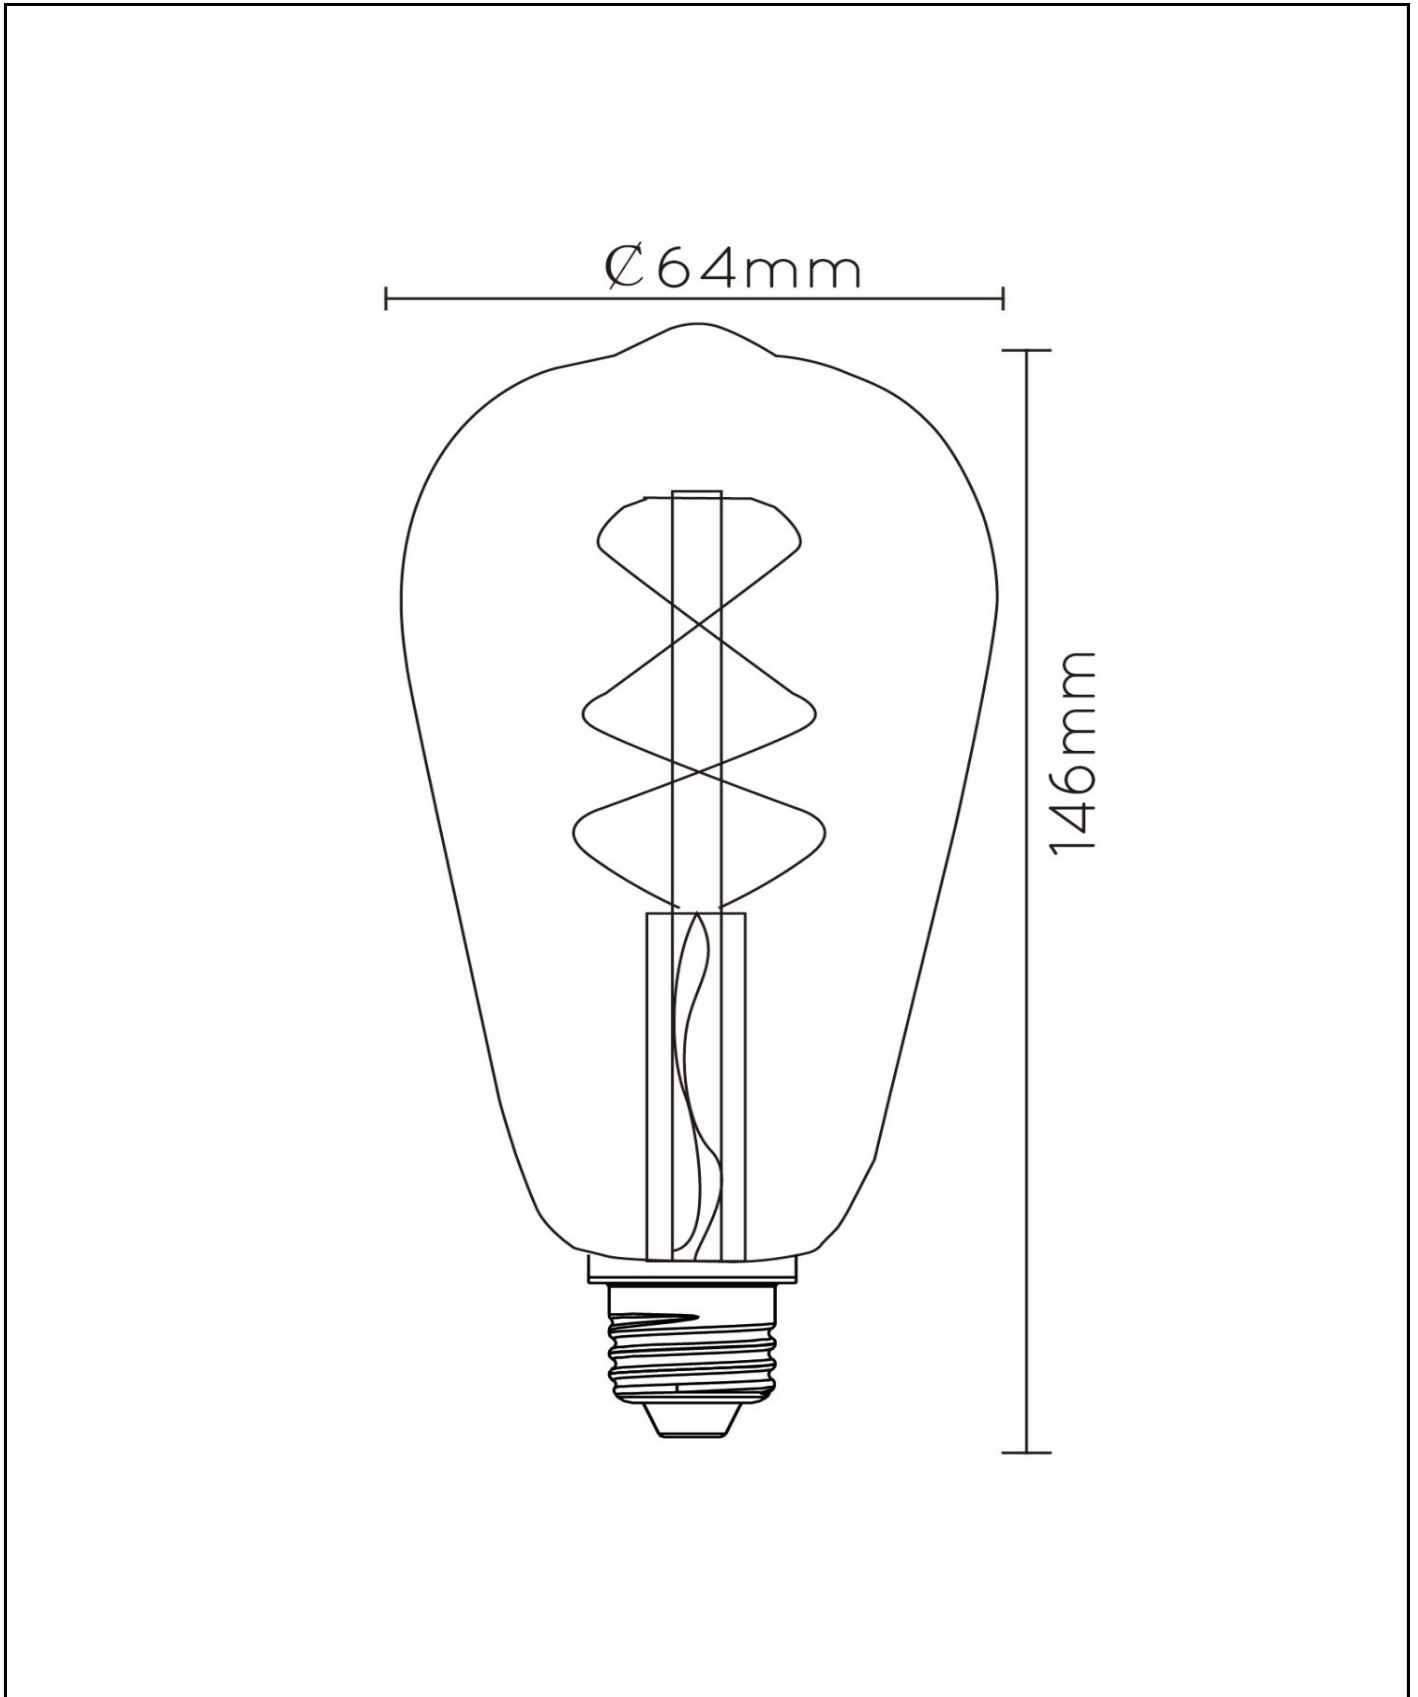

ST64 Class A

Item number: 49084/07/60
EAN code: 5411212491848

For more specifications or dimensions of this product please visit
www.lucide.com