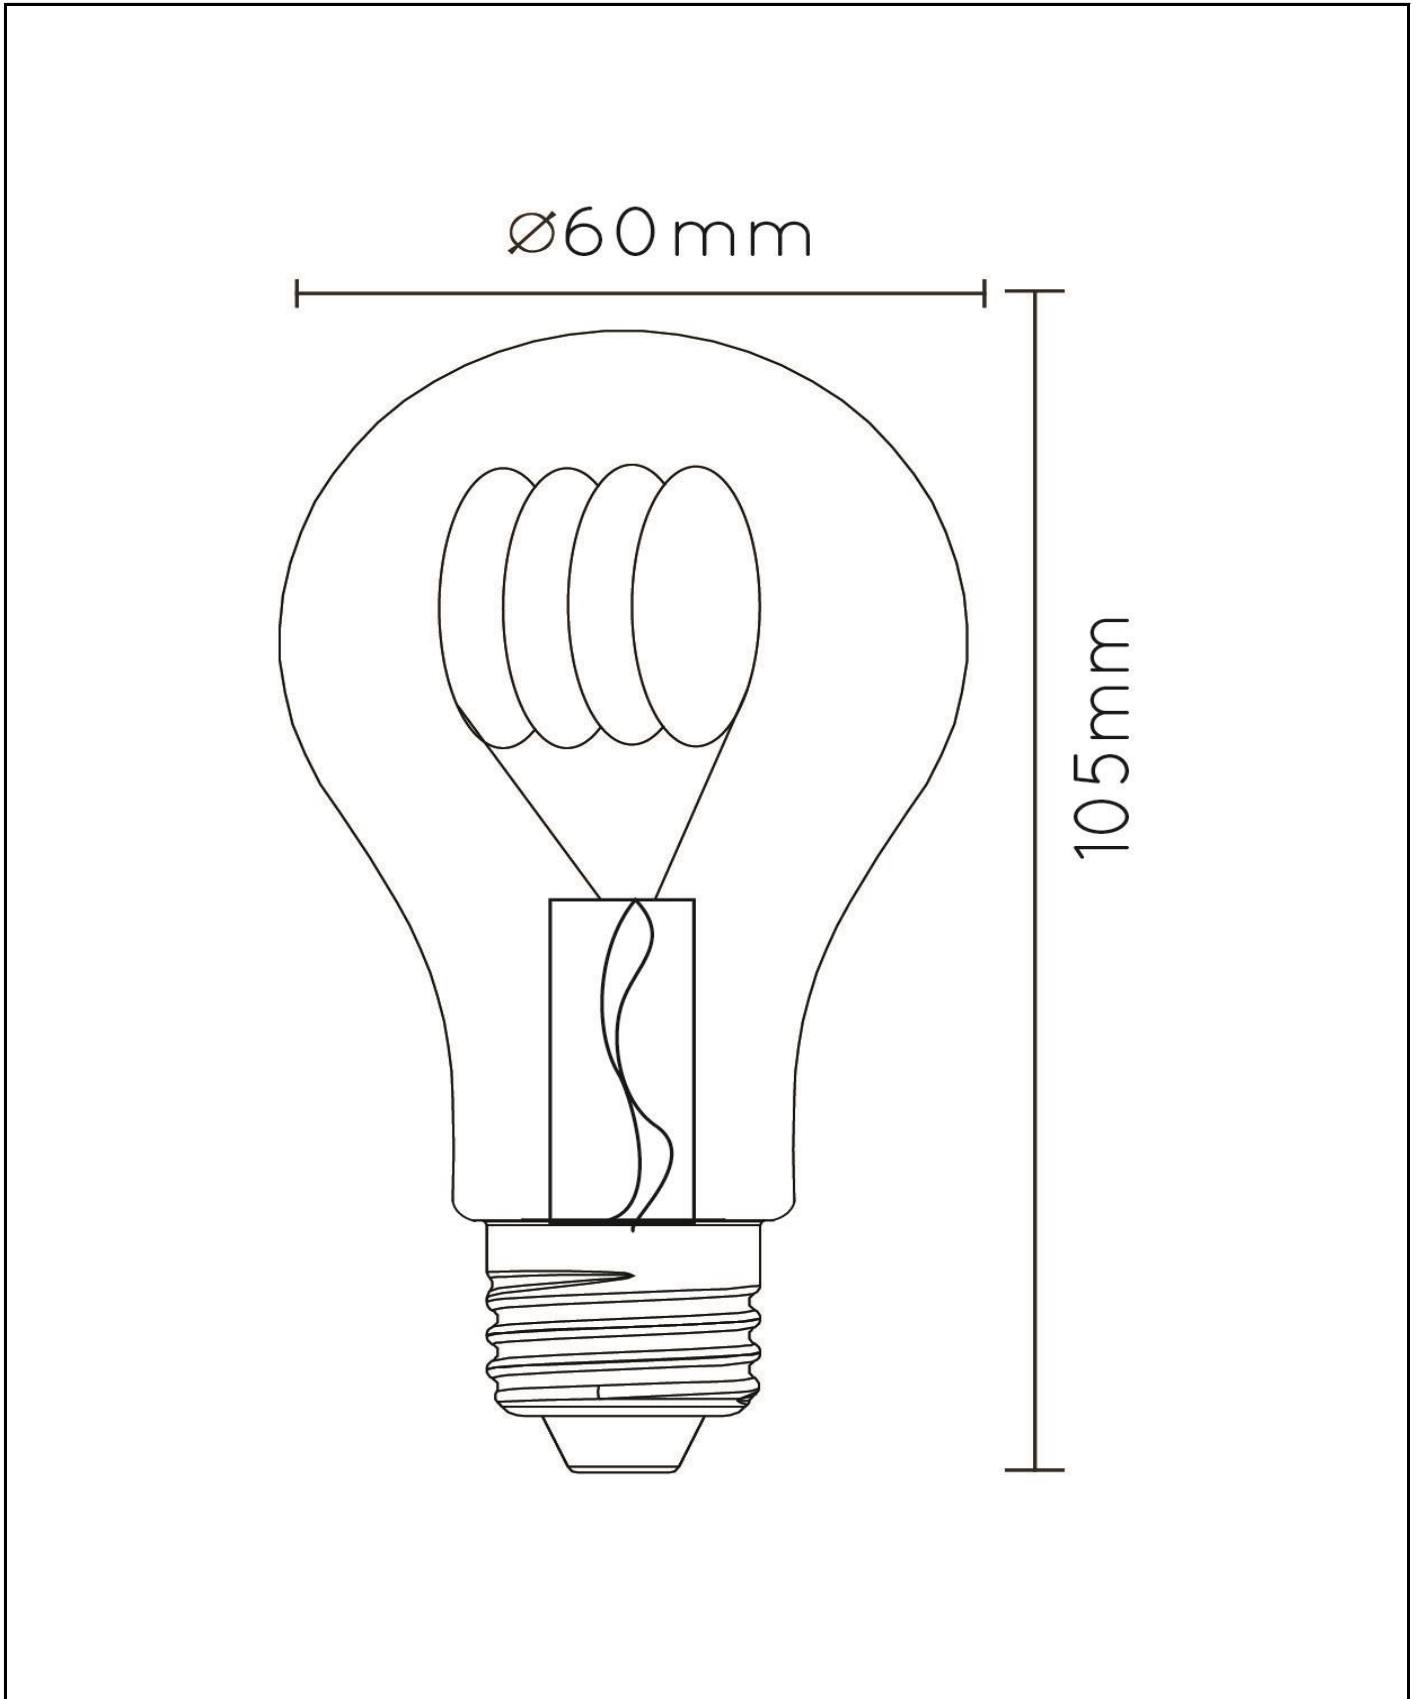

A60 Class B

Item number: 49085/07/60
EAN code: 5411212491855

For more specifications or dimensions of this product please visit
www.lucide.com