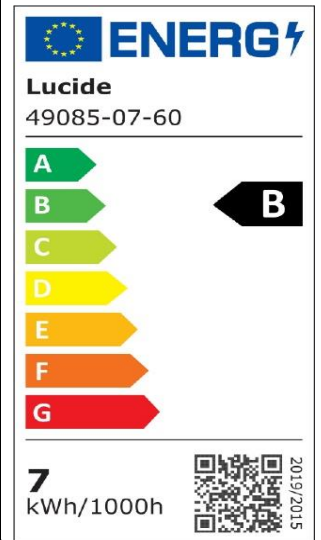

#ILLUMINATESYOURWORLD

Take a look at how others around the world use Lucide products

Follow us for the latest lighting trends!

LUCIDE

Item number: 49085/07/60  
EAN code: 5411212491855

A60 Class B

## General

Dimensions LxWxH: 6,4cm x 6,4cm x 14,6cm  
Main material: Glass  
Color: Transparant  
Style: Modern  
Shape: Bulb  
Weight: 0,04kg  
Warranty: 30 Days  
Lumen: 1 x 1300lm  
Colour temperature: 2700K  
Beam angle (if directional): 360°  
Color Rendering Index: 80  
Expected lifetime: 15000h

## Specifications

Dimmable: Yes  
Adjustable in height: Not In Height Adjustable  
Directional: Not Directional  
Sensor: Without Sensor  
Control: Light Switch Control  
Power supply: Adapter/Power Grid  
IP-class: 20  
Electric class: 2  
Number of light sources: 1  
Lamp socket: E27  
Wattage: 1 x 7W  
Power requirements: 220-240V-50Hz