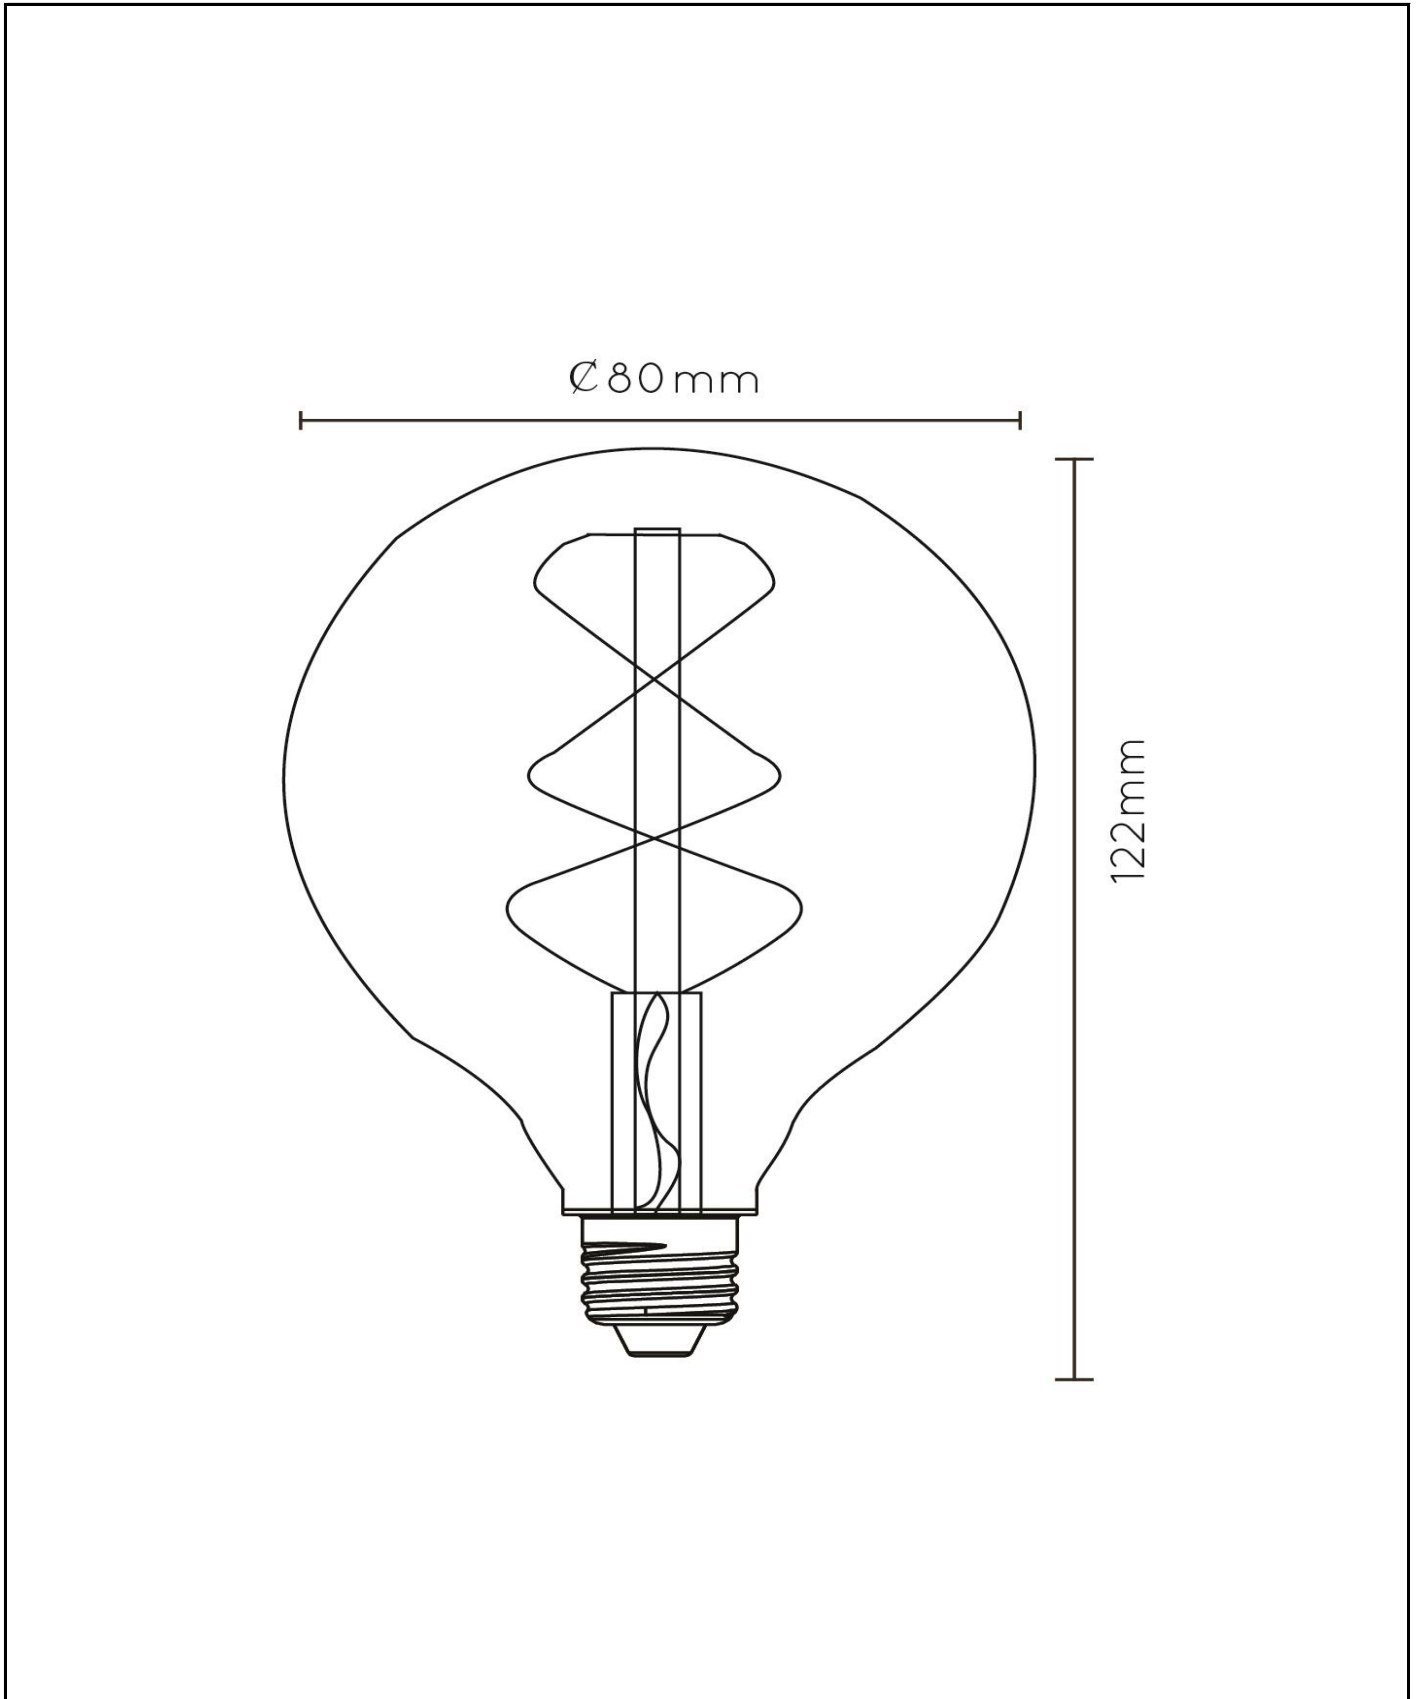

#ILLUMINATESYOURWORLD

Take a look at how others around the world use Lucide products

Follow us for the latest lighting trends!

LUCIDE

Item number: 49086/07/60
EAN code: 5411212491862

G80 Class B

General

Dimensions LxWxH: 8cm x 8cm x 12,2cm
Main material: Glass
Color: Transparent
Style: Modern
Shape: Globe
Weight: 0,04kg
Warranty: 30 Days
Lumen: 1 x 1300lm
Colour temperature: 2700K
Beam angle (if directional): 360°
Color Rendering Index: 80
Expected lifetime: 15000h

Specifications

Dimmable: Yes
Sensor: Without Sensor
Control: Light Switch Control
Power supply: Adapter/Power Grid
IP-class: 20
Electric class: 2
Number of light sources: 1
Lamp socket: E27
Wattage: 1 x 7W
Power requirements: 220-240V-50Hz

step 1 - 0 lm
step 2 - 180 lm
step 3 - 450 lm
step 4 - 1080 lm

For more specifications of this product please visit
www.lucide.com

G80 Class B

Item number: 49086/07/60
EAN code: 5411212491862

For more specifications or dimensions of this product please visit
www.lucide.com