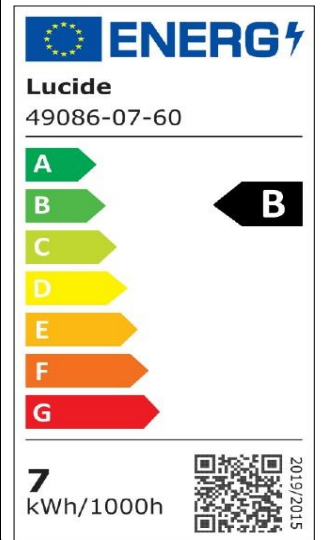

#ILLUMINATESYOURWORLD

Take a look at how others around the world use Lucide products

Follow us for the latest lighting trends!

LUCIDE

Item number: 49086/07/60
EAN code: 5411212491862

G80 Class B

General

Dimensions LxWxH: 8cm x 8cm x 12,2cm
Main material: Glass
Color: Transparent
Style: Modern
Shape: Globe
Weight: 0,04kg
Warranty: 30 Days
Lumen: 1 x 1300lm
Colour temperature: 2700K
Beam angle (if directional): 360°
Color Rendering Index: 80
Expected lifetime: 15000h

Specifications

Dimmable: Yes
Sensor: Without Sensor
Control: Light Switch Control
Power supply: Adapter/Power Grid
IP-class: 20
Electric class: 2
Number of light sources: 1
Lamp socket: E27
Wattage: 1 x 7W
Power requirements: 220-240V-50Hz

step 1 - 0 lm
step 2 - 180 lm
step 3 - 450 lm
step 4 - 1080 lm

For more specifications of this product please visit
www.lucide.com

G80 Class B

Item number: 49086/07/60
EAN code: 5411212491862

For more specifications or dimensions of this product please visit
www.lucide.com