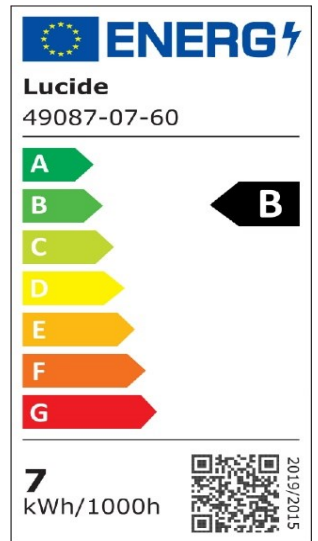

#ILLUMINATESYOURWORLD

Take a look at how others around the world use Lucide products

Follow us for the latest lighting trends!

LUCIDE

Item number: 49087/07/60
EAN code: 5411212491879

G95 Class B

General

Dimensions LxWxH: 9,5cm x 9,5cm x 13,8cm
Main material: Glass
Color: Transparant
Style: Modern
Shape: Globe
Weight: 0,05kg
Warranty: 30 Days
Lumen: 1 x 1300lm
Colour temperature: 2700K
Beam angle (if directional): 360°
Color Rendering Index: 80
Expected lifetime: 15000h

Specifications

Dimmable: Yes
Adjustable in height: Not In Height Adjustable
Directional: Not Directional
Sensor: Without Sensor
Control: Light Switch Control
Power supply: Adapter/Power Grid
IP-class: 20
Electric class: 2
Number of light sources: 1
Lamp socket: E27
Wattage: 1 x 7W
Power requirements: 220-240V-50Hz