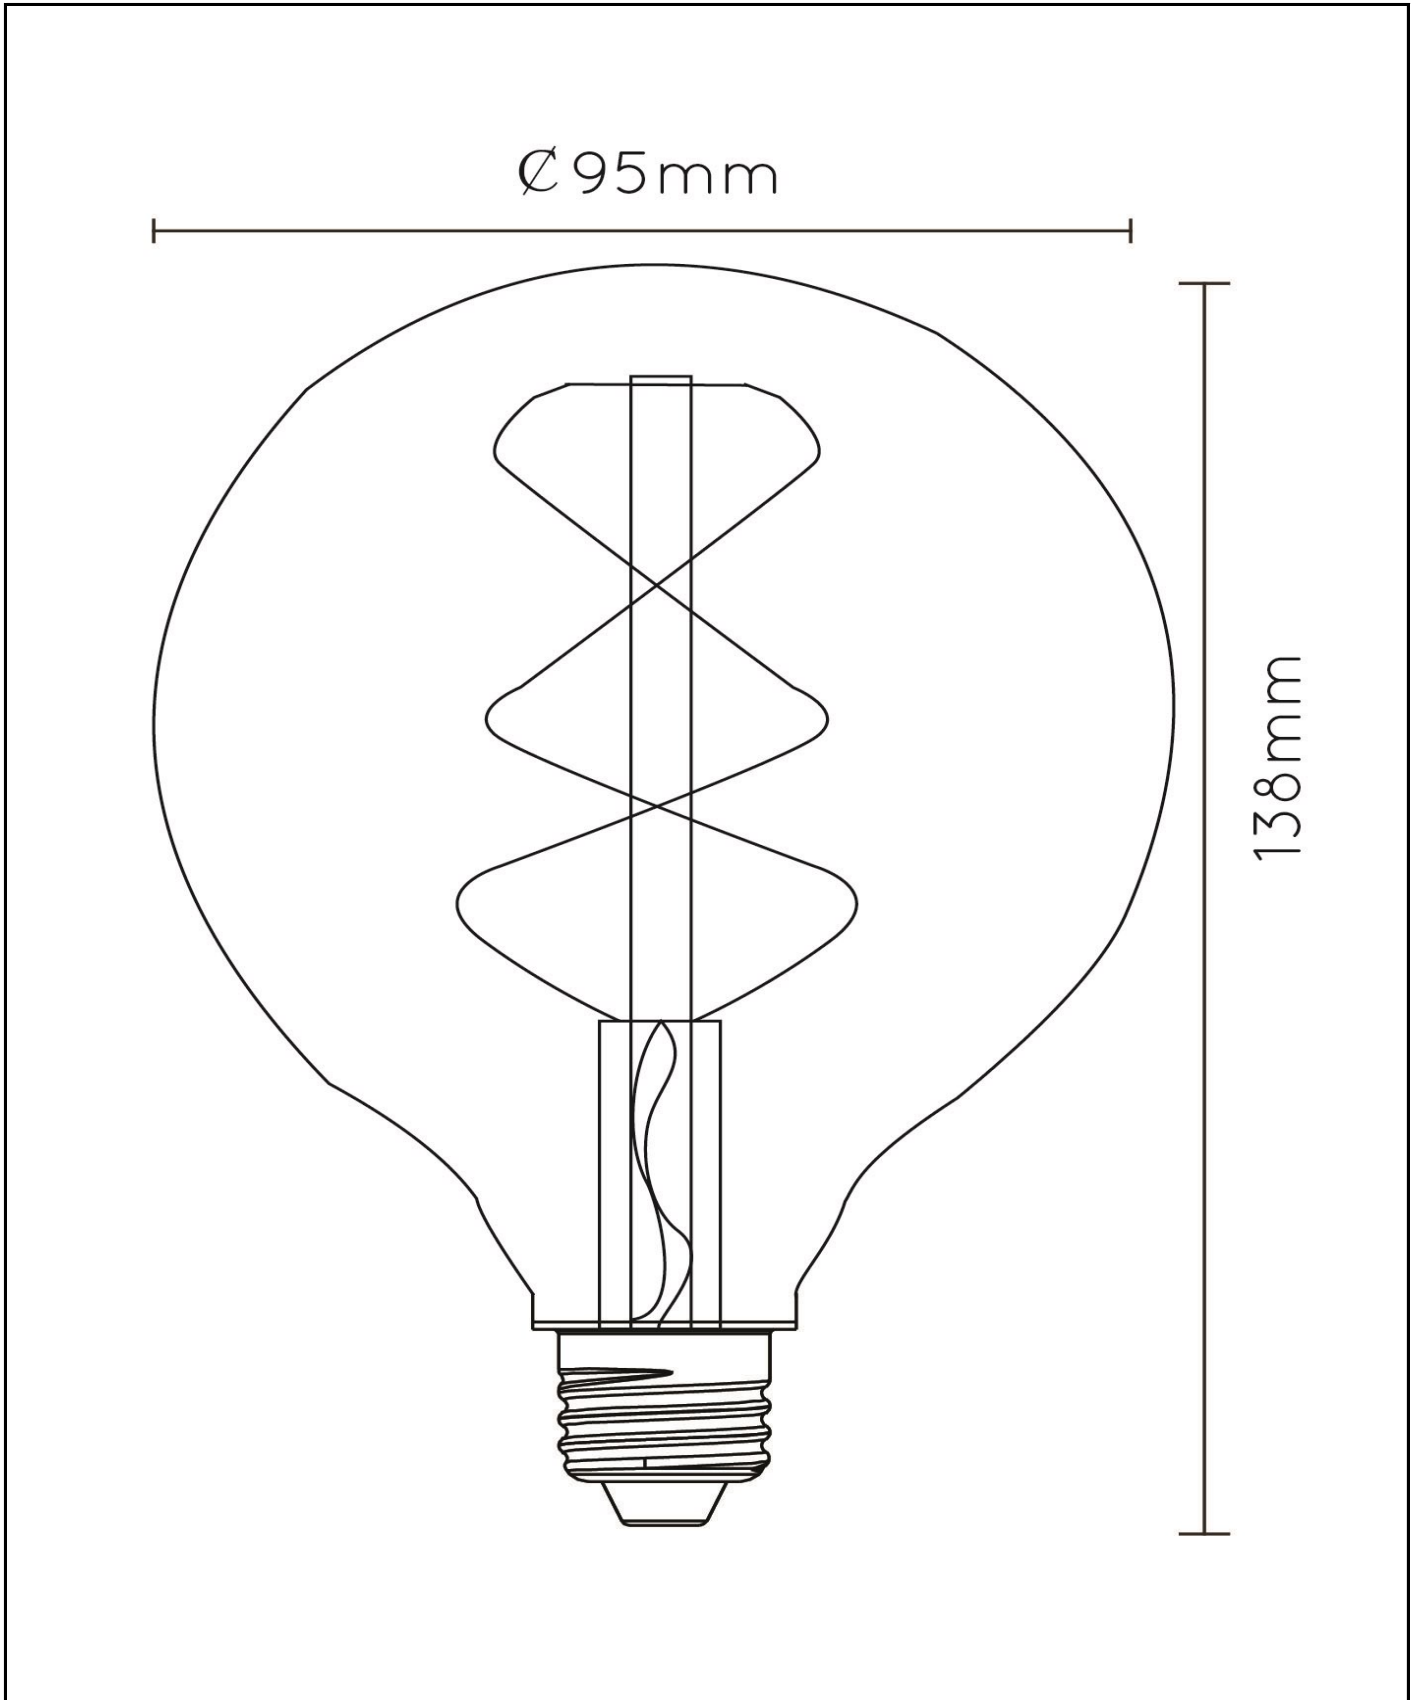

G95 Class B

Item number: 49087/07/60
EAN code: 5411212491879

For more specifications or dimensions of this product please visit
www.lucide.com