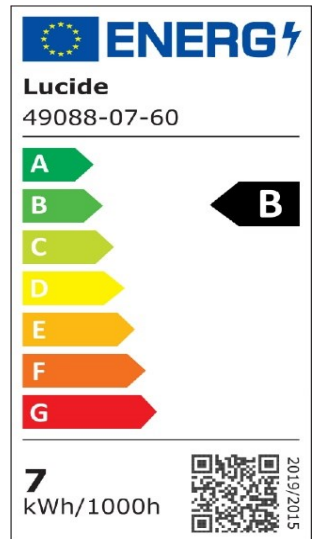

#ILLUMINATESYOURWORLD

Take a look at how others around the world use Lucide products

Follow us for the latest lighting trends!

LUCIDE

Item number: 49088/07/60  
EAN code: 5411212491886

G125 Class B

## General

Dimensions LxWxH: 12,5cm x 12,5cm x 17,5cm  
Main material: Glass  
Color: Transparant  
Style: Modern  
Shape: Globe  
Weight: 0,15kg  
Warranty: 30 Days  
Lumen: 1 x 1300lm  
Colour temperature: 2700K  
Beam angle (if directional): 360°  
Color Rendering Index: 80  
Expected lifetime: 15000h

## Specifications

Dimmable: Yes  
Adjustable in height: Not In Height Adjustable  
Directional: Not Directional  
Sensor: Without Sensor  
Control: Light Switch Control  
Power supply: Adapter/Power Grid  
IP-class: 20  
Electric class: 2  
Number of light sources: 1  
Lamp socket: E27  
Wattage: 1 x 7W  
Power requirements: 220-240V-50Hz