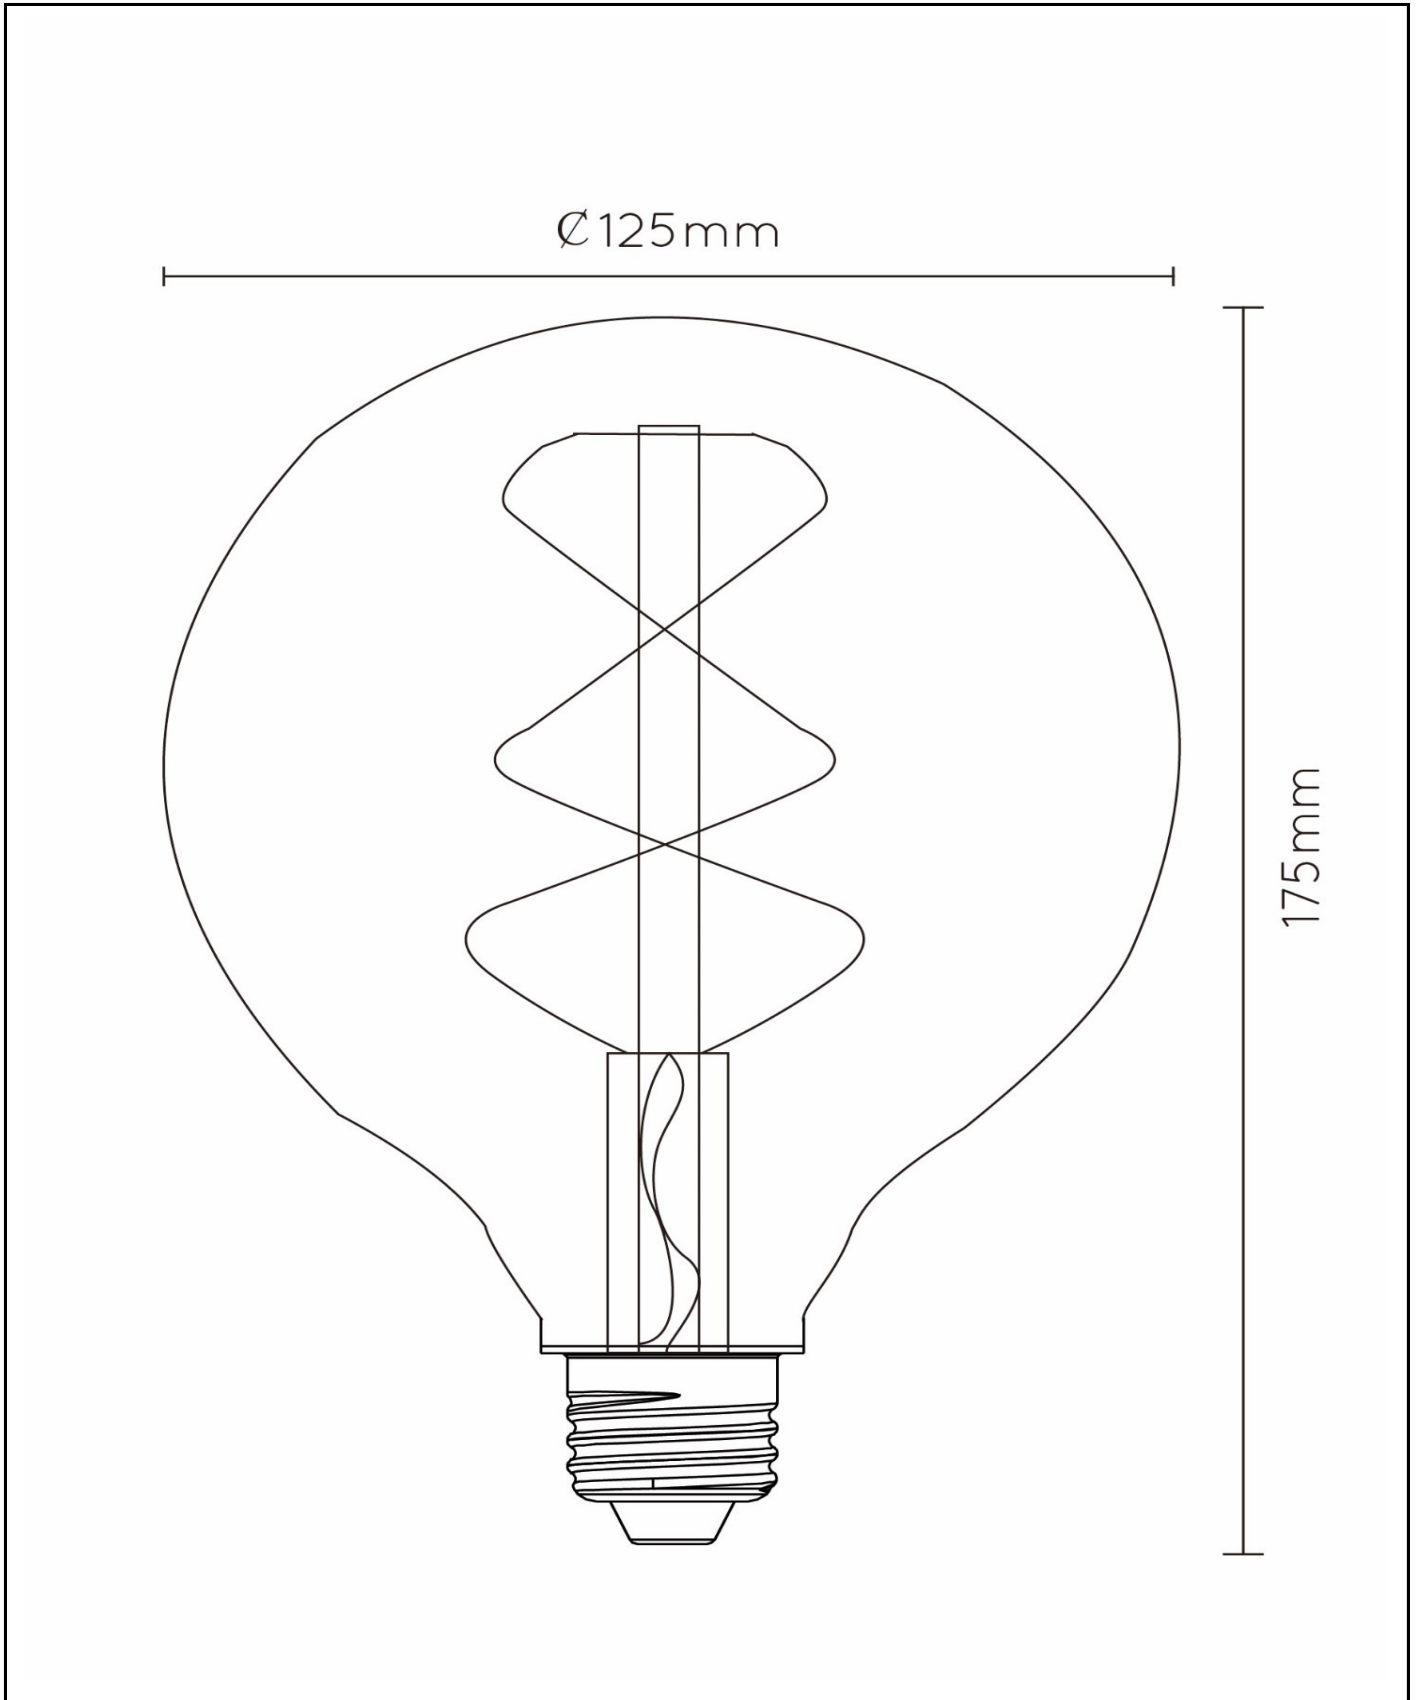

G125 Class B

Item number: 49088/07/60
EAN code: 5411212491886

For more specifications or dimensions of this product please visit
www.lucide.com