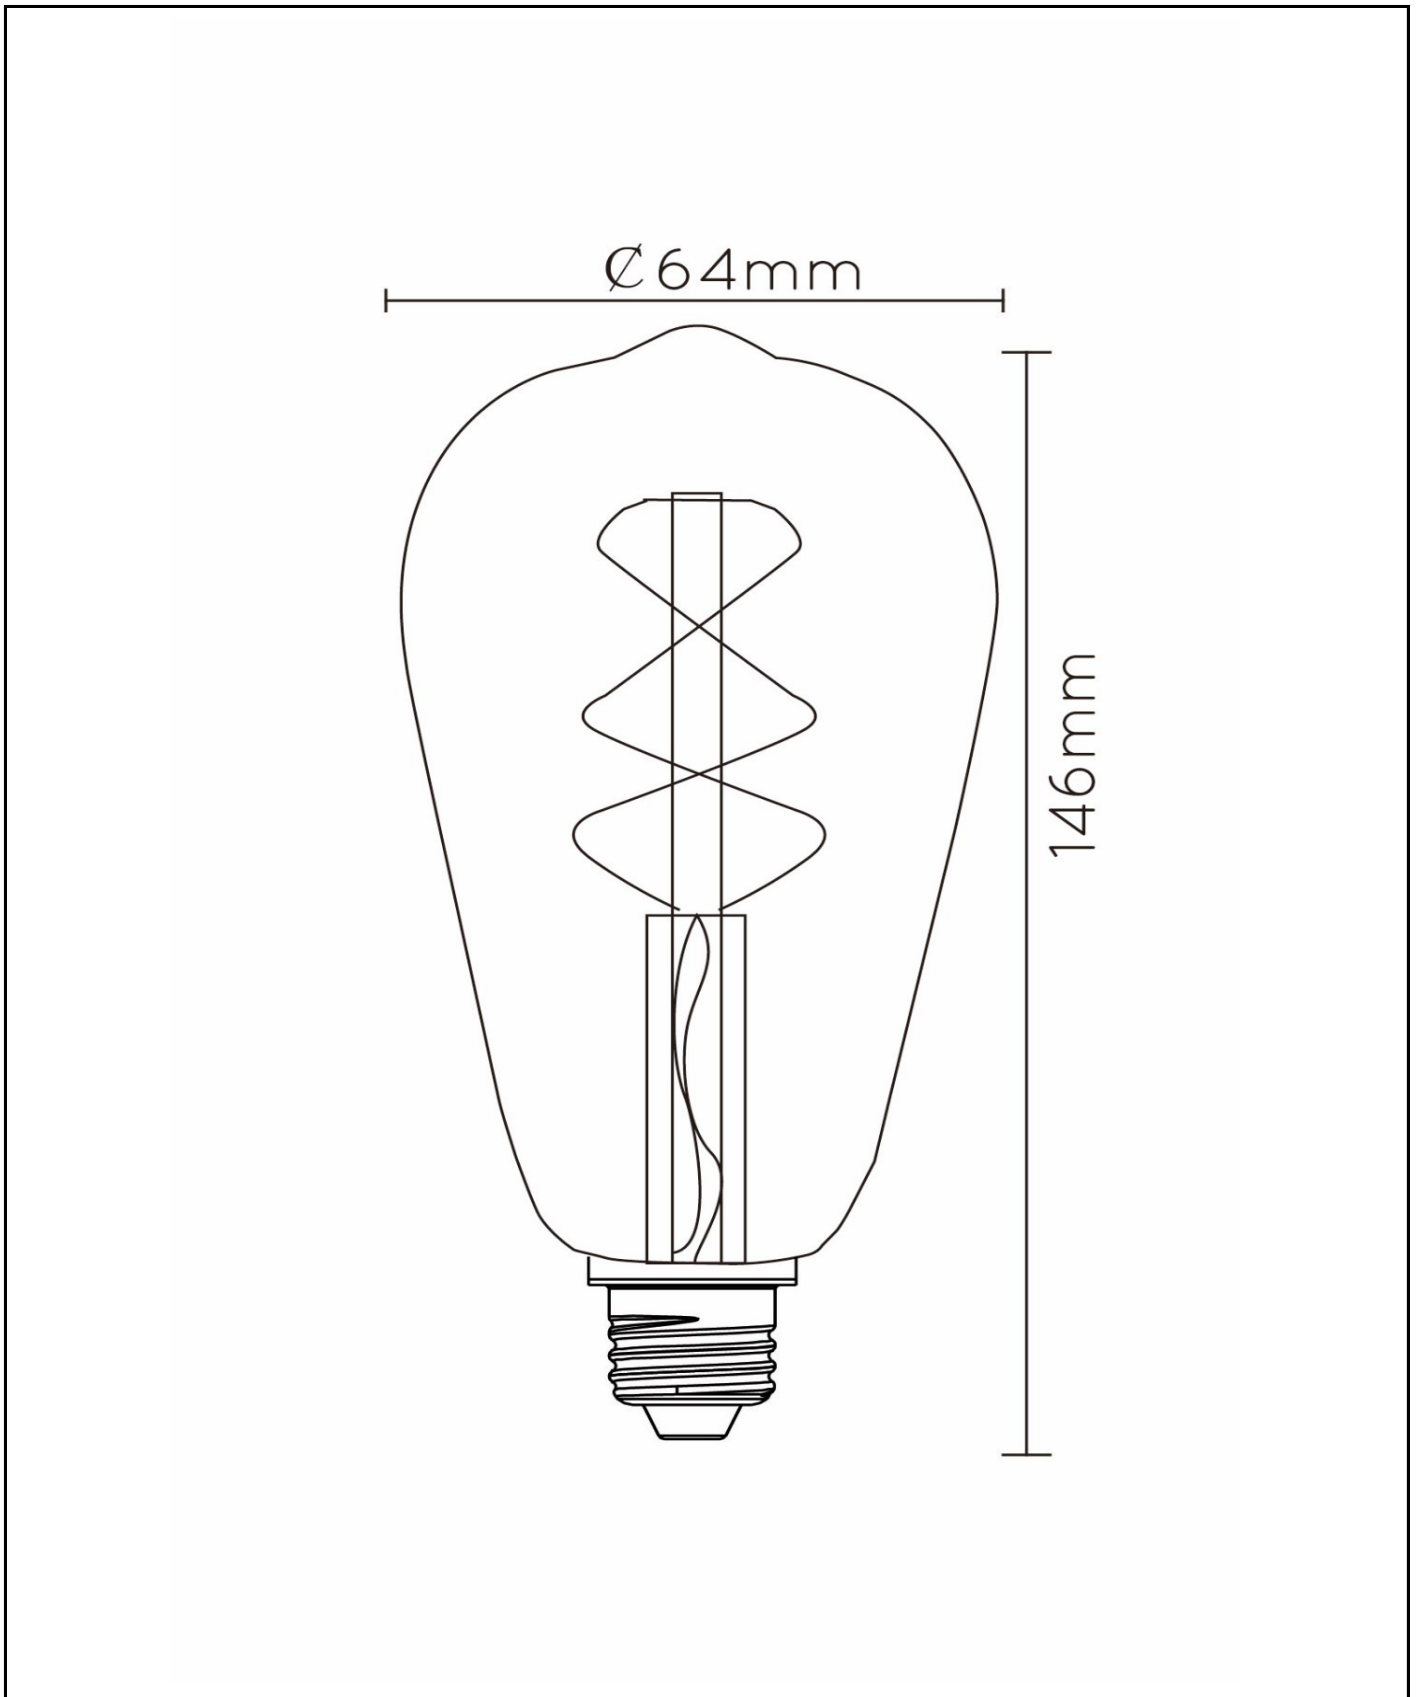

ST64 Class B

Item number: 49089/07/60
EAN code: 5411212491893

For more specifications or dimensions of this product please visit
www.lucide.com