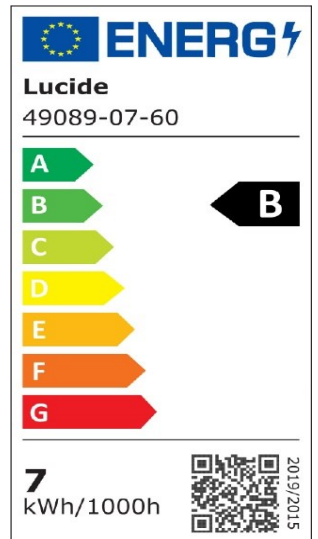

#ILLUMINATESYOURWORLD

Take a look at how others around the world use Lucide products

Follow us for the latest lighting trends!

LUCIDE

Item number: 49089/07/60
EAN code: 5411212491893

ST64 Class B

General

Dimensions LxWxH: 6,4cm x 6,4cm x 14,6cm
Main material: Glass
Color: Transparant
Style: Modern
Shape: Droplet
Weight: 0,04kg
Warranty: 30 Days
Lumen: 1 x 1300lm
Colour temperature: 2700K
Beam angle (if directional): 360°
Color Rendering Index: 80
Expected lifetime: 15000h

Specifications

Dimmable: Yes
Adjustable in height: Not In Height Adjustable
Directional: Not Directional
Sensor: Without Sensor
Control: Light Switch Control
Power supply: Adapter/Power Grid
IP-class: 20
Electric class: 2
Number of light sources: 1
Lamp socket: E27
Wattage: 1 x 7W
Power requirements: 220-240V-50Hz