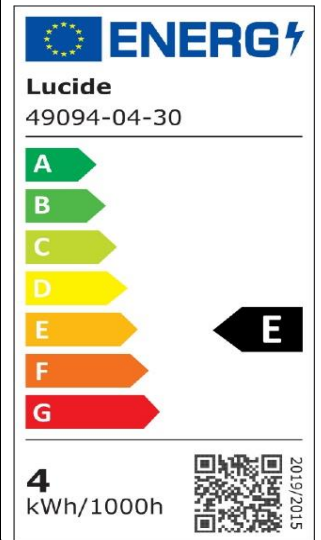

#ILLUMINATESYOURWORLD

Take a look at how others around the world use Lucide products

Follow us for the latest lighting trends!

LUCIDE

Item number: 49094/04/30
EAN code: 5411212491954

MR11

General

Dimensions LxWxH: 3,5cm x 3,5cm x 4,6cm
Main material: Ceramics
Color: Black and Transparant
Shape: Reflector
Weight: 0,03kg
Warranty: 30 Days
Lumen: 1 x 380lm
Colour temperature: 2700K
Beam angle (if directional): 40°
Color Rendering Index: 80
Expected lifetime: 30000h

Specifications

Dimmable: Yes
Sensor: Without Sensor
Control: Light Switch Control
Power supply: Adapter/Power Grid
IP-class: 20
Electric class: 1
Number of light sources: 1
Lamp socket: GU10
Wattage: 1 x 3,8W
Power requirements: 220-240V-50Hz