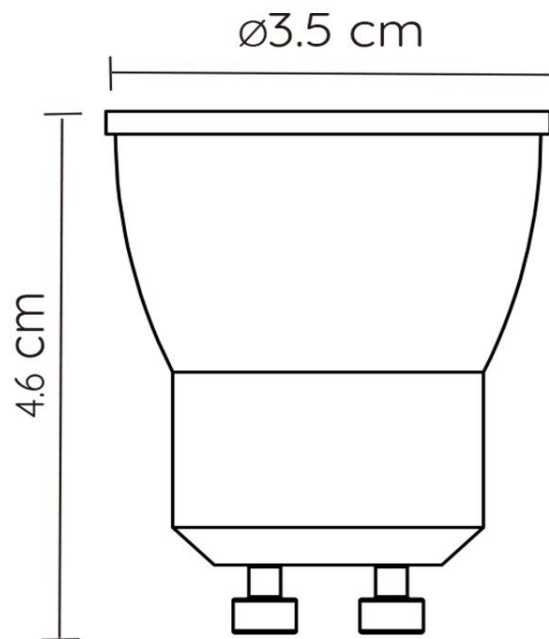

MR11

Item number: 49094/04/30
EAN code: 5411212491954