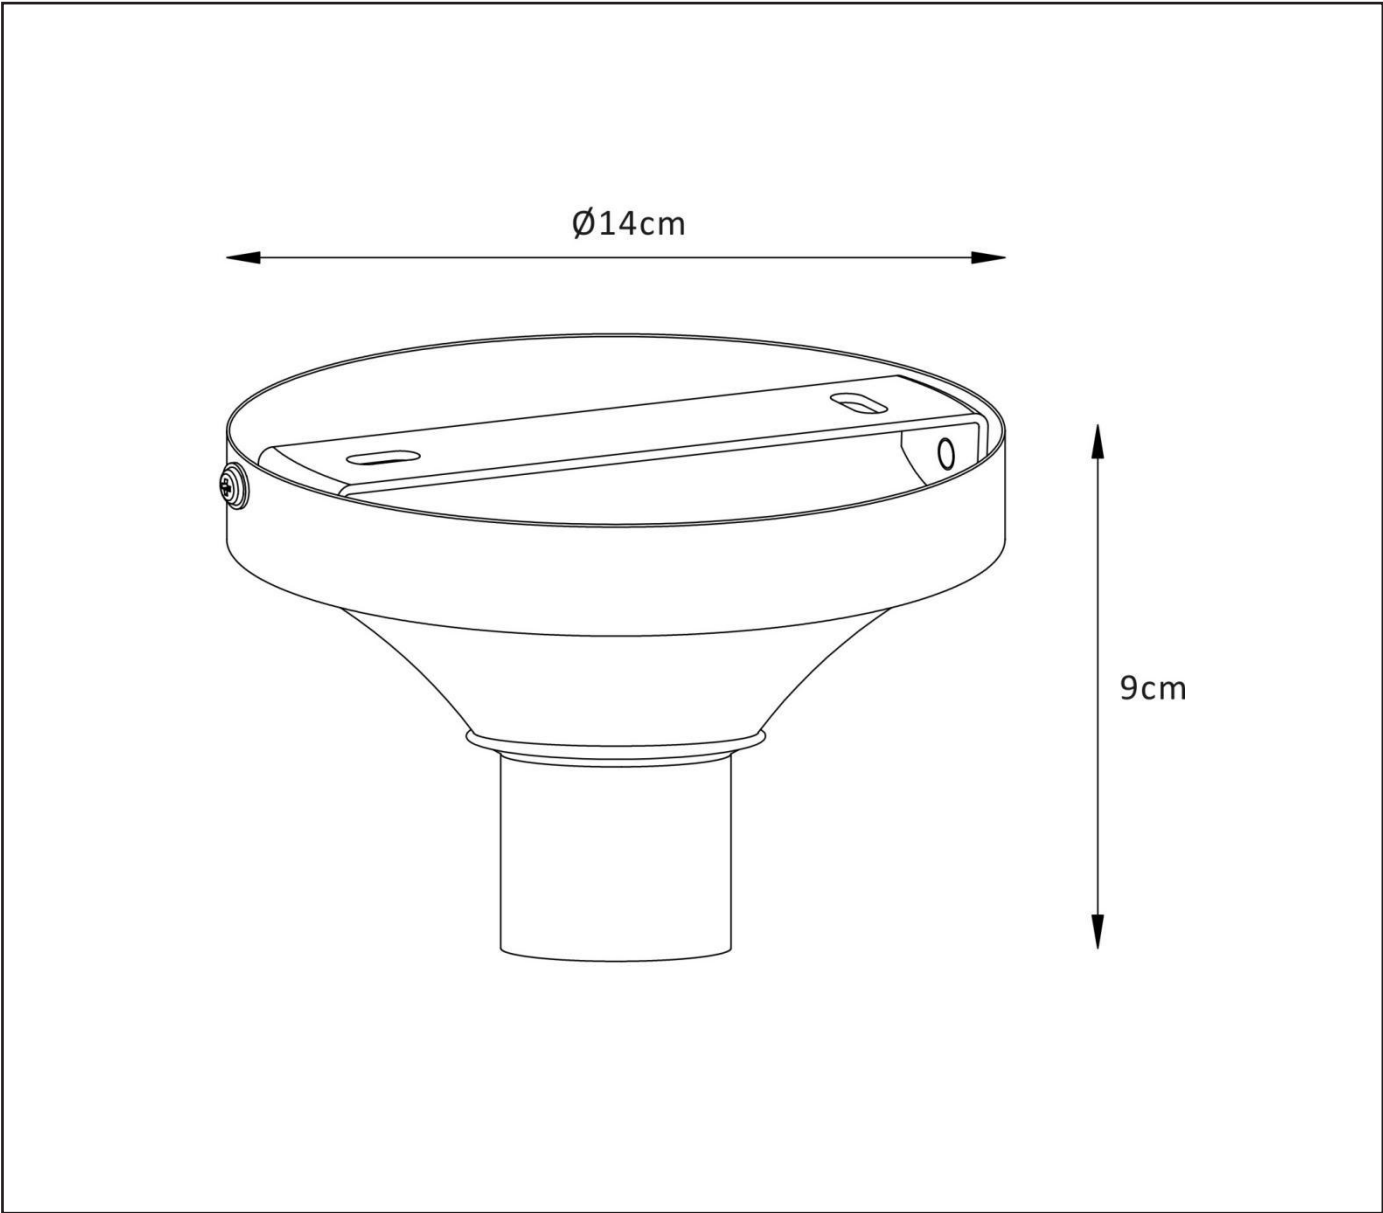

**RECOMMENDED LUCIDE
LIGHT SOURCE**

49020/05/67
Light source dimmable : Yes
Light source incl. : No

General

Dimensions LxWxH : Ø14 cm x 9 cm
Height minimum : -
Height maximum : 9 cm
Dimensions shade LxWxH : -
Main material : Metal
Ceiling rose material : Metal
Color : Satin Nickel
Style : Modern
Shape : -
Weight : 0.3 kg
Warranty : 2 years

Product specifications

Dimmable : Yes
Light direction : Around (Diffuse)
Adjustable in height : Not Adjustable In Height (Before Installation)
Directional : Not directional
Cable : No cable on product
Cable length : -
Sensor : Without Sensor
Control : Light Switch Control
IP-Class : 20
Electric class : II
Light source including : No
Lamp socket : E27
Light source number : 1
Power requirements : 220-240V~50Hz
Bulb type & maximum wattage : E27- max. 60W

For more specifications of this product please visit

www.lucide.com

CORAL

Item number : 93/61013/00
EAN code : 5411212930583

For more specifications, dimensions please visit

www.lucide.com

LUCIDE

INSTALLATION DRAWING SPECIFICATIONS